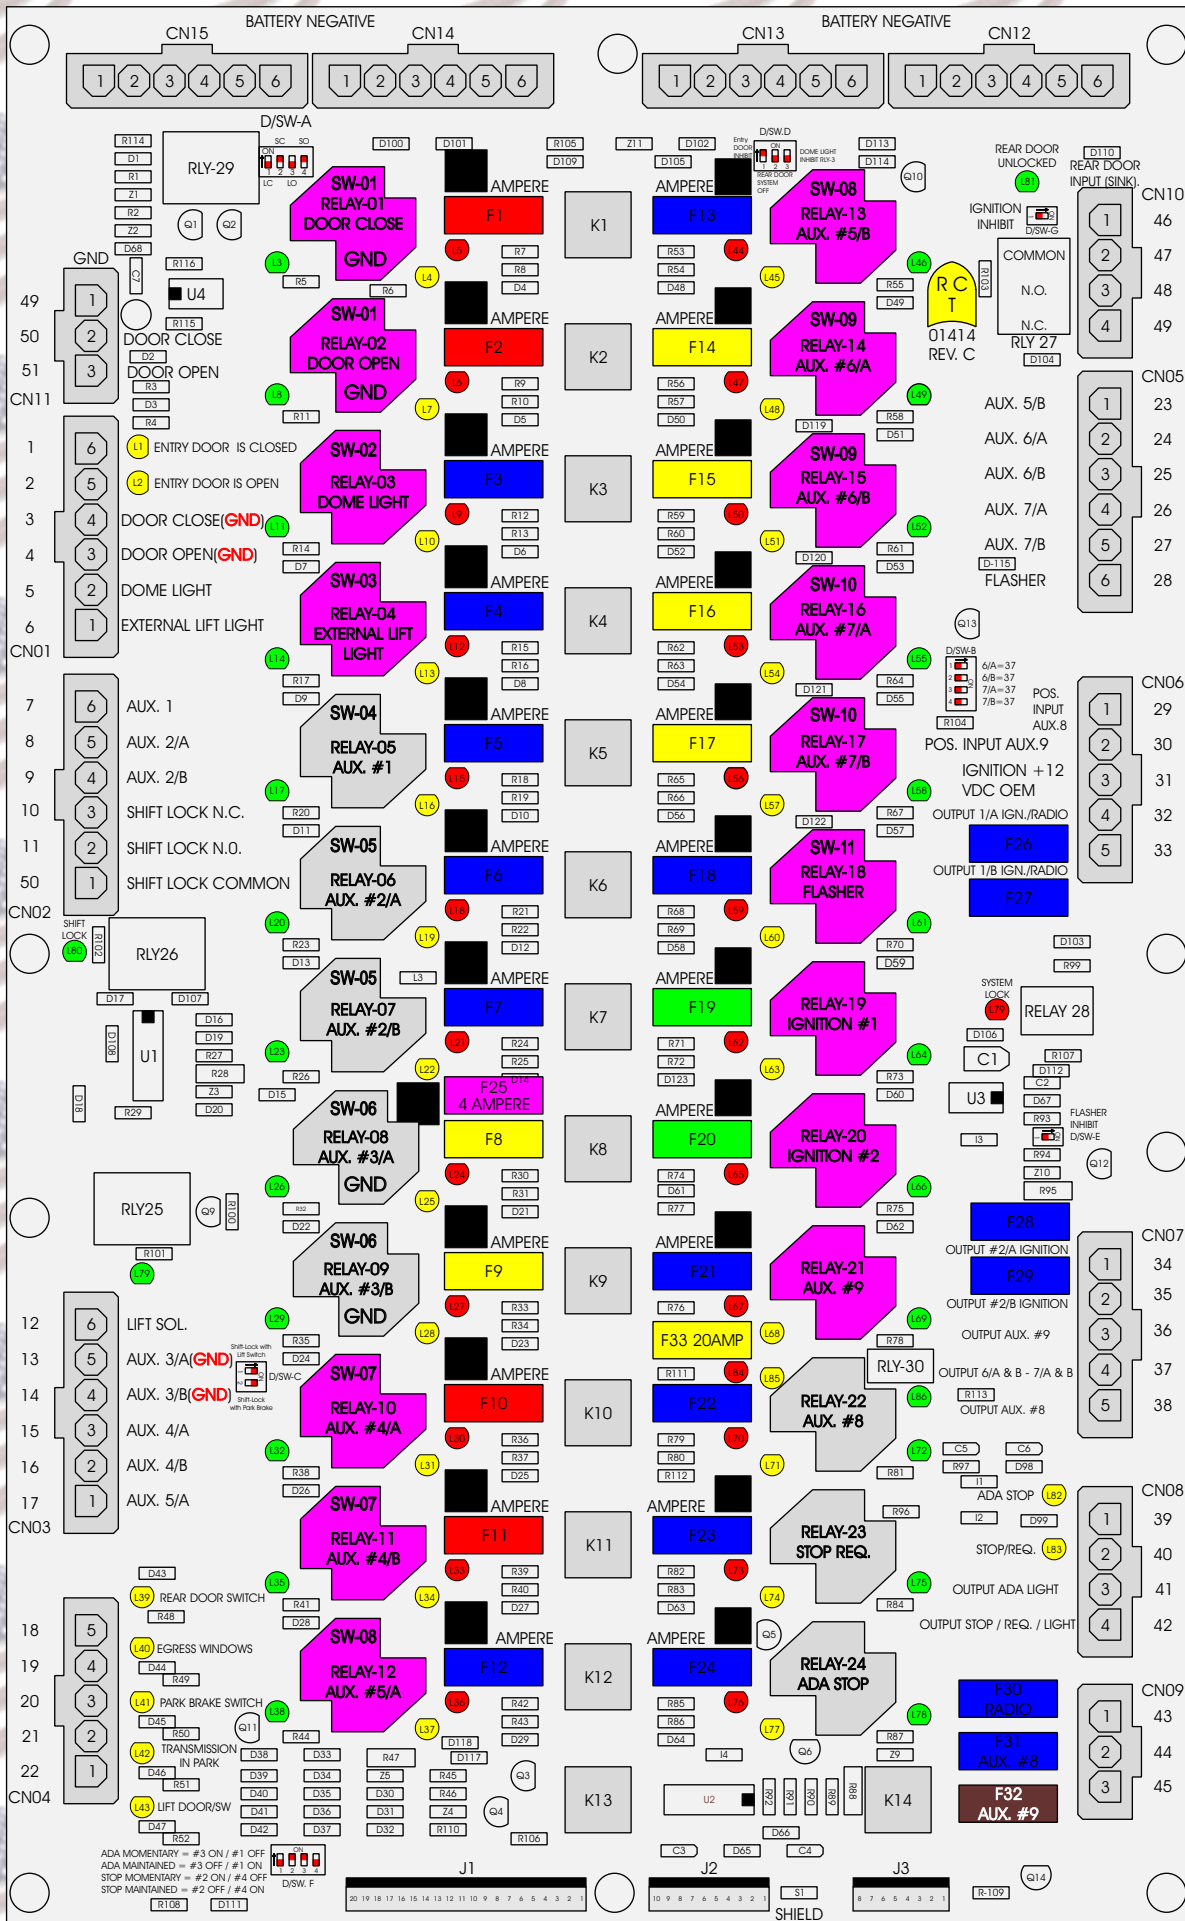

R. C. Ironics Incorporated

RCT-01414-00091

4 AMPERE

10 AMPERE

15 AMPERE

20 AMPERE

25 AMPERE

30 AMPERE

Comes With System

SHIELD