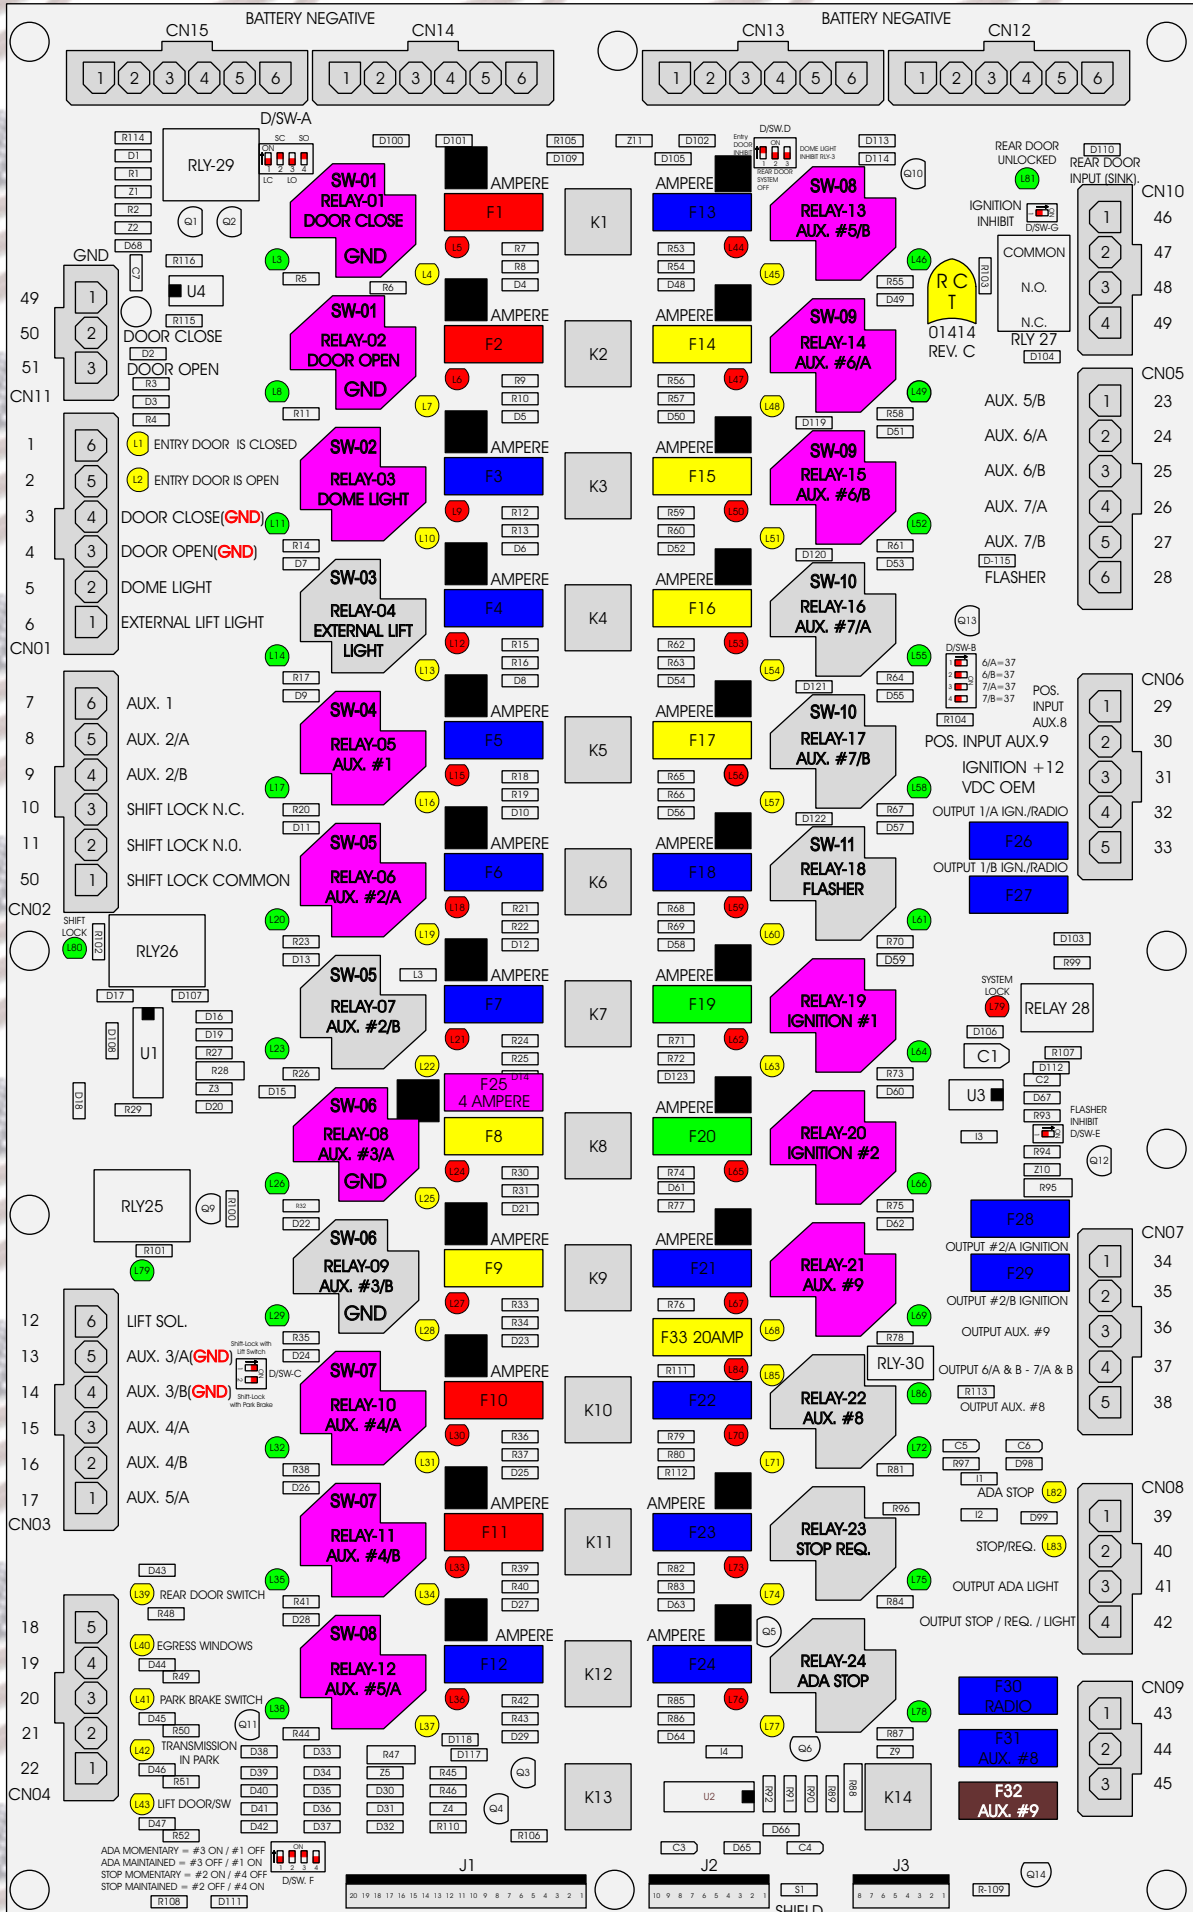

R. C. Tronics Incorporated

RCT-01414-00092

4 AMPERE

10 AMPERE

15 AMPERE

20 AMPERE

25 AMPERE

30 AMPERE

Comes With System

20 19 18 17 16 15 14 13 12 11 10 9 8 7 6 5 4 3 2 1

10 9 8 7 6 5 4 3 2 1

SHIELD

8 7 6 5 4 3 2 1