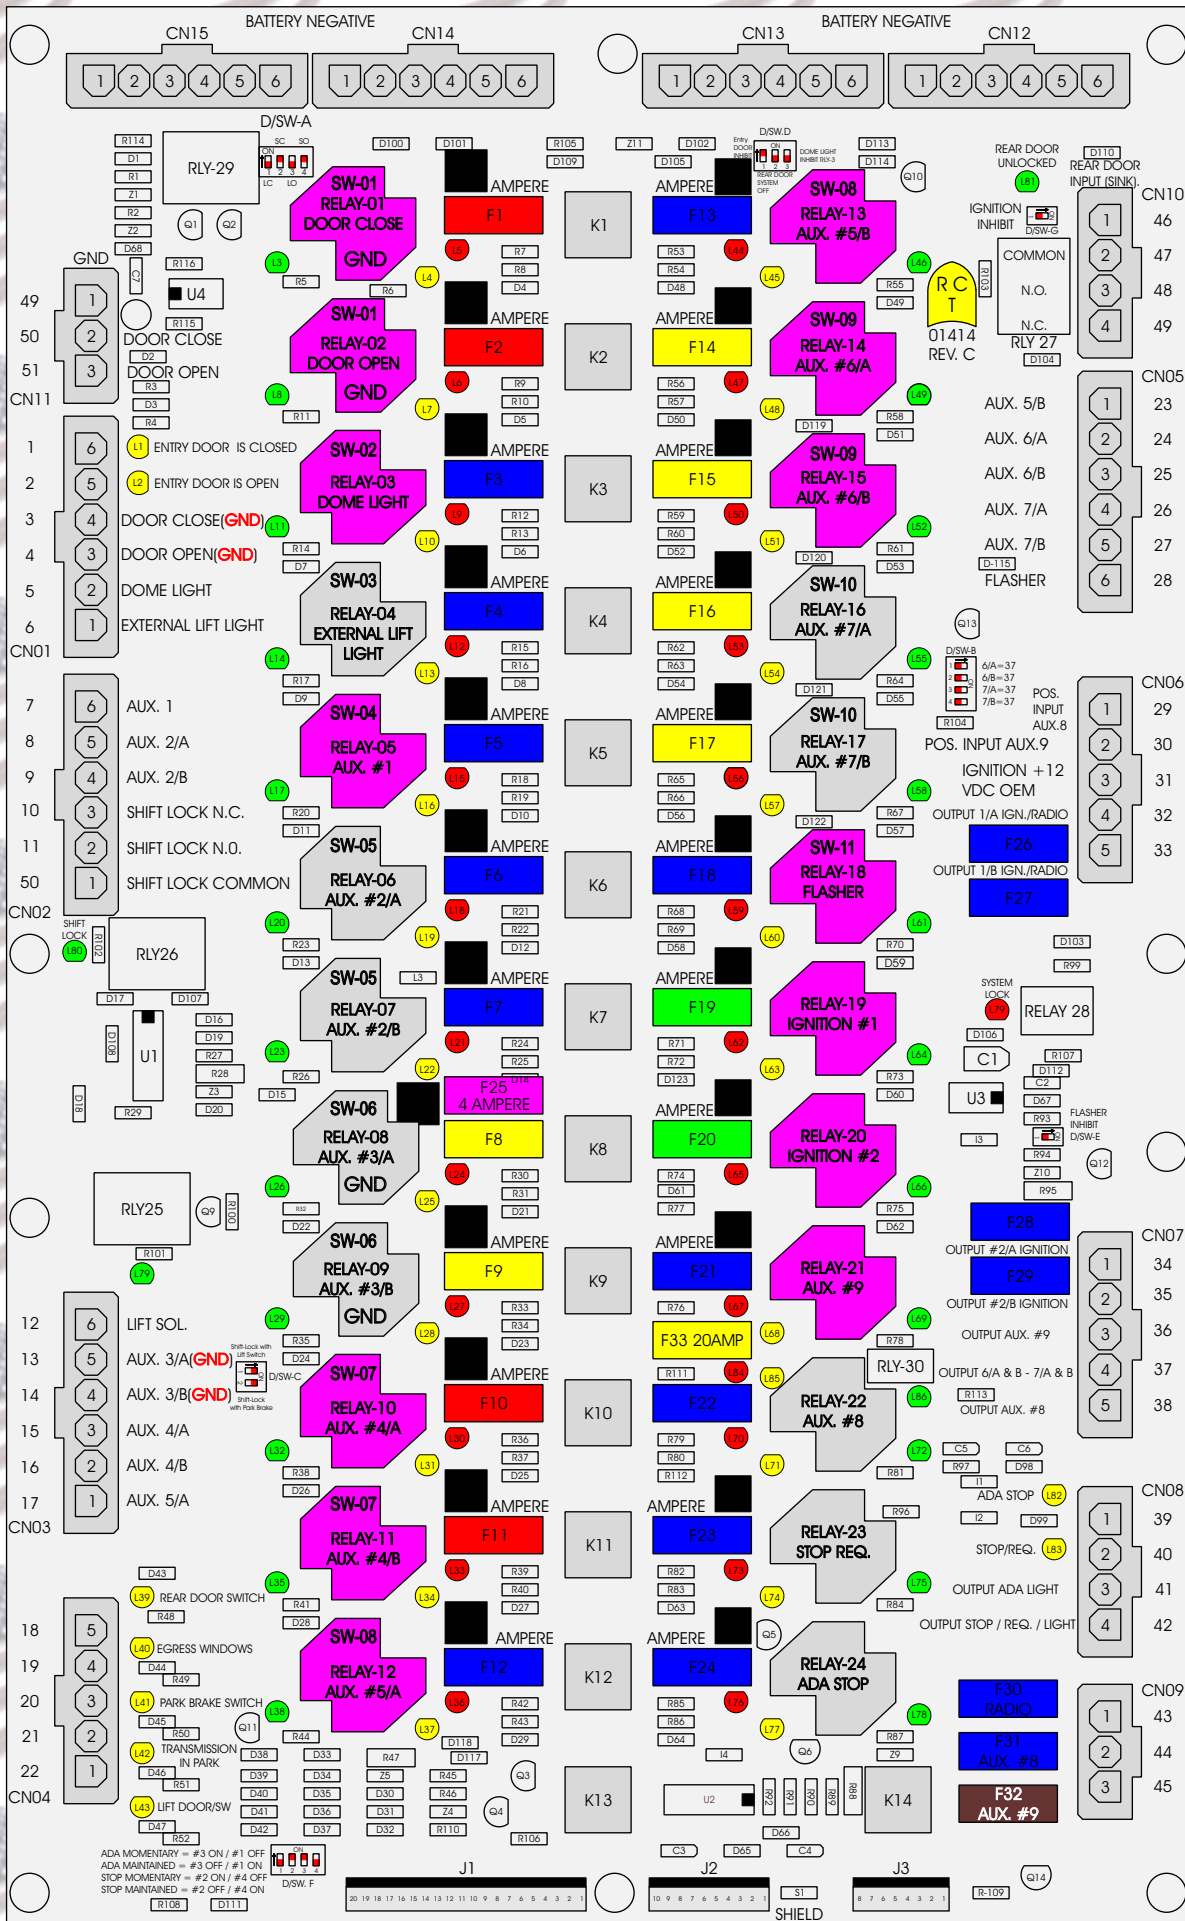

R. C. Ironics Incorporated

RCT-01414-00095

4 AMPERE

10 AMPERE

15 AMPERE

20 AMPERE

25 AMPERE

30 AMPERE

Comes With System

SHIELD