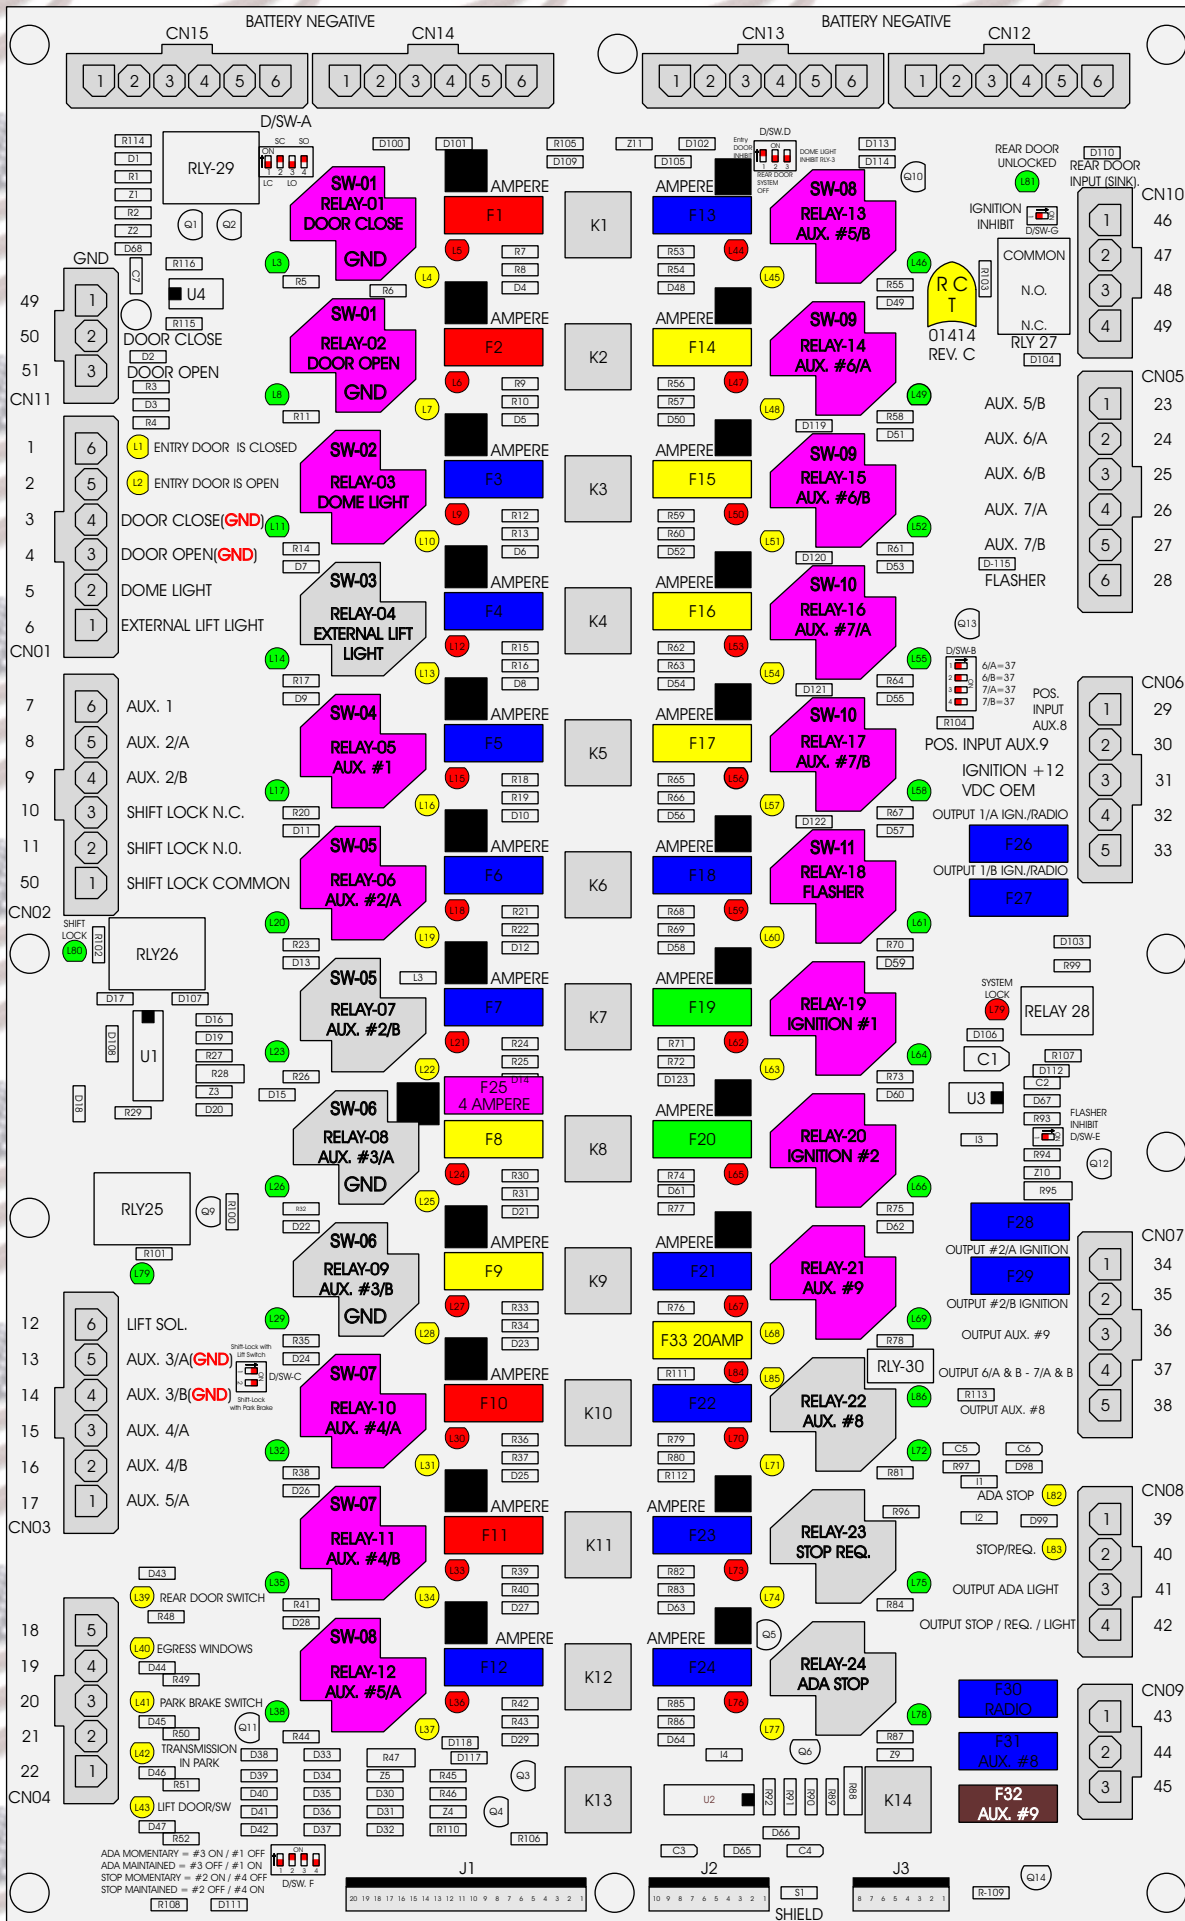

R. C. Tronics Incorporated

RCT-01414-00096

4 AMPERE

10 AMPERE

15 AMPERE

20 AMPERE

25 AMPERE

30 AMPERE

Comes With System

20 19 18 17 16 15 14 13 12 11 10 9 8 7 6 5 4 3 2 1

10 9 8 7 6 5 4 3 2 1

SHIELD

8 7 6 5 4 3 2 1