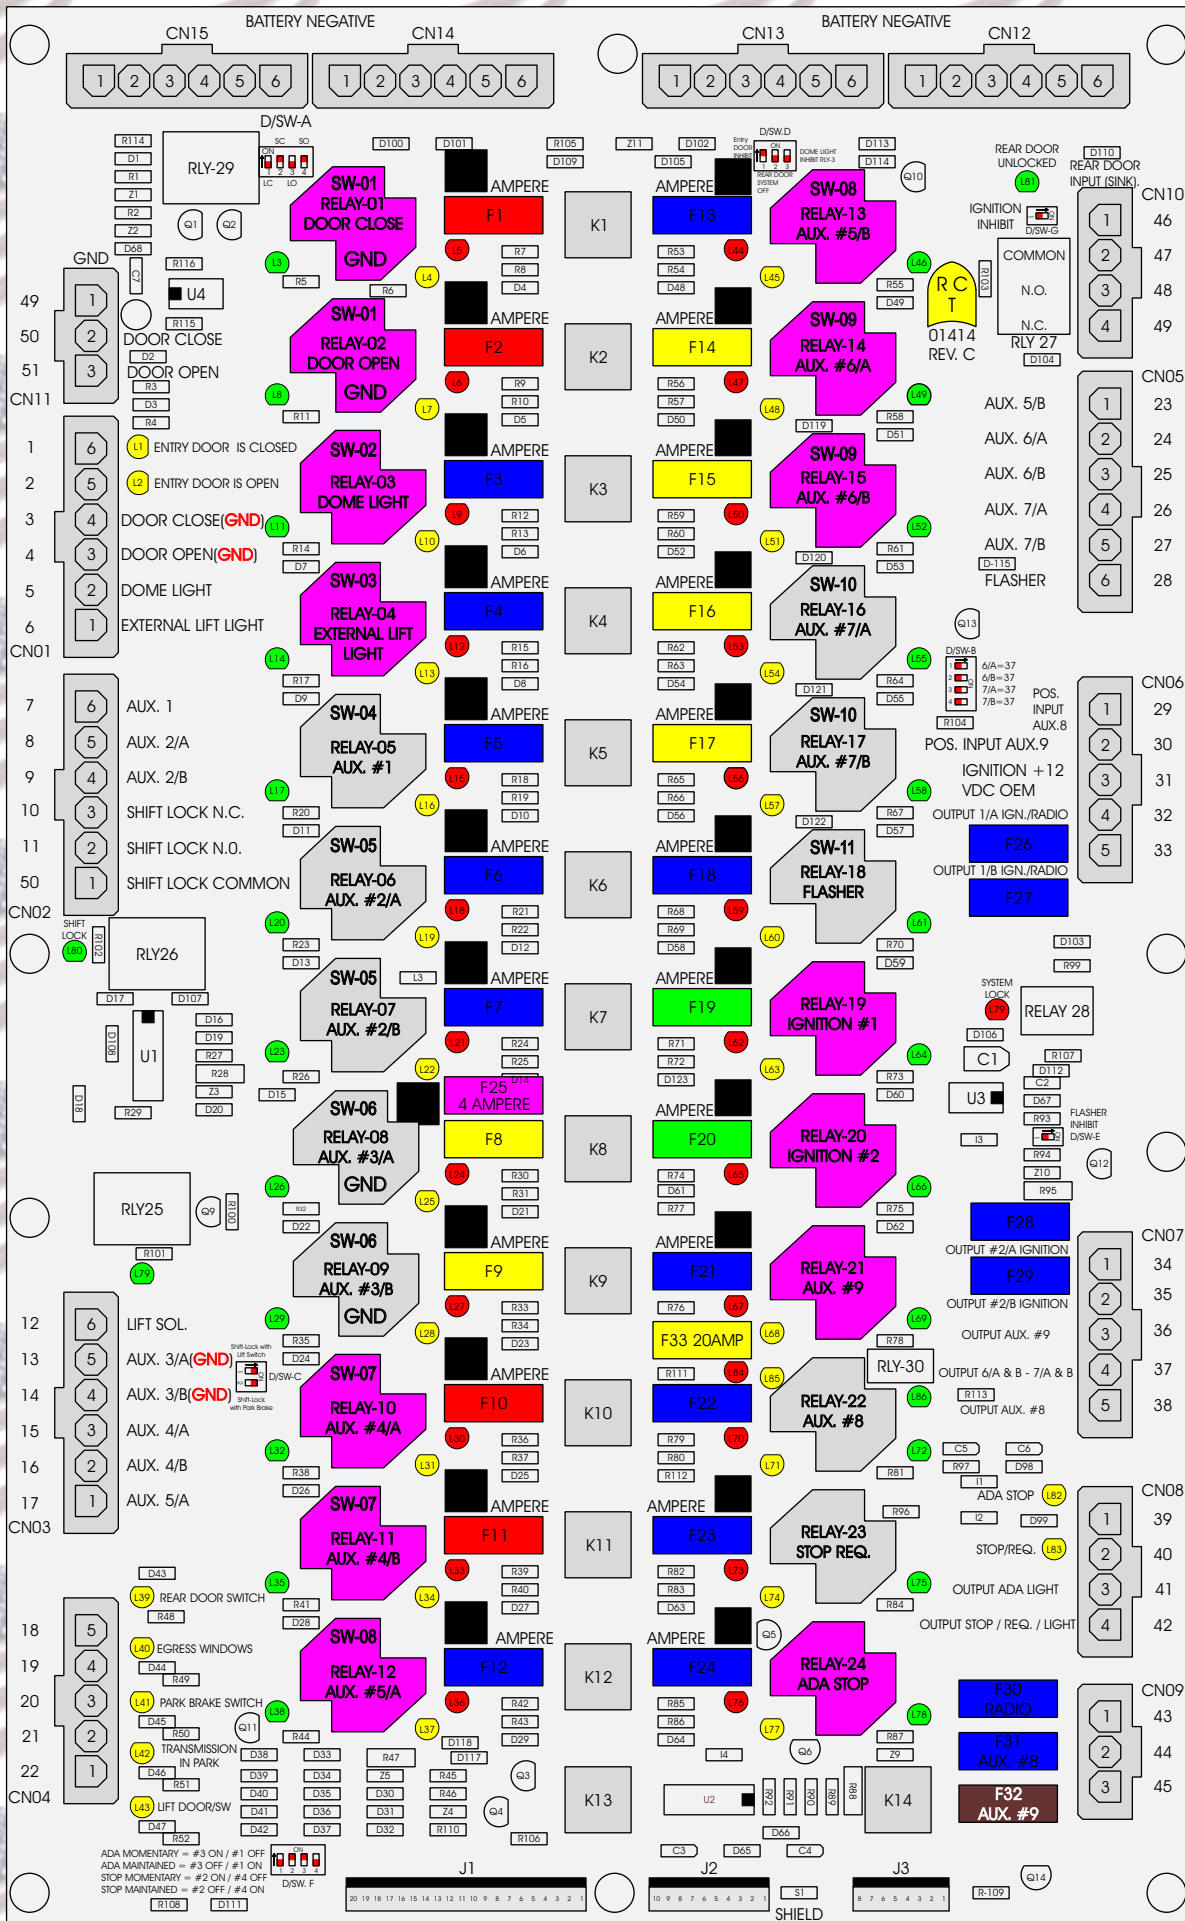

R. C. Tronics Incorporated

RCT-01414-00097

4 AMPERE

10 AMPERE

15 AMPERE

20 AMPERE

25 AMPERE

30 AMPERE

Comes With System

SHIELD