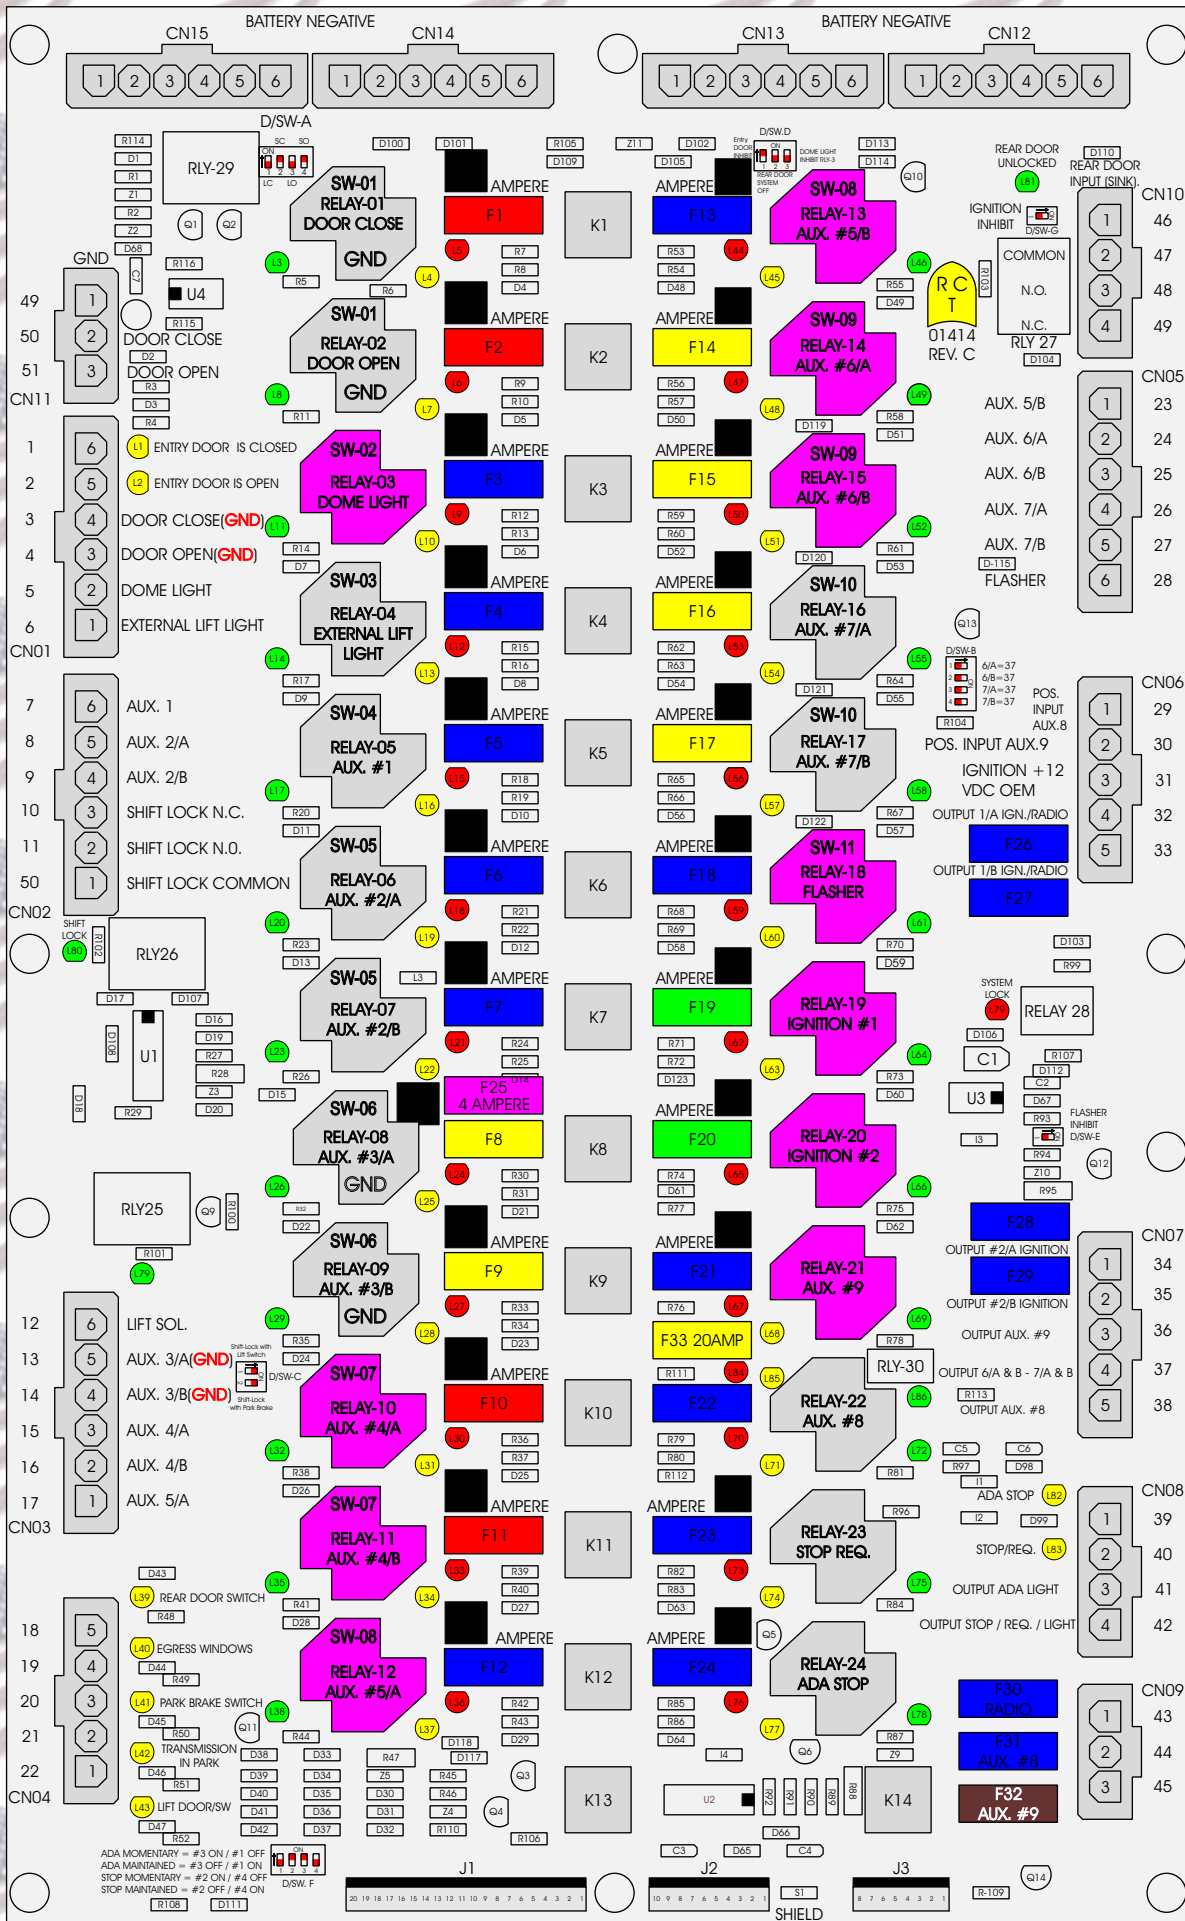

R. C. Ironics Incorporated

RCT-01414-00098

4 AMPERE

10 AMPERE

15 AMPERE

20 AMPERE

25 AMPERE

30 AMPERE

Comes With System

SHIELD