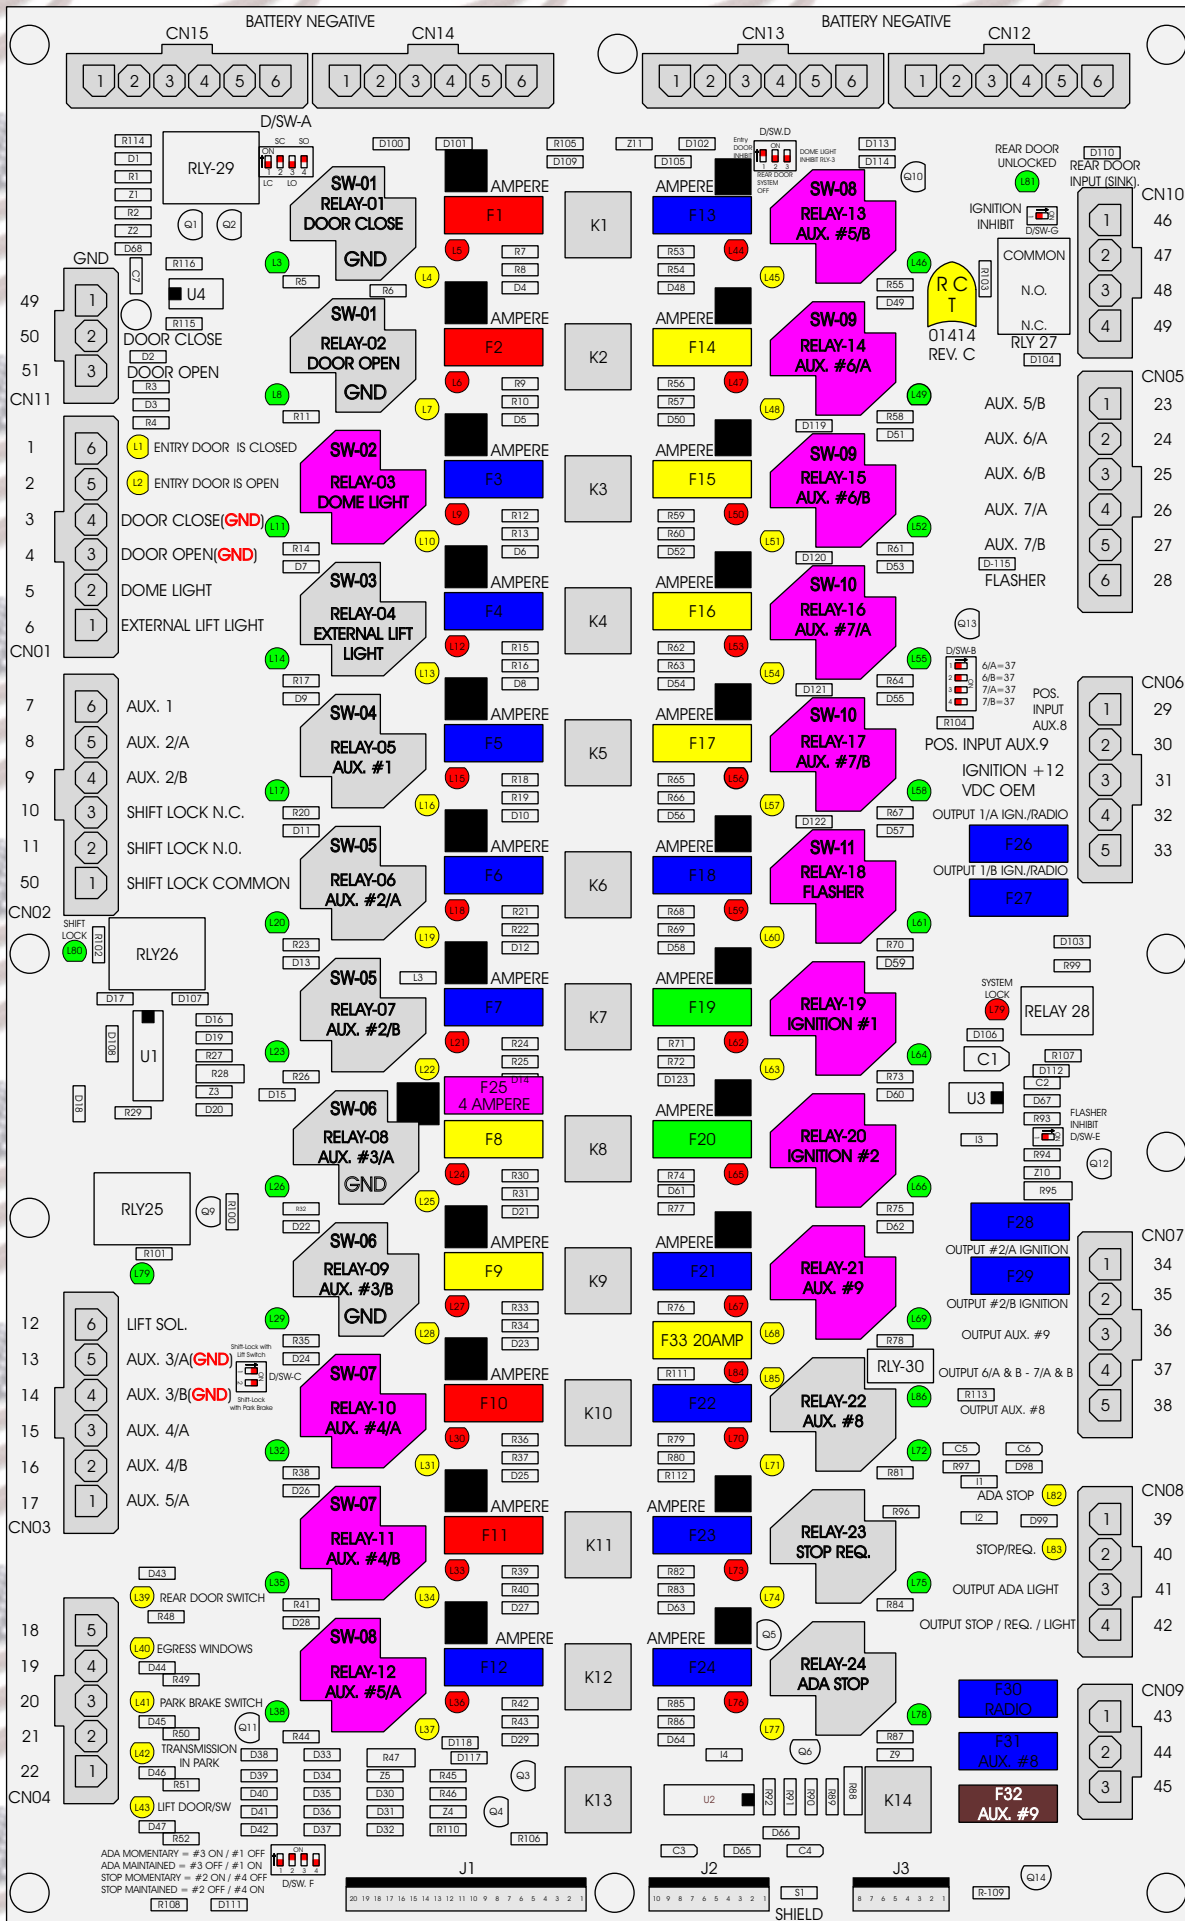

R. C. Ironics Incorporated

RCT-01414-00099

4 AMPERE

10 AMPERE

15 AMPERE

20 AMPERE

25 AMPERE

30 AMPERE

Comes With System

SHIELD