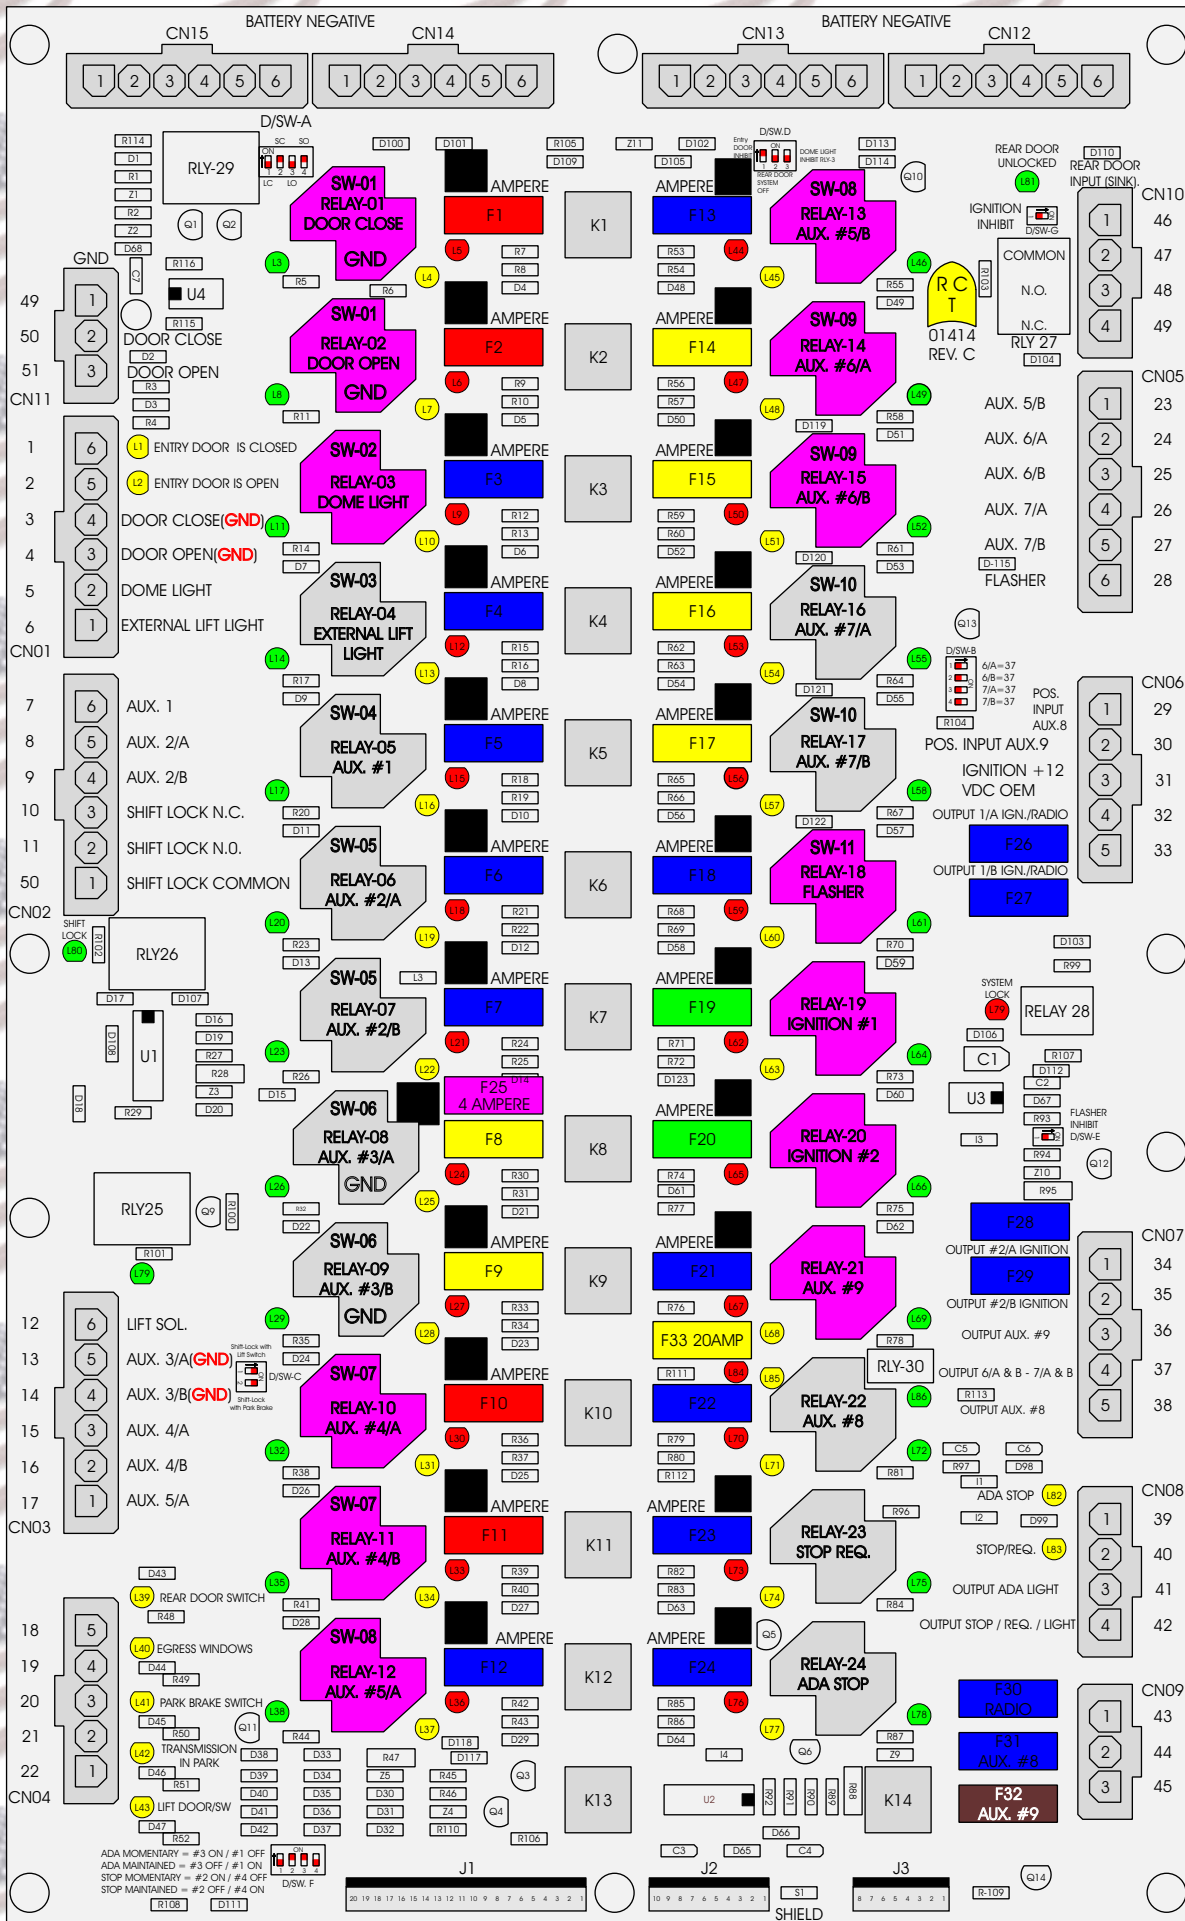

R. C. Ironics Incorporated

RCT-01414-00100

4 AMPERE

10 AMPERE

15 AMPERE

20 AMPERE

25 AMPERE

30 AMPERE

Comes With System

20 19 18 17 16 15 14 13 12 11 10 9 8 7 6 5 4 3 2 1

10 9 8 7 6 5 4 3 2 1

8 7 6 5 4 3 2 1

SHIELD