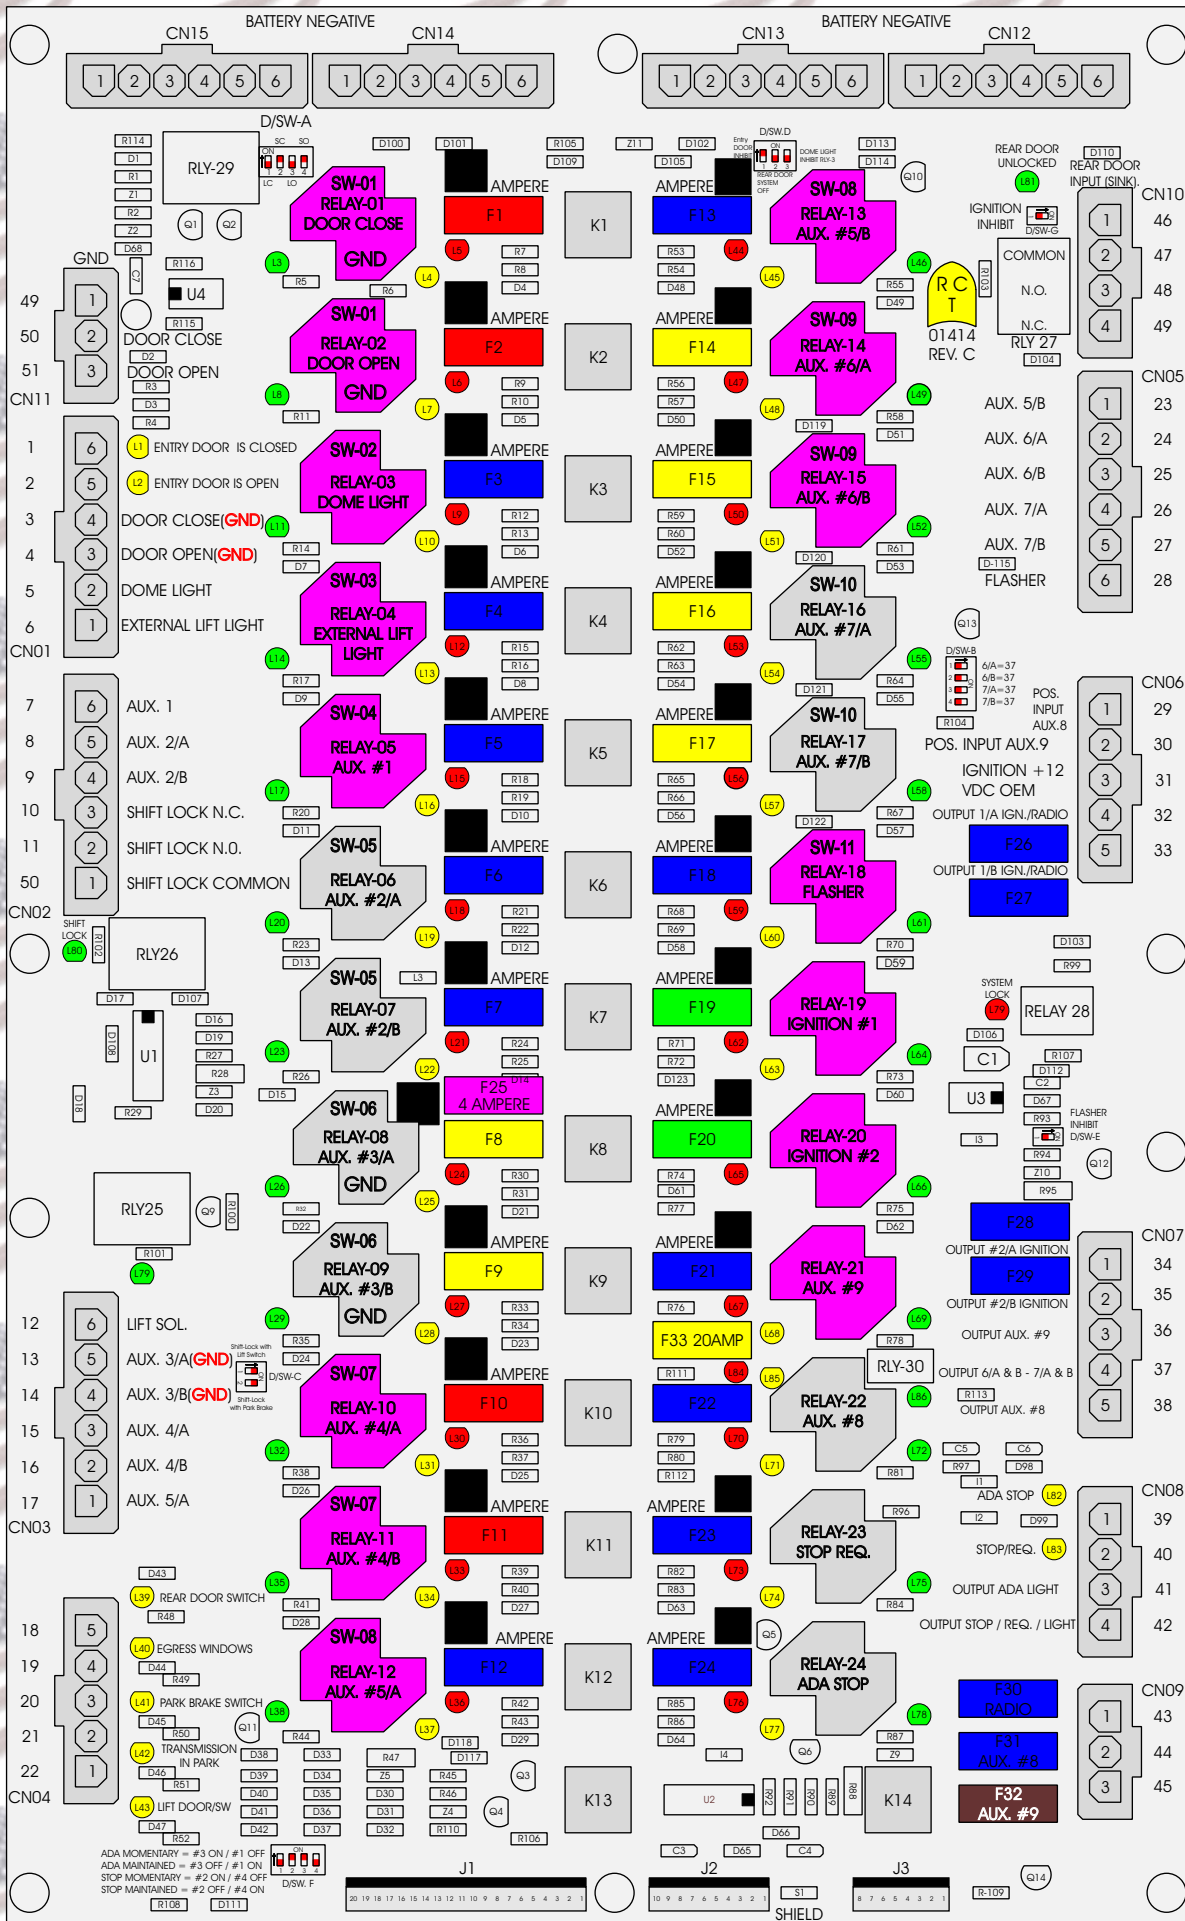

R. C. Ironics Incorporated

RCT-01414-00101

4 AMPERE

10 AMPERE

15 AMPERE

20 AMPERE

25 AMPERE

30 AMPERE

Comes With System

20 19 18 17 16 15 14 13 12 11 10 9 8 7 6 5 4 3 2 1

10 9 8 7 6 5 4 3 2 1

SHIELD

8 7 6 5 4 3 2 1