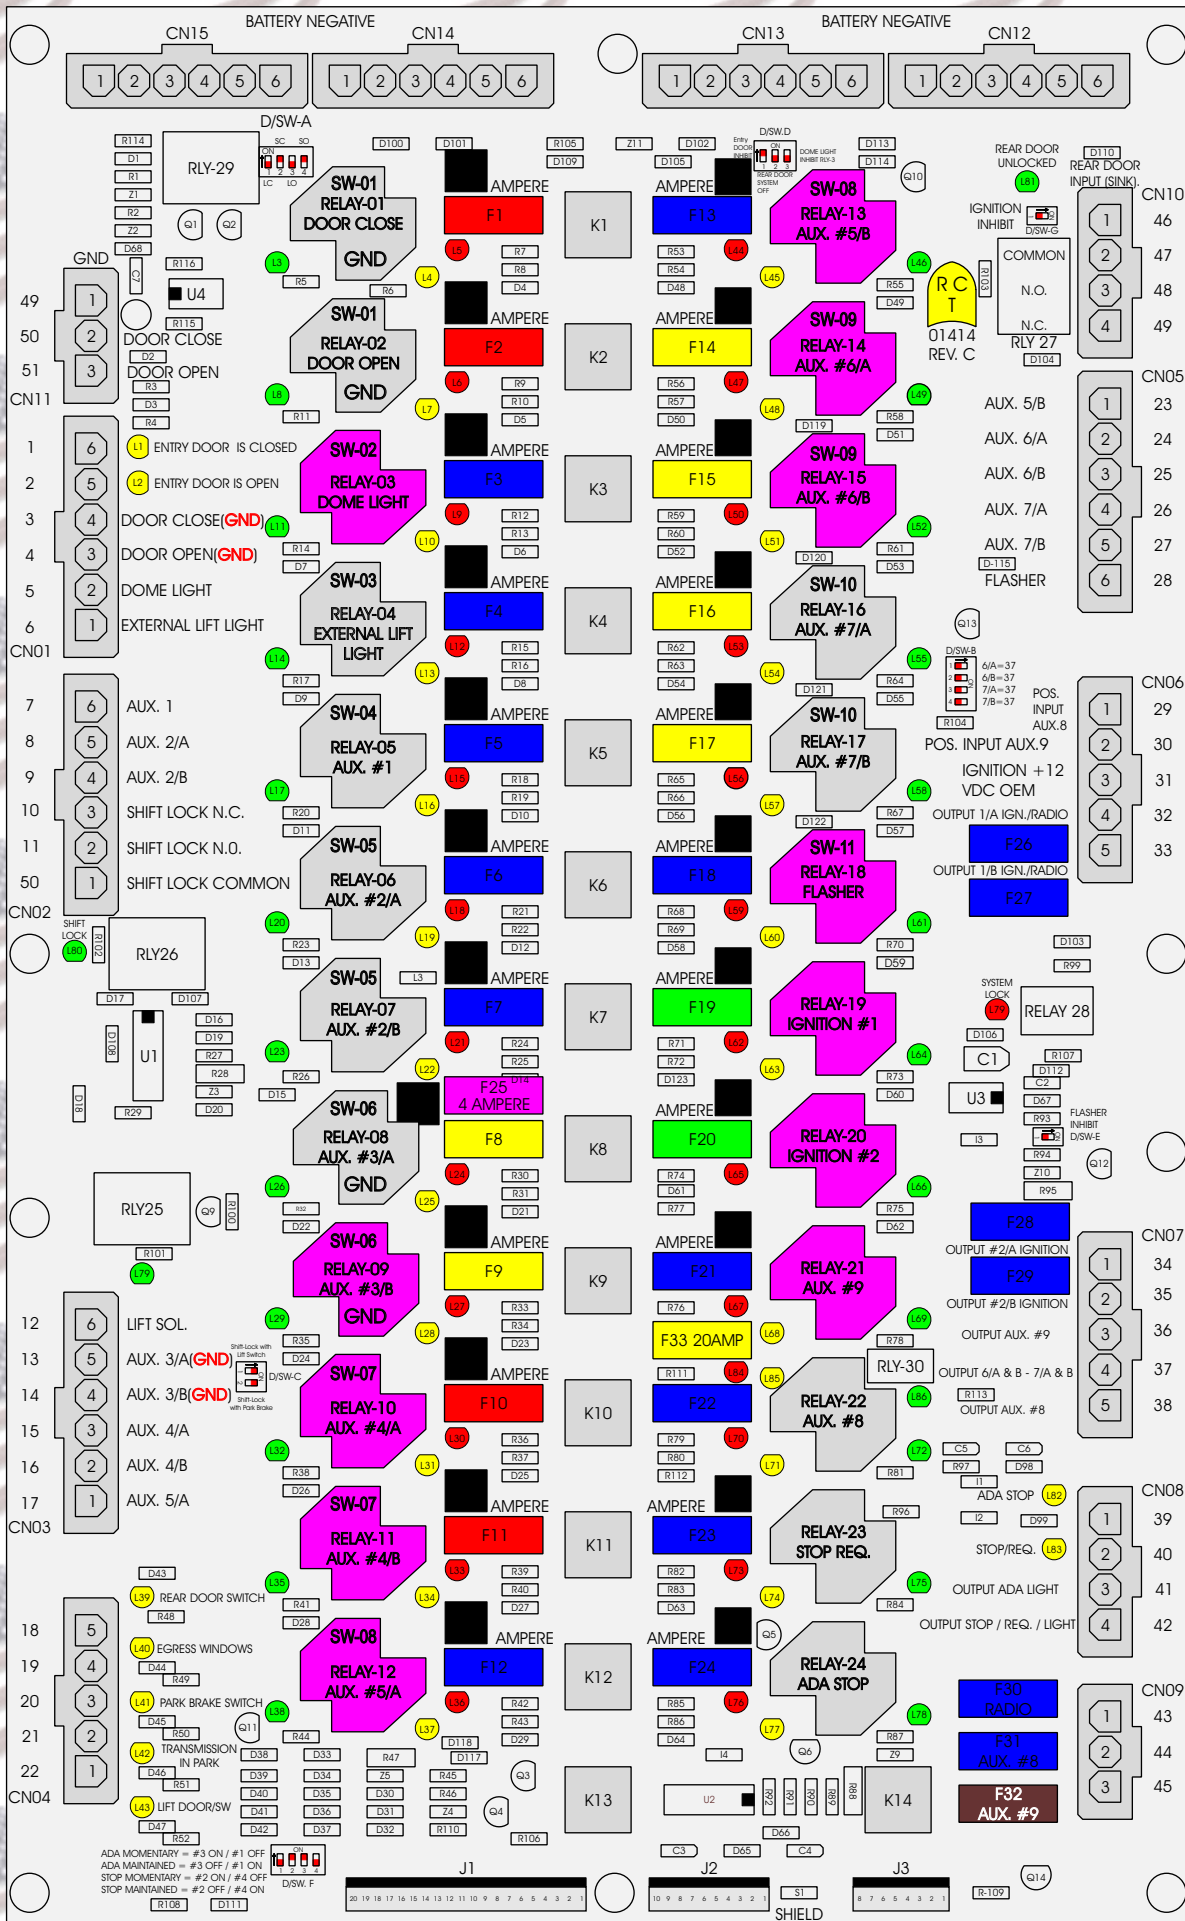

R. C. Tronics Incorporated

RCT-01414-00103

4 AMPERE

10 AMPERE

15 AMPERE

20 AMPERE

25 AMPERE

30 AMPERE

Comes With System

20 19 18 17 16 15 14 13 12 11 10 9 8 7 6 5 4 3 2 1

10 9 8 7 6 5 4 3 2 1

SHIELD

8 7 6 5 4 3 2 1