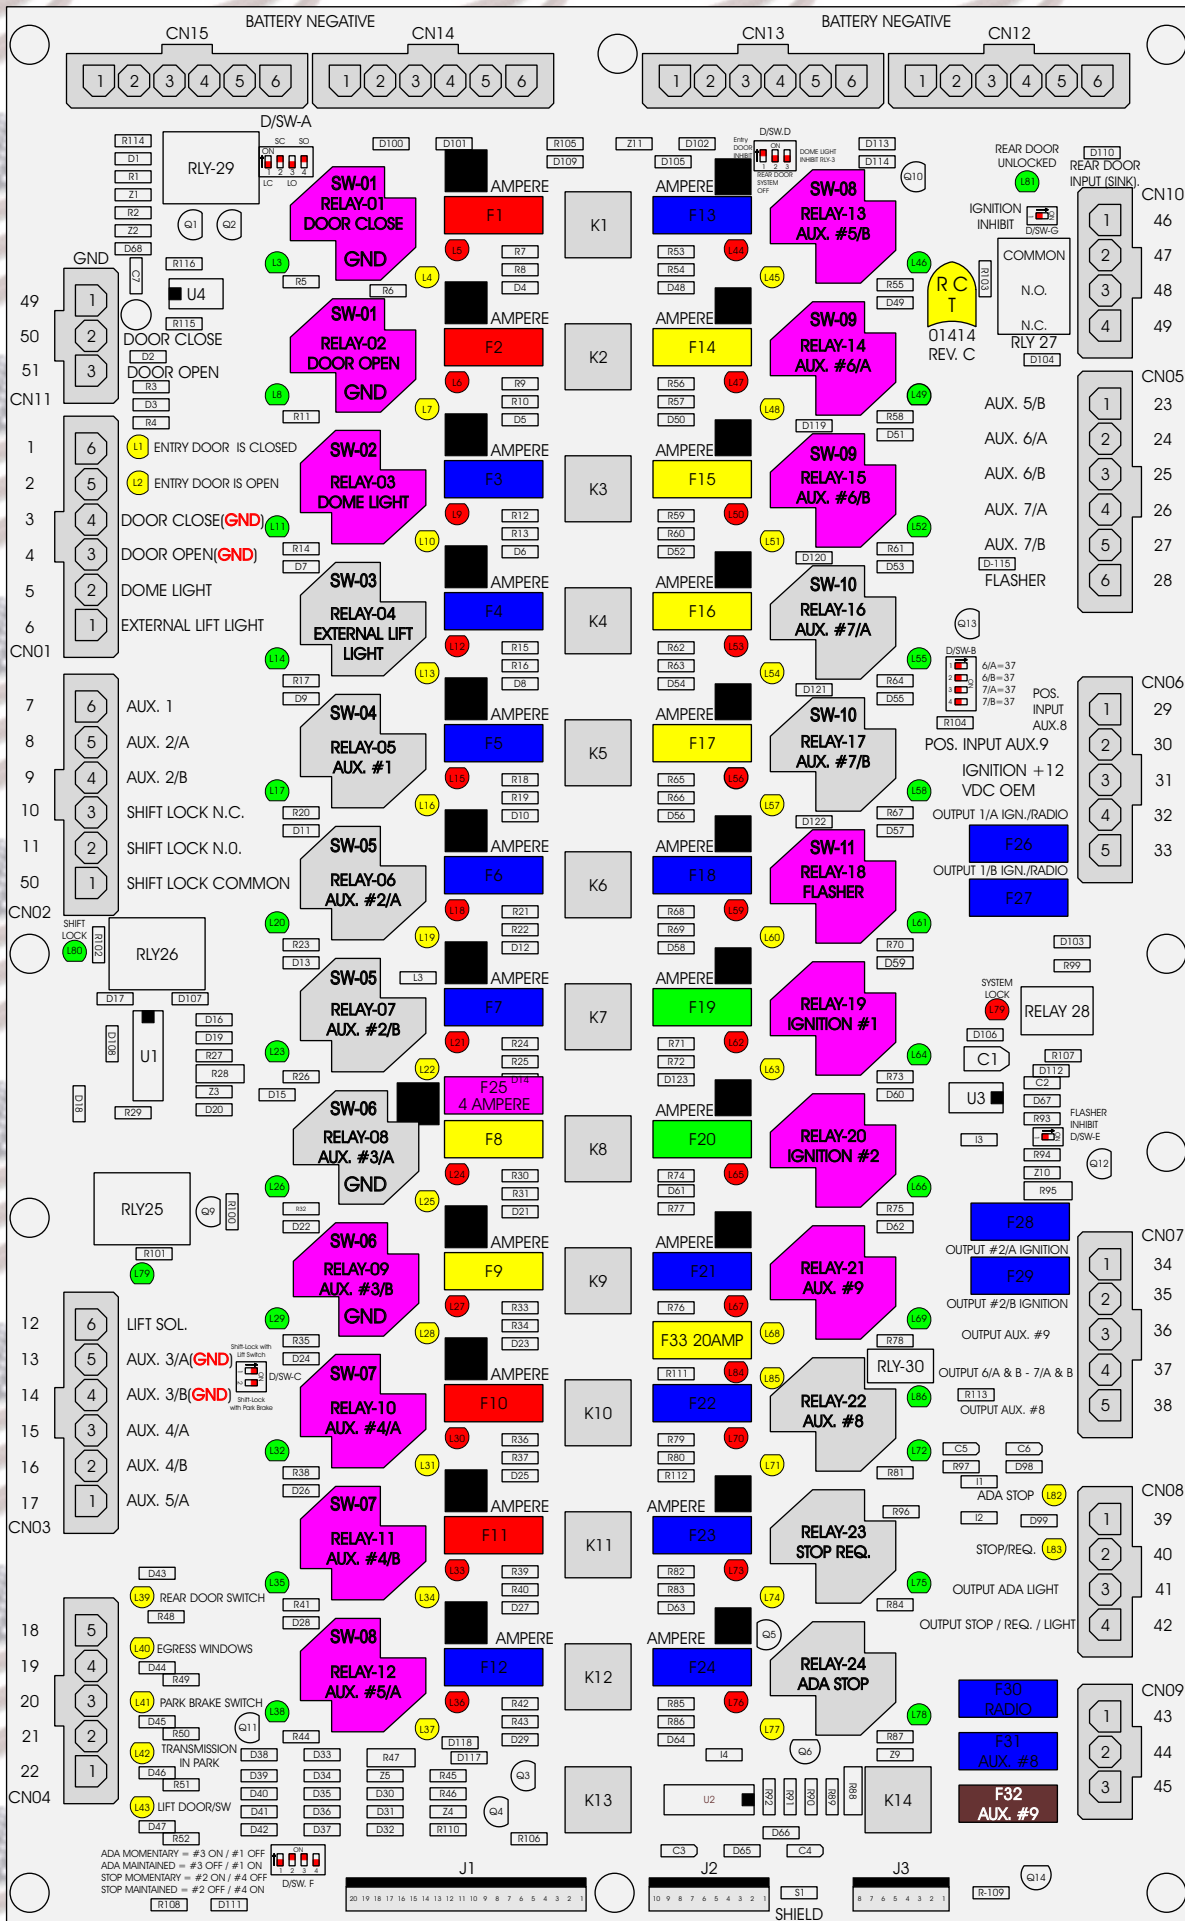

R. C. Ironics Incorporated

RCT-01414-00104

4 AMPERE

10 AMPERE

15 AMPERE

20 AMPERE

25 AMPERE

30 AMPERE

Comes With System

20 19 18 17 16 15 14 13 12 11 10 9 8 7 6 5 4 3 2 1

10 9 8 7 6 5 4 3 2 1

SHIELD

8 7 6 5 4 3 2 1