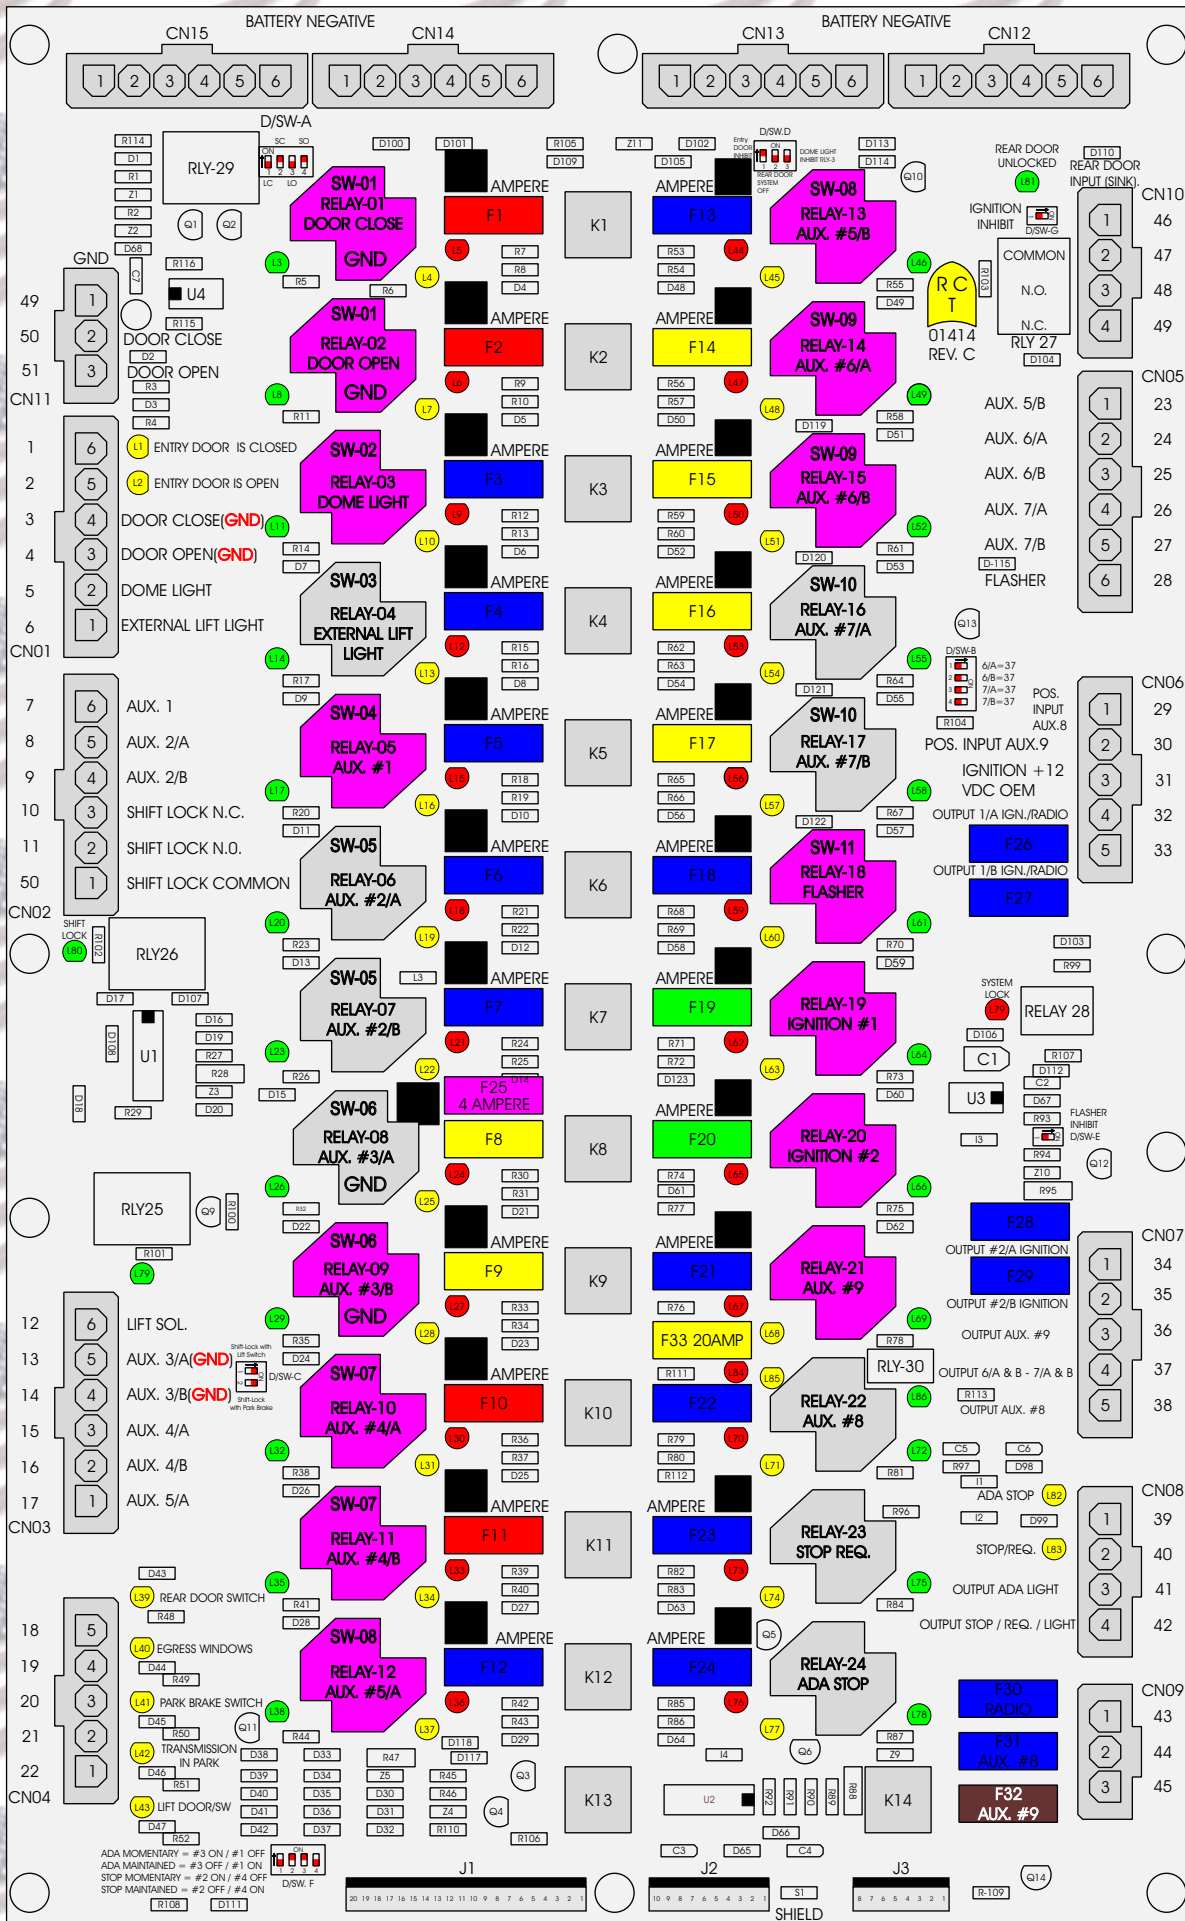

R. C. Ironics Incorporated

RCT-01414-00105

4 AMPERE

10 AMPERE

15 AMPERE

20 AMPERE

25 AMPERE

30 AMPERE

Comes With System

20 19 18 17 16 15 14 13 12 11 10 9 8 7 6 5 4 3 2 1

10 9 8 7 6 5 4 3 2 1

SHIELD

8 7 6 5 4 3 2 1