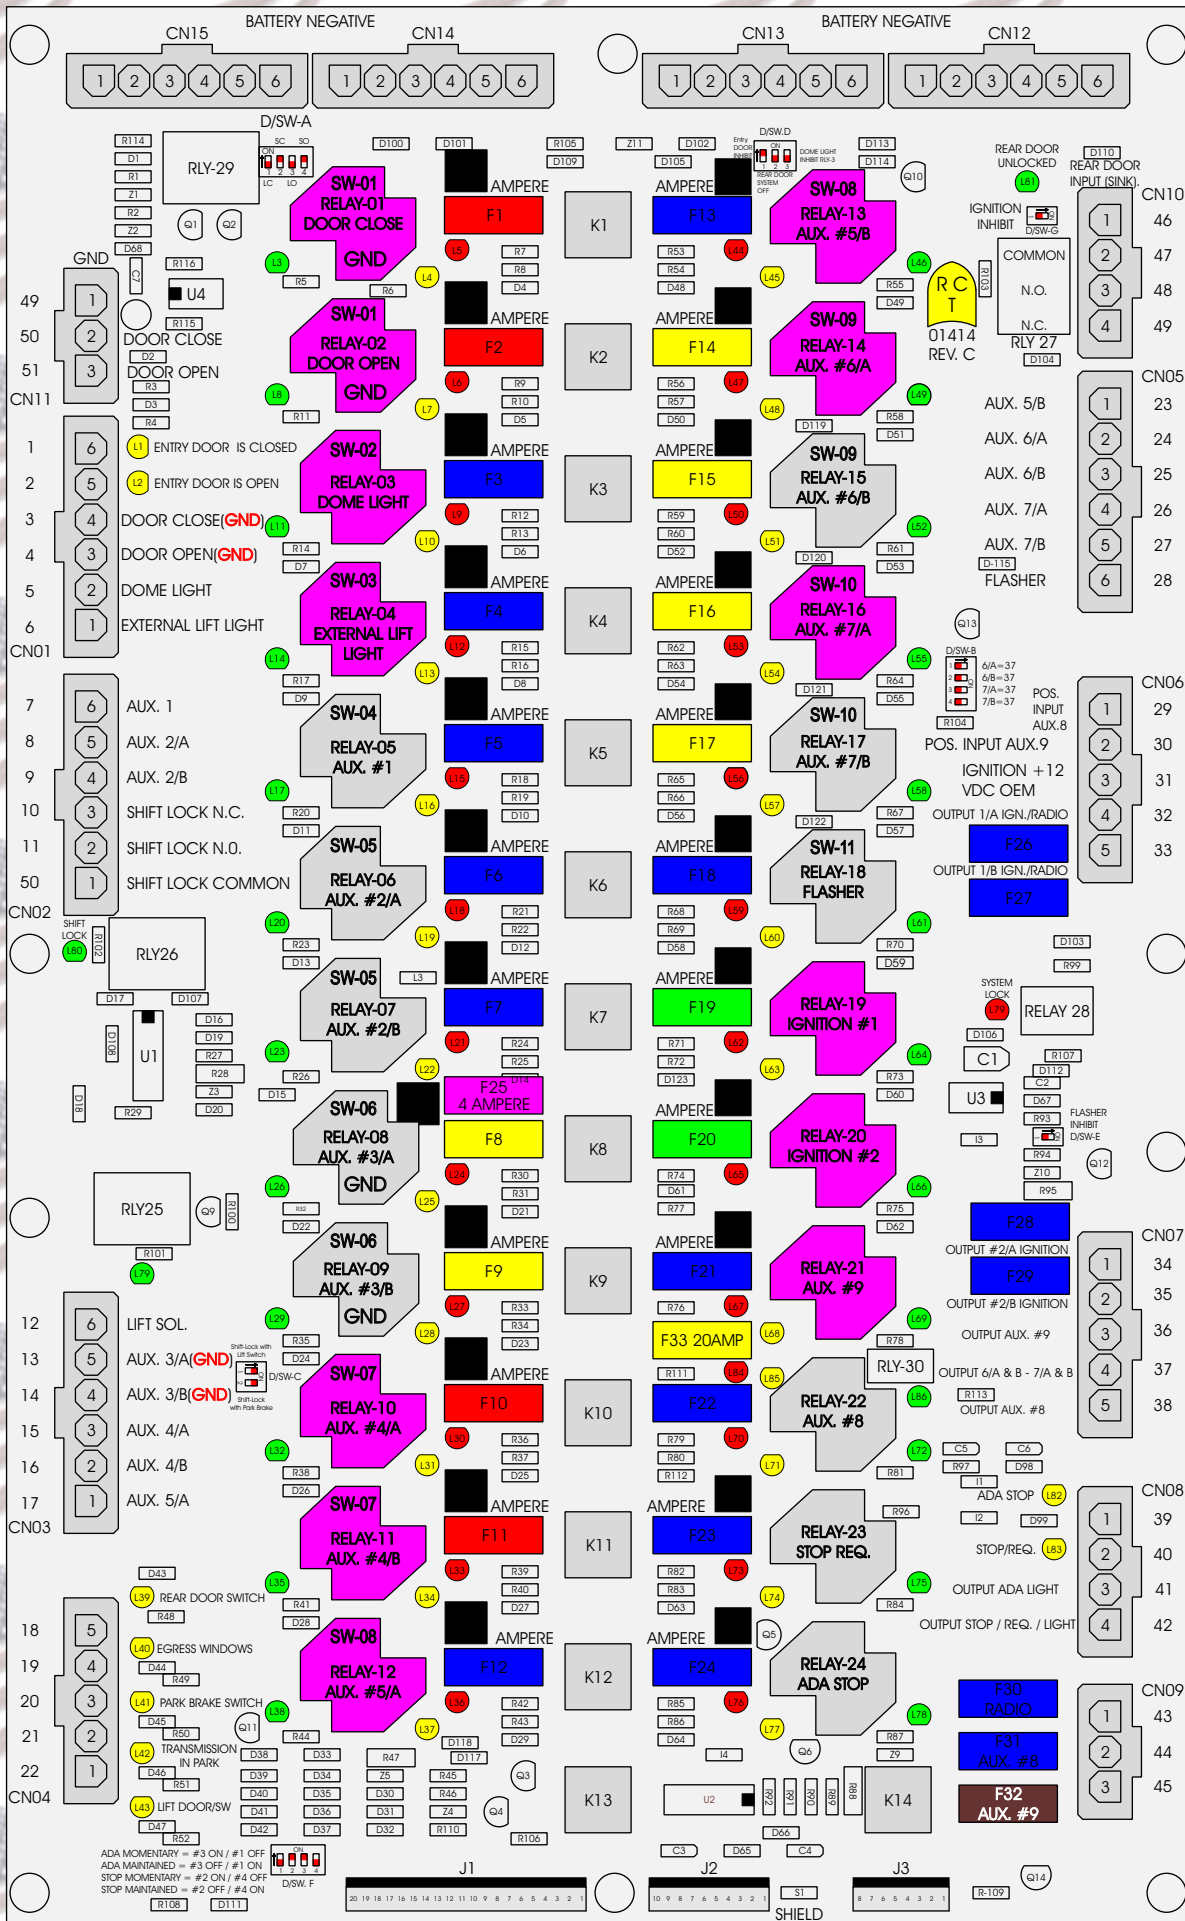

R. C. Tronics Incorporated

RCT-01414-00106

4 AMPERE

10 AMPERE

15 AMPERE

20 AMPERE

25 AMPERE

30 AMPERE

Comes With System

SHIELD