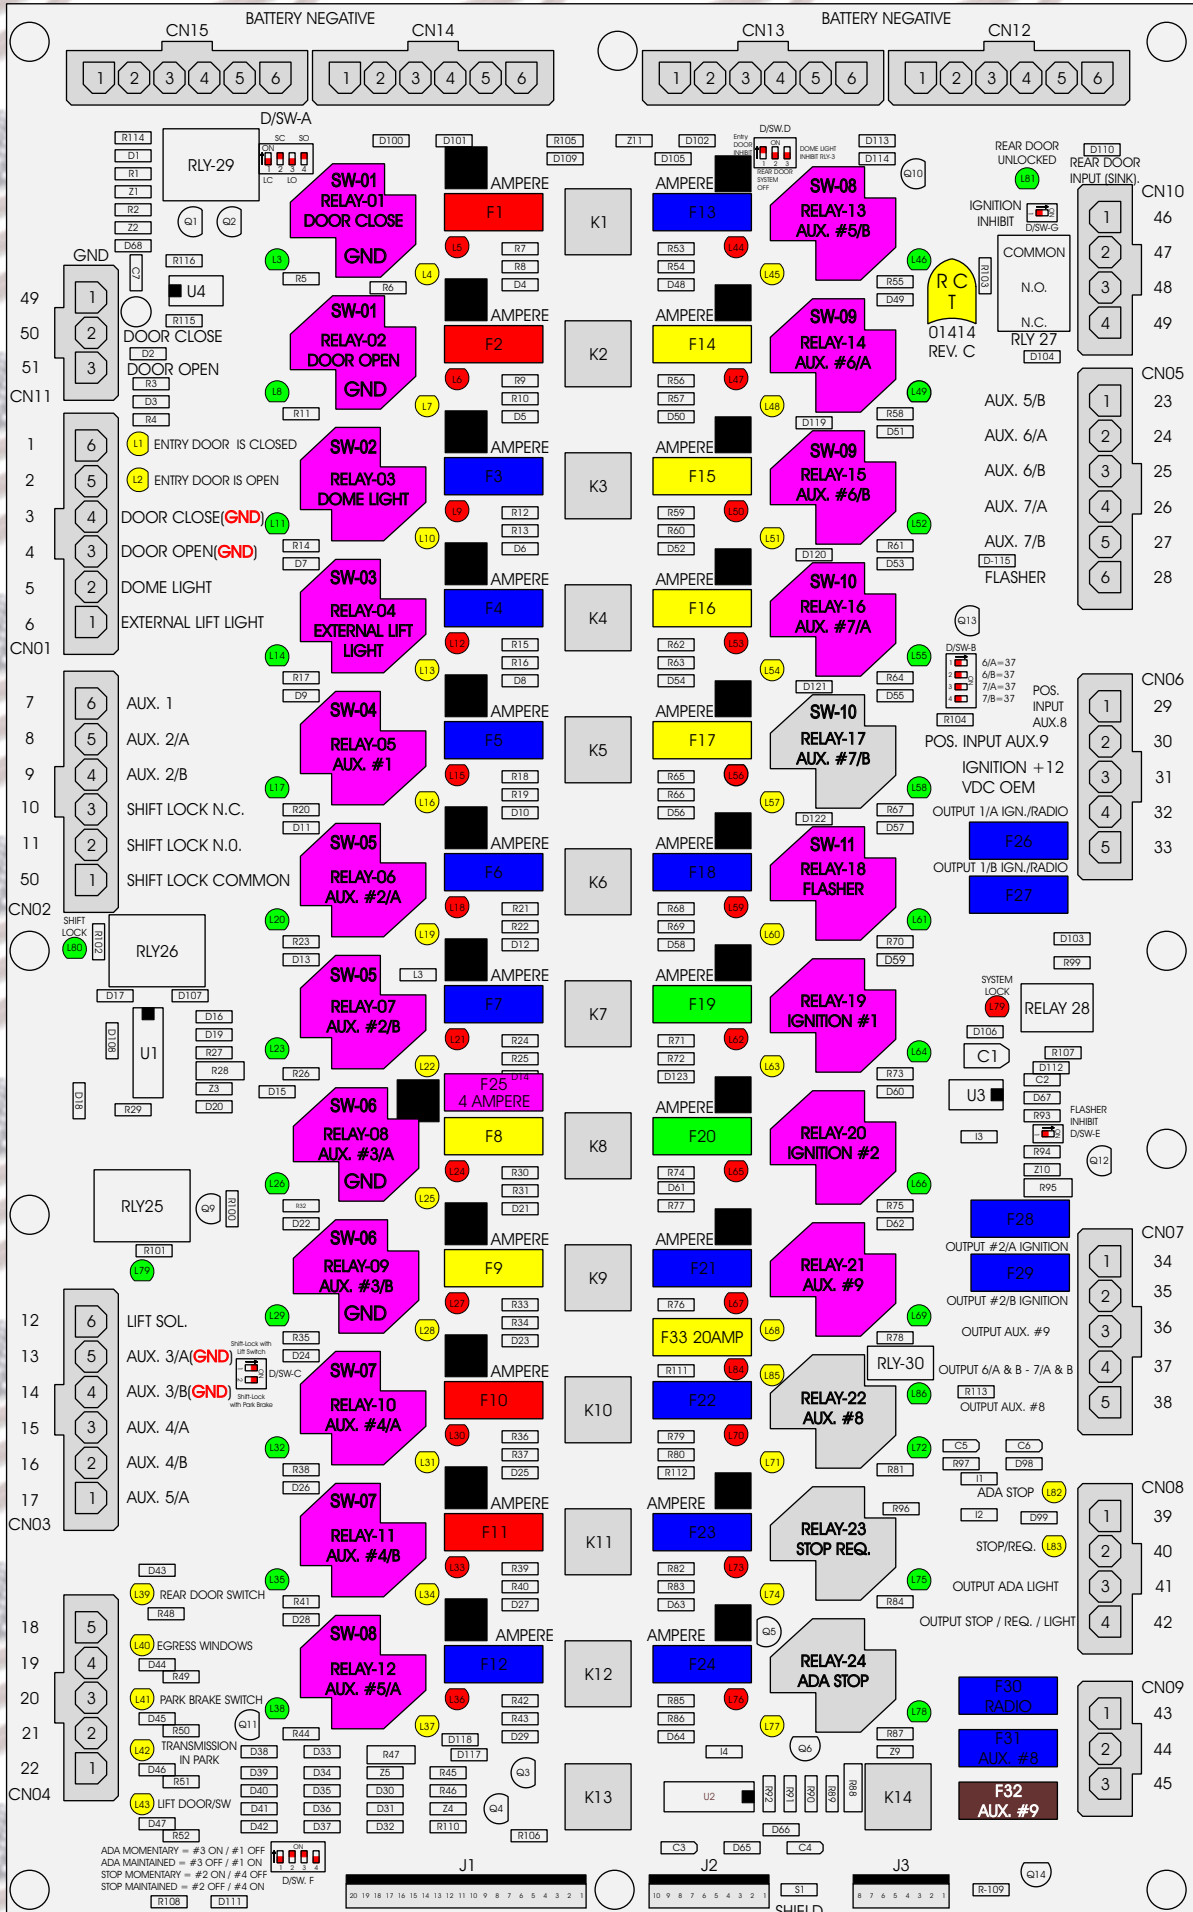

R. C. Tronics Incorporated

RCT-01414-00107

4 AMPERE

10 AMPERE

15 AMPERE

20 AMPERE

25 AMPERE

30 AMPERE

Comes With System

SHIELD