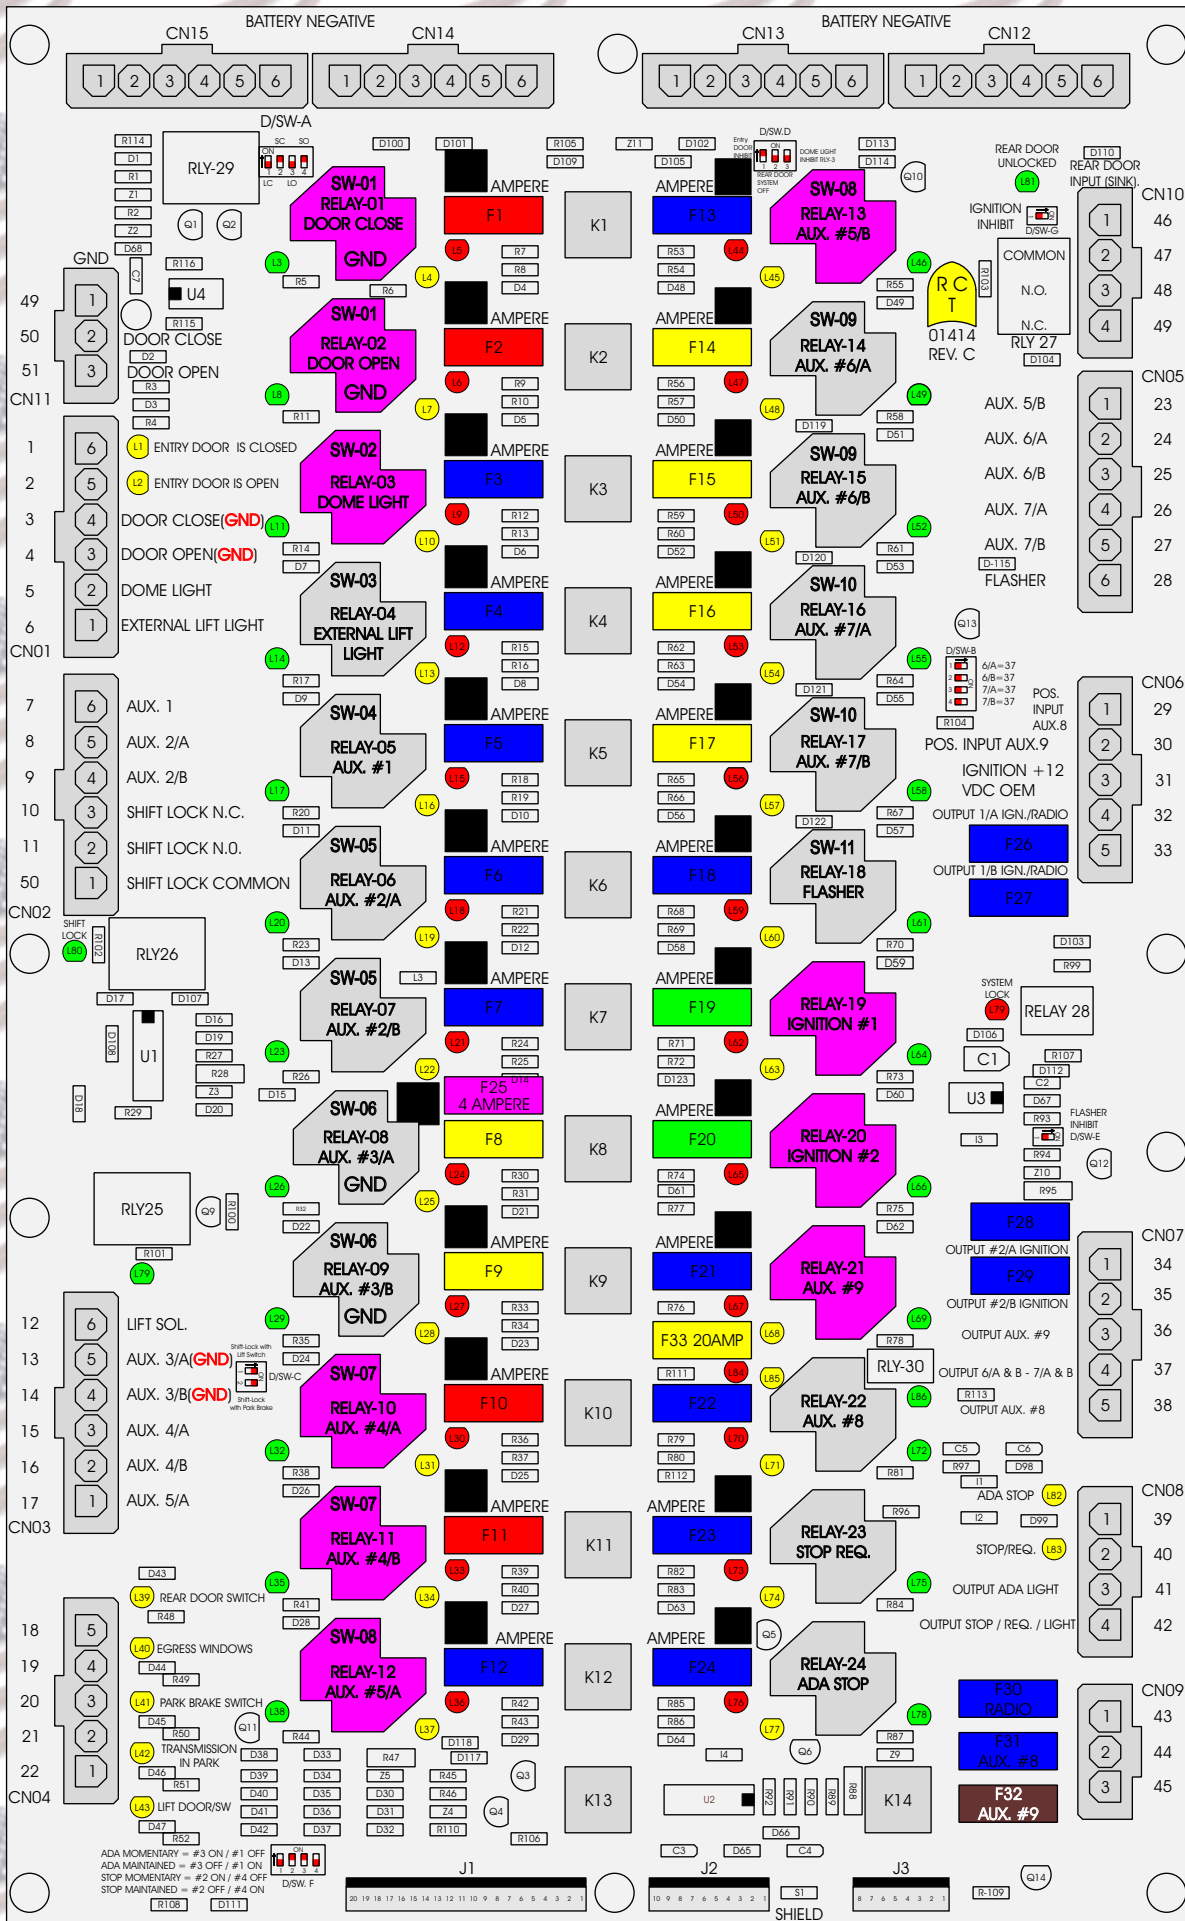

R. C. Tronics Incorporated

RCT-01414-00108

4 AMPERE

10 AMPERE

15 AMPERE

20 AMPERE

25 AMPERE

30 AMPERE

Comes With System

20 19 18 17 16 15 14 13 12 11 10 9 8 7 6 5 4 3 2 1

10 9 8 7 6 5 4 3 2 1

8 7 6 5 4 3 2 1

SHIELD