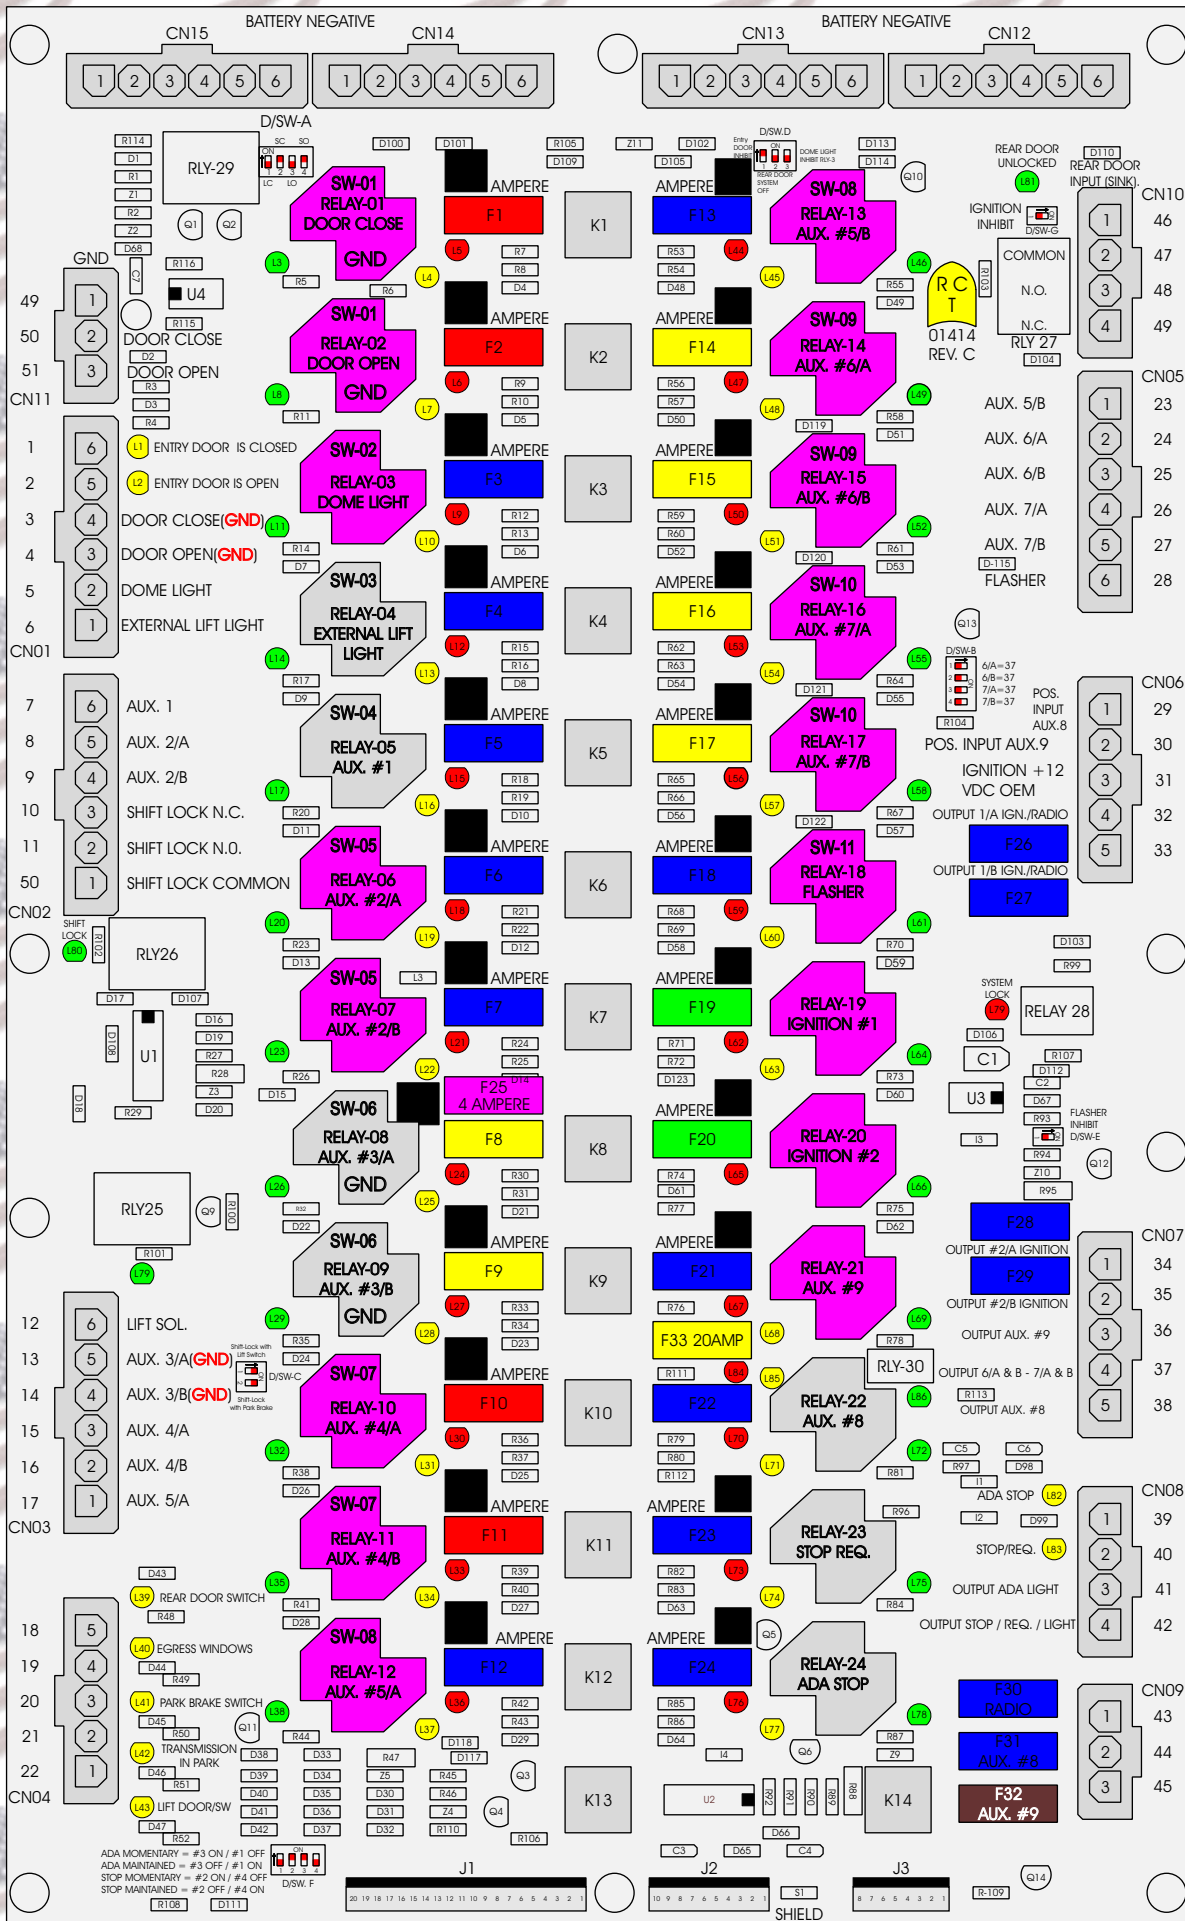

R. C. Tronics Incorporated

RCT-01414-00109

4 AMPERE

10 AMPERE

15 AMPERE

20 AMPERE

25 AMPERE

30 AMPERE

Comes With System

SHIELD