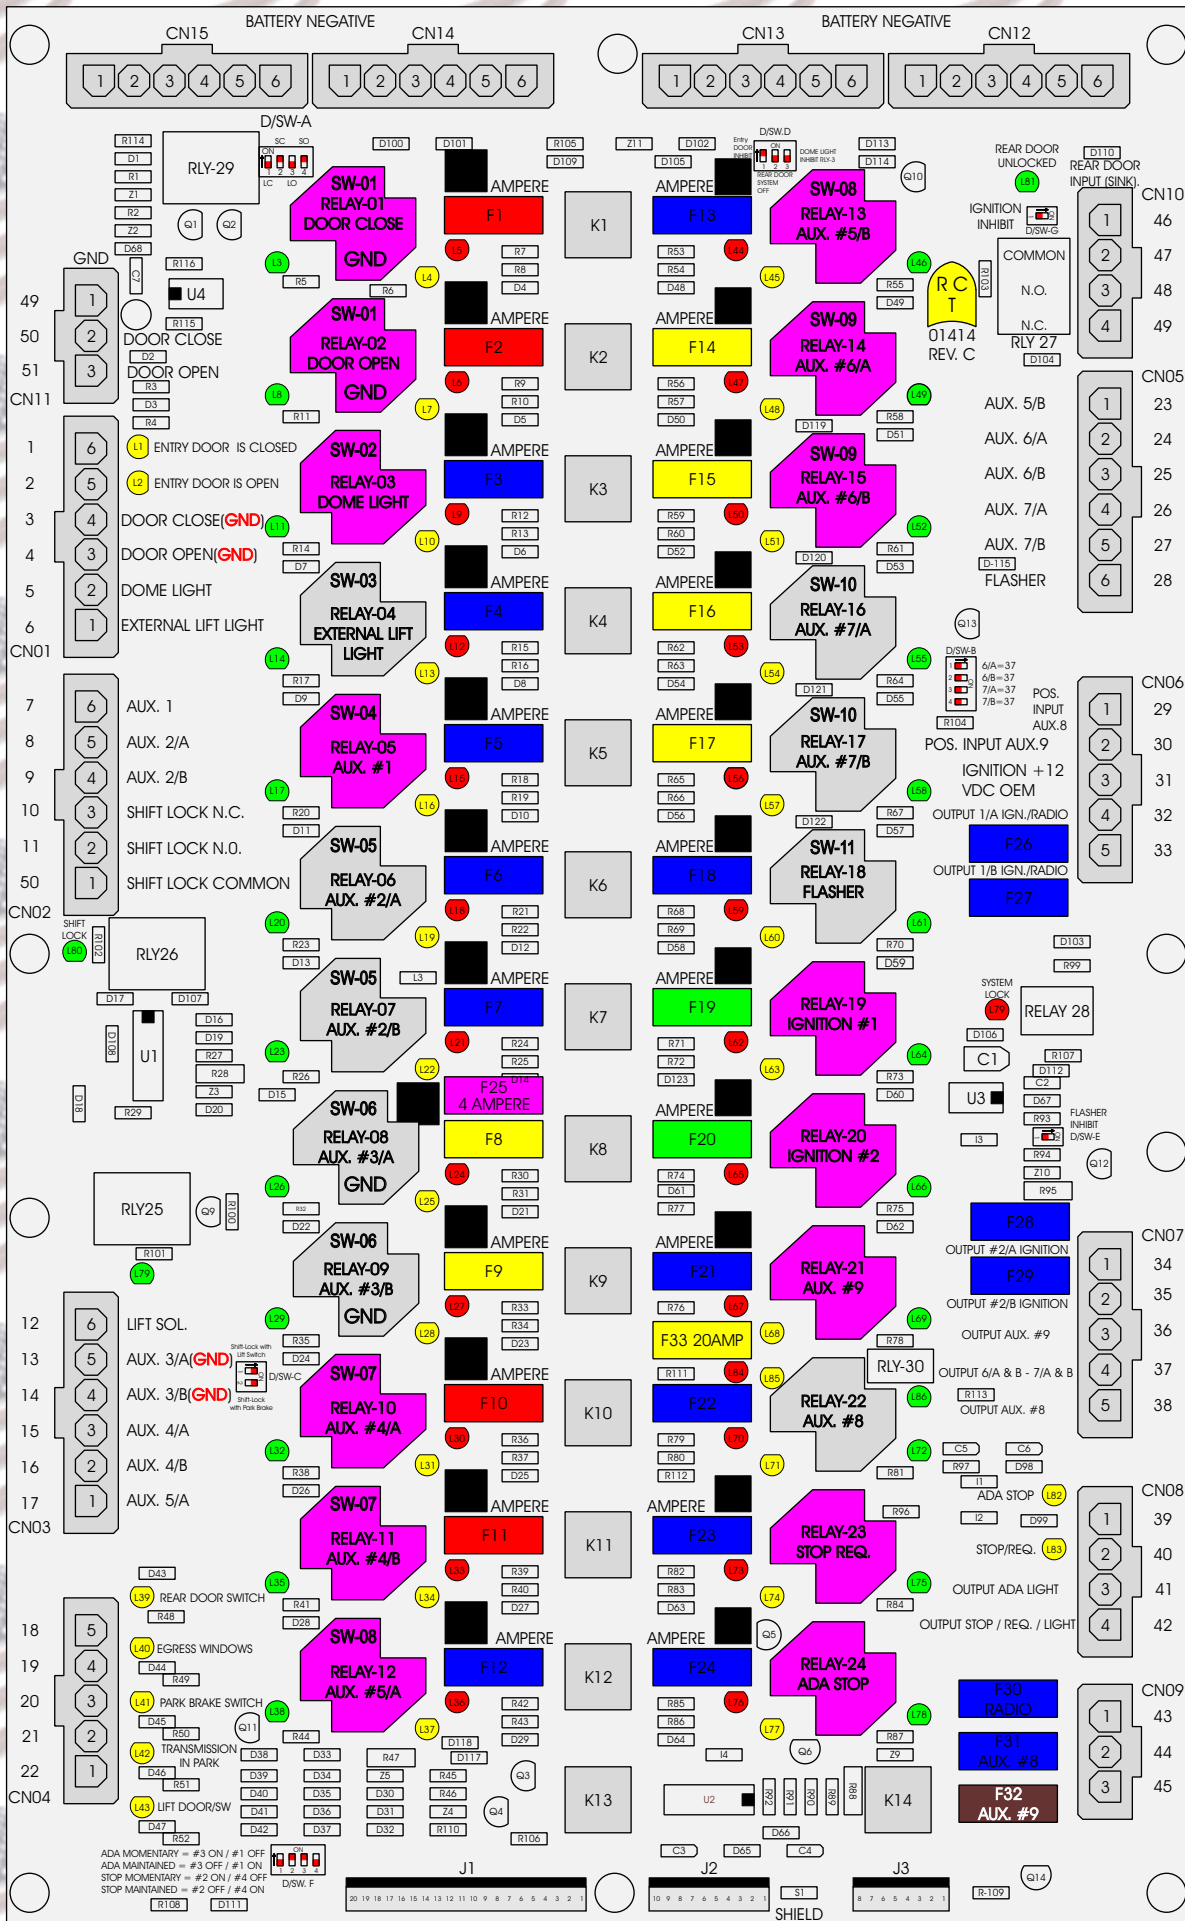

R. C. Ironics Incorporated

RCT-01414-00110

4 AMPERE

10 AMPERE

15 AMPERE

20 AMPERE

25 AMPERE

30 AMPERE

Comes With System

20 19 18 17 16 15 14 13 12 11 10 9 8 7 6 5 4 3 2 1

10 9 8 7 6 5 4 3 2 1

SHIELD

8 7 6 5 4 3 2 1