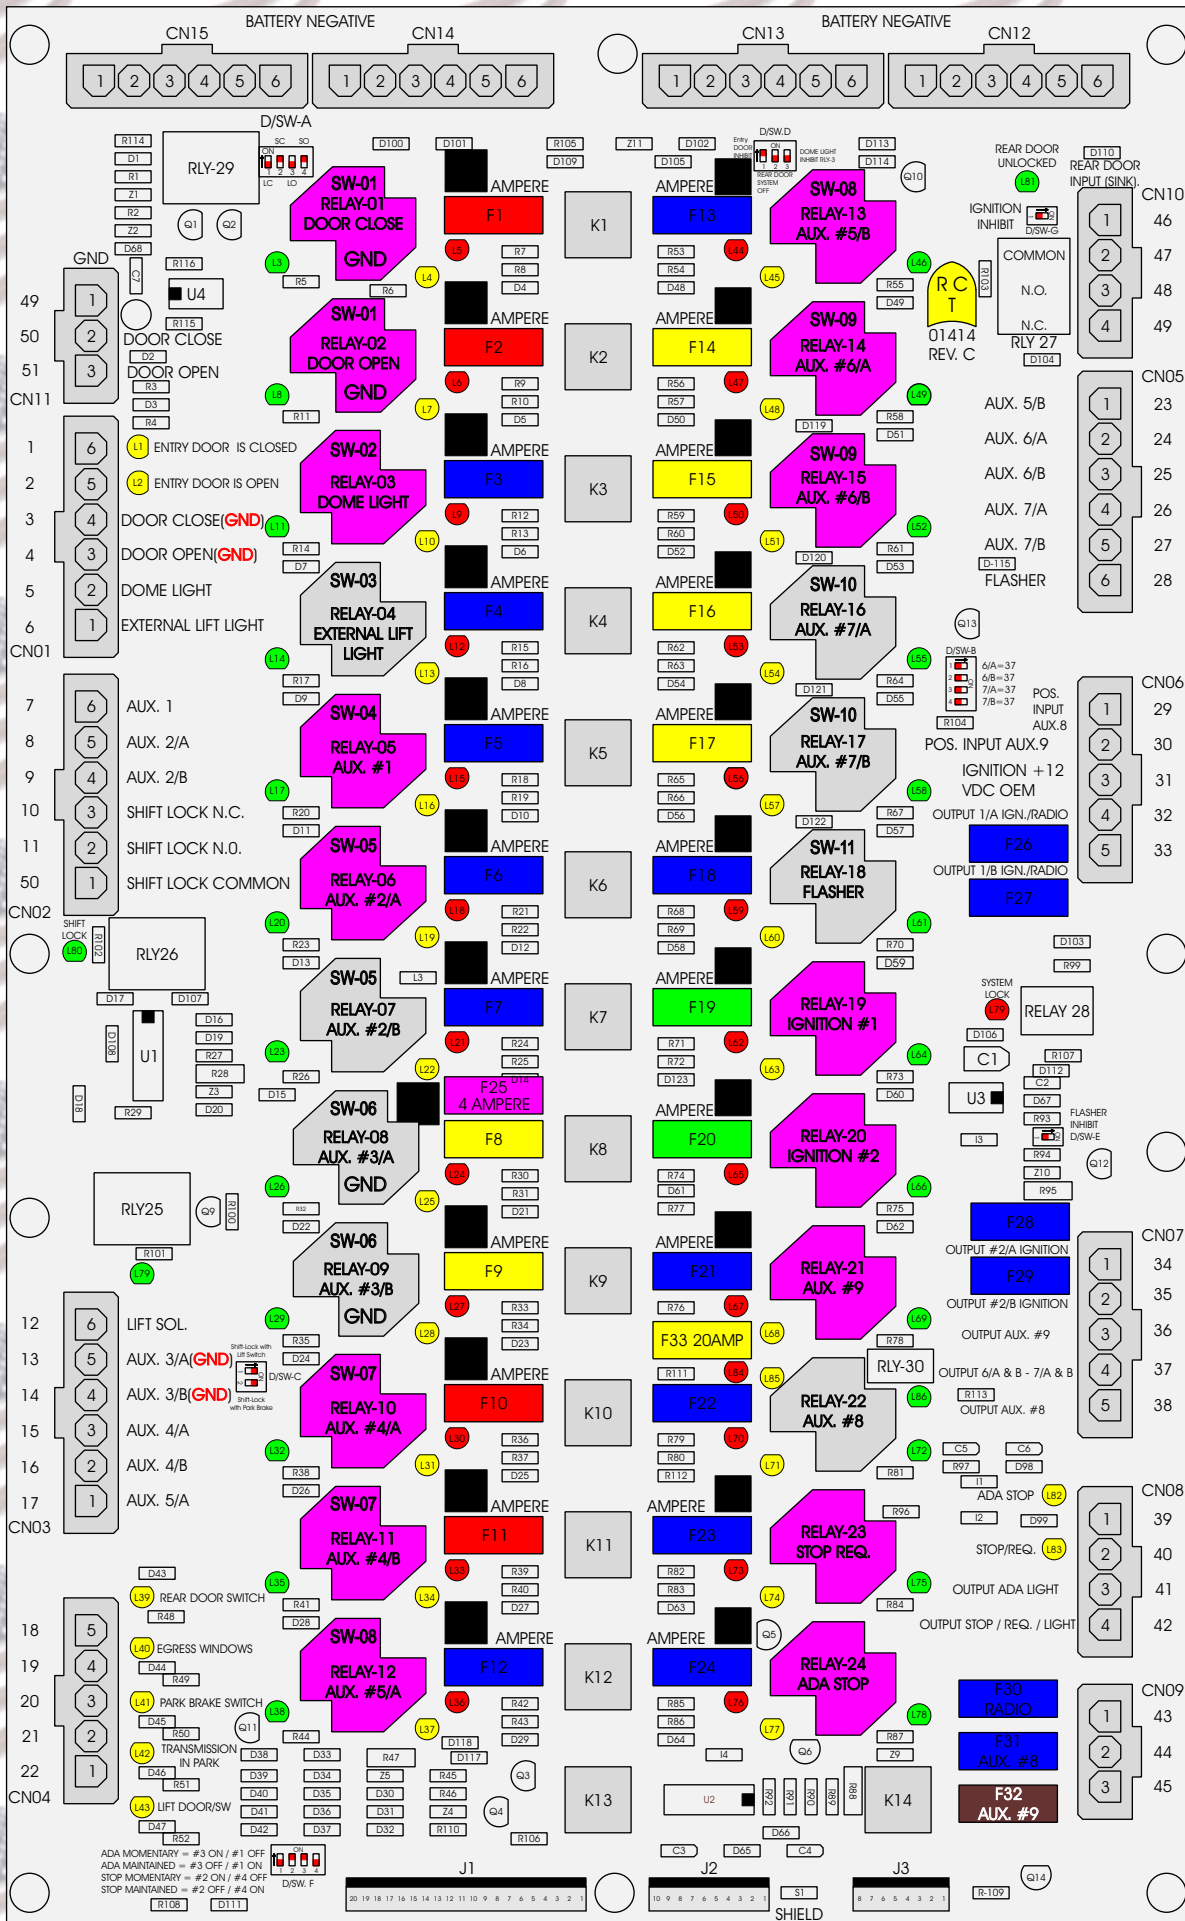

R. C. Tronics Incorporated

RCT-01414-00112

4 AMPERE

10 AMPERE

15 AMPERE

20 AMPERE

25 AMPERE

30 AMPERE

Comes With System