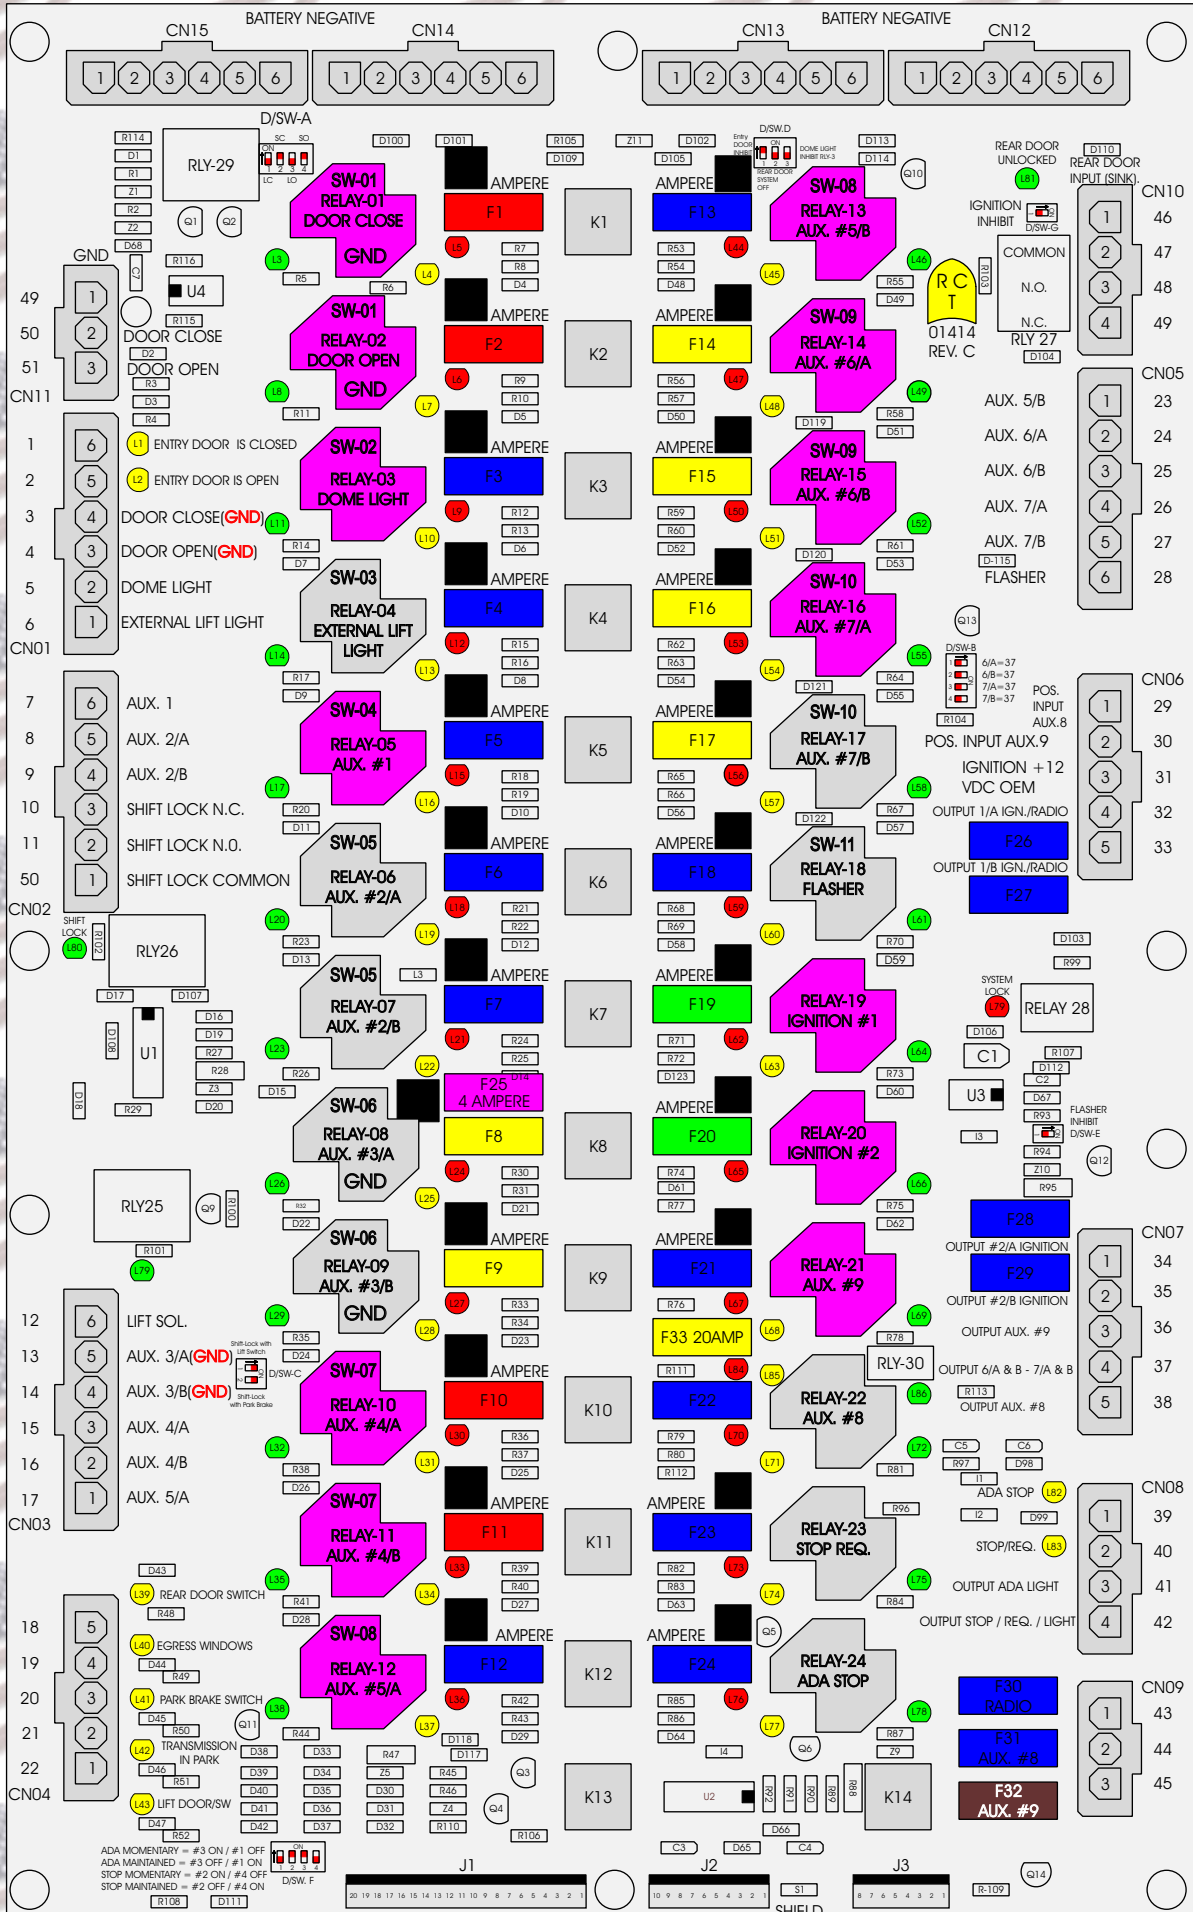

R. C. Tronics Incorporated

RCT-01414-00113

4 AMPERE

10 AMPERE

15 AMPERE

20 AMPERE

25 AMPERE

30 AMPERE

Comes With System

SHIELD