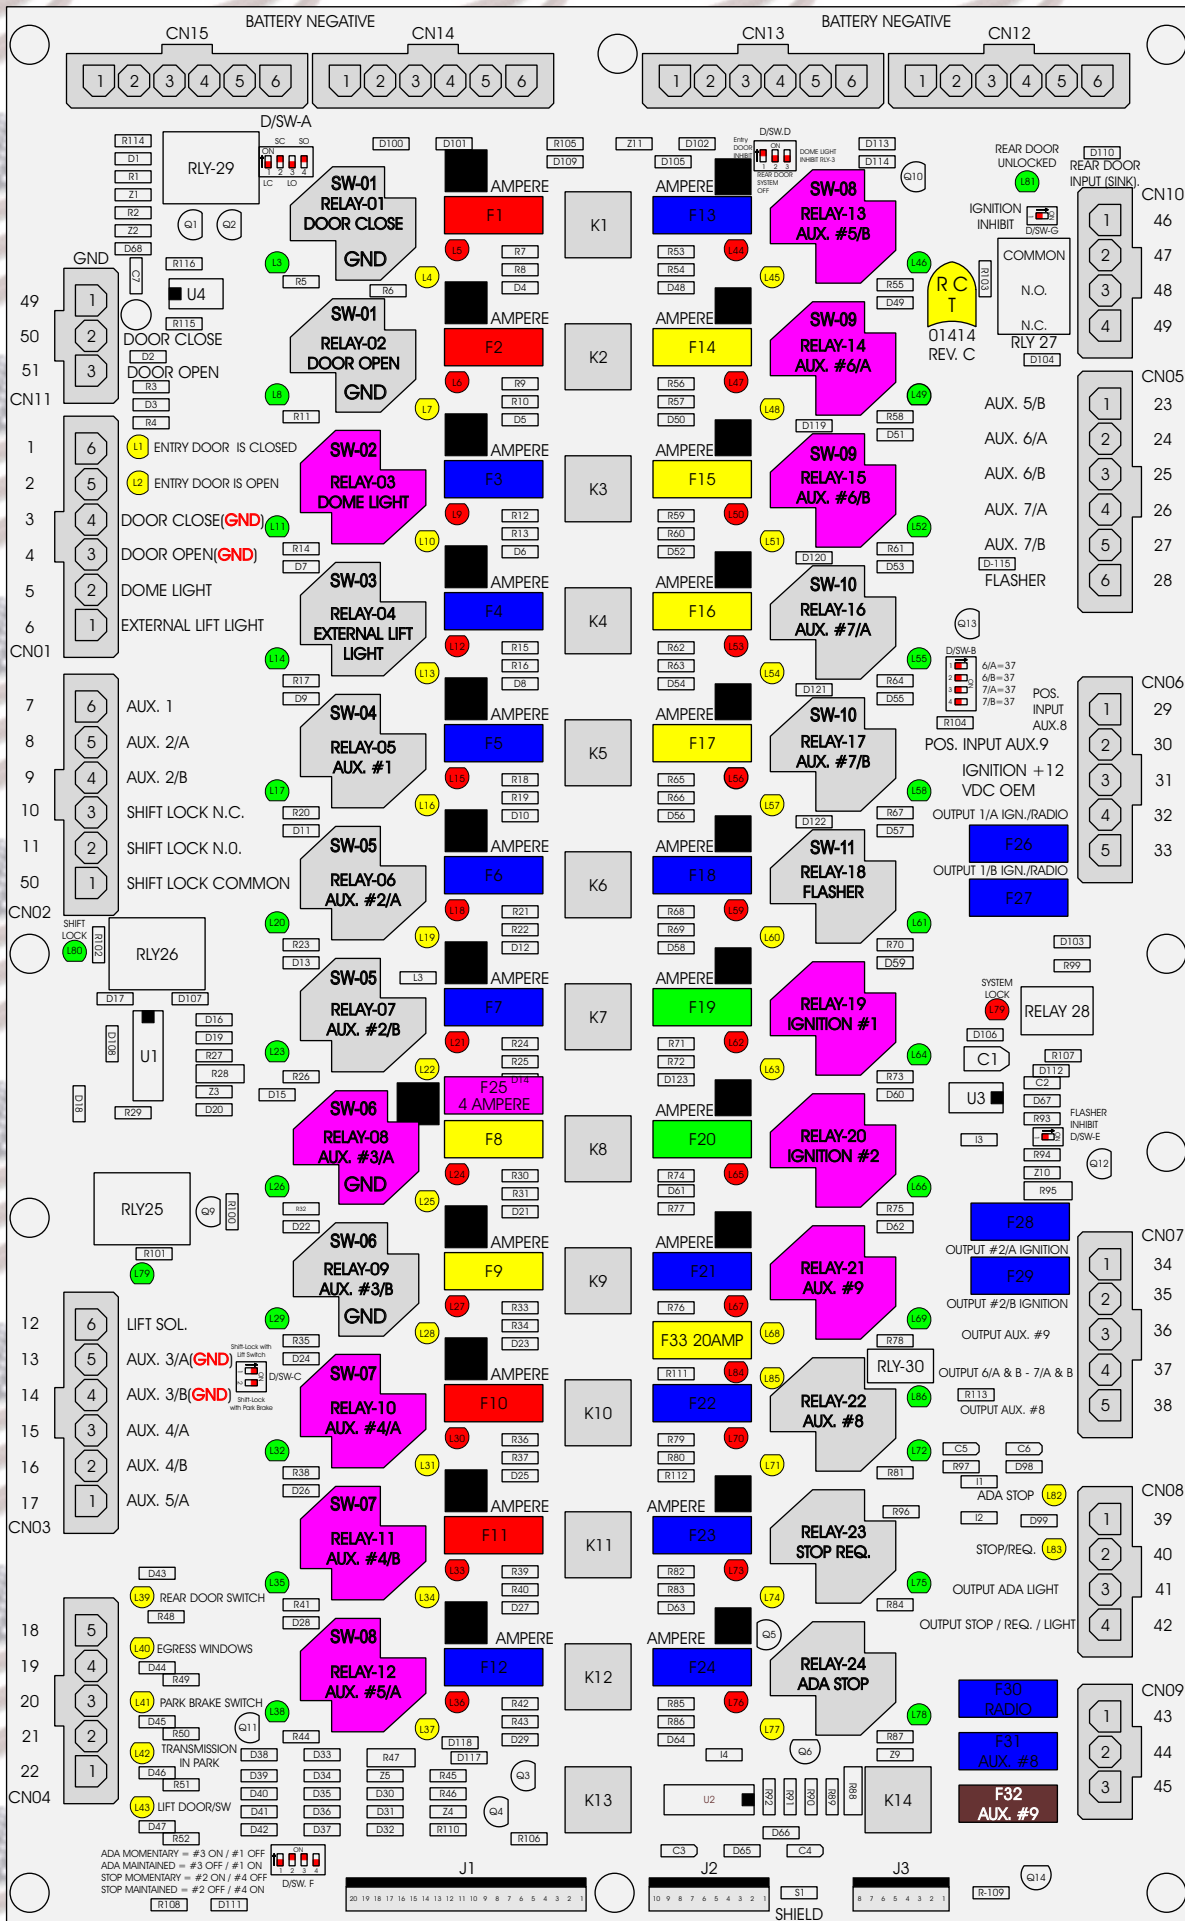

R. C. Tronics Incorporated

RCT-01414-00114

4 AMPERE

10 AMPERE

15 AMPERE

20 AMPERE

25 AMPERE

30 AMPERE

Comes With System