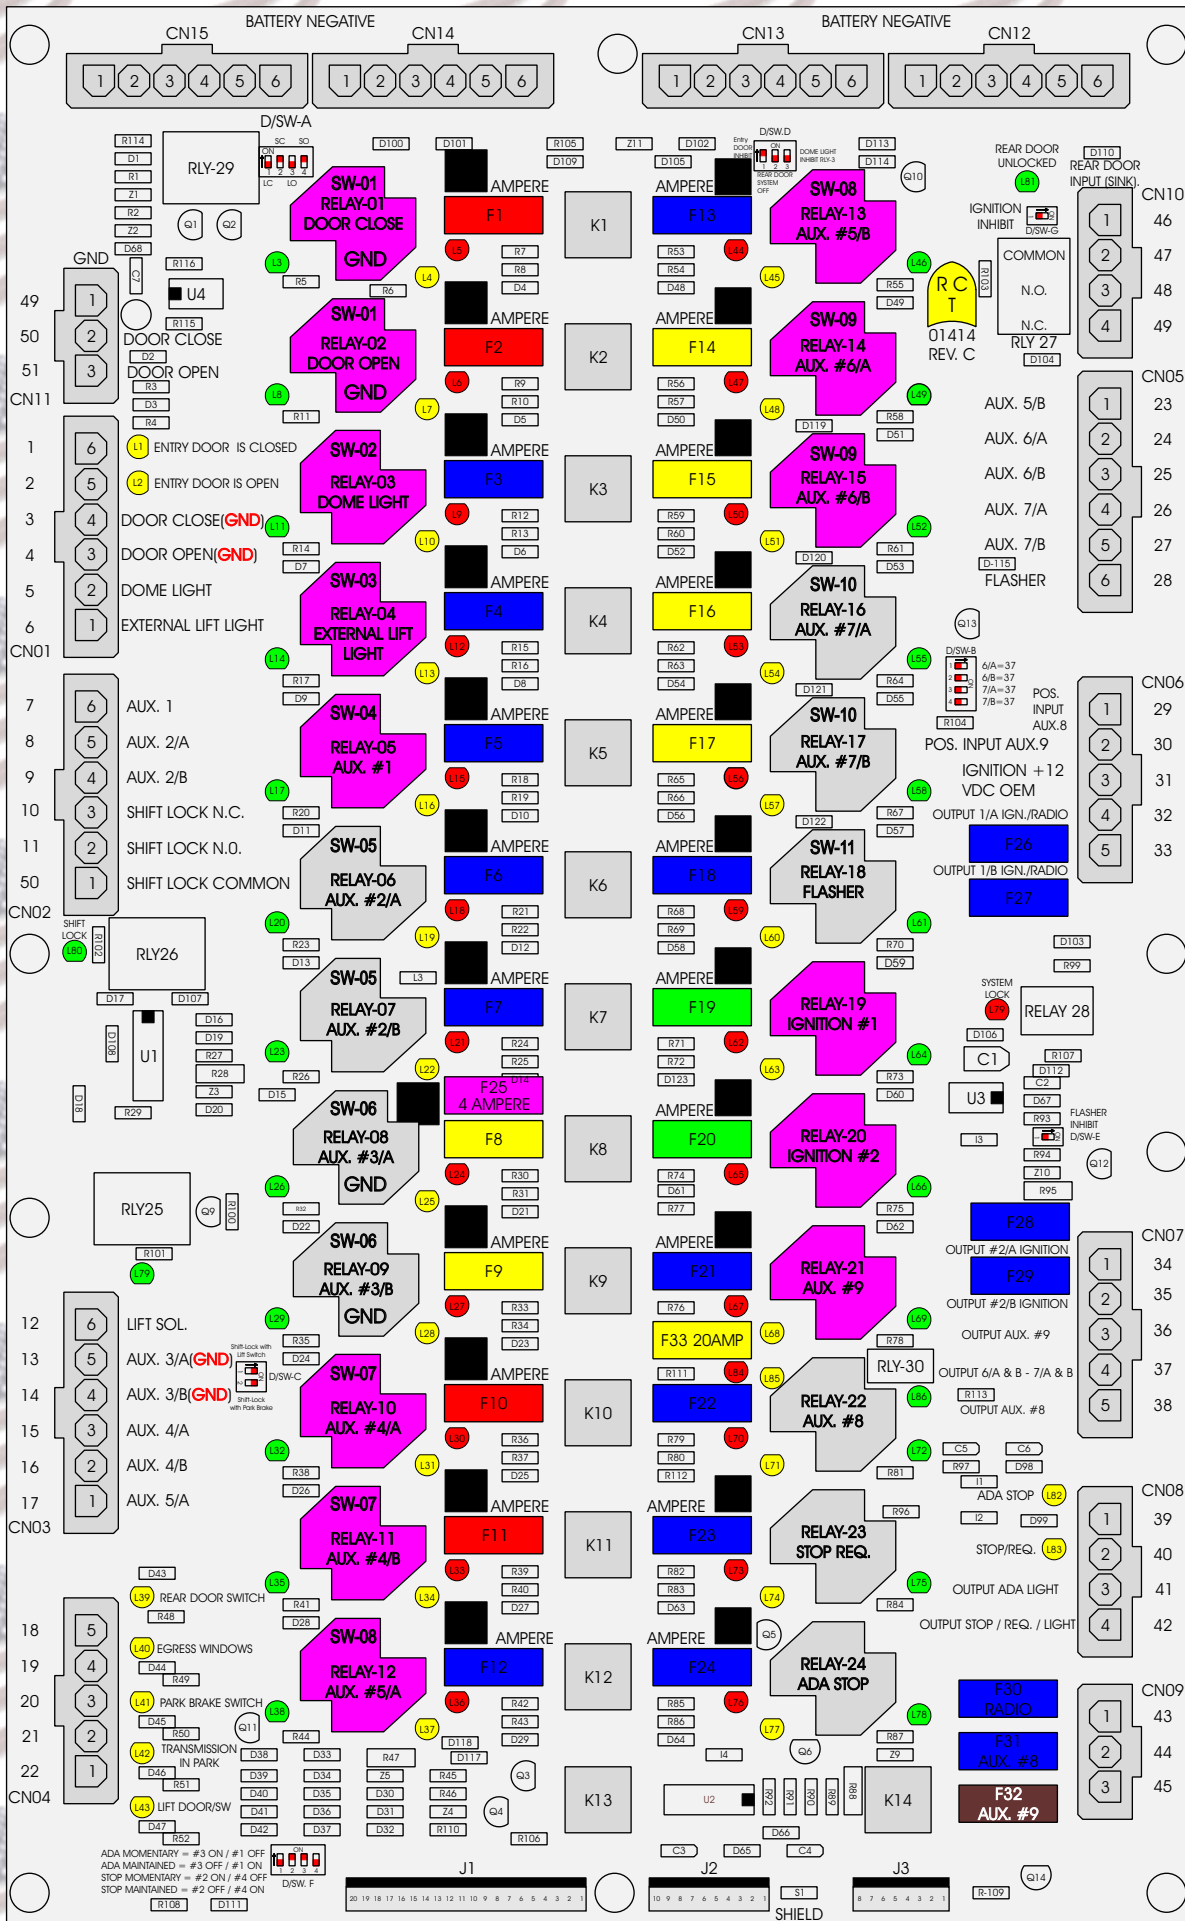

R. C. Ironics Incorporated

RCT-01414-00116

4 AMPERE

10 AMPERE

15 AMPERE

20 AMPERE

25 AMPERE

30 AMPERE

Comes With System

20 19 18 17 16 15 14 13 12 11 10 9 8 7 6 5 4 3 2 1

10 9 8 7 6 5 4 3 2 1

SHIELD

8 7 6 5 4 3 2 1