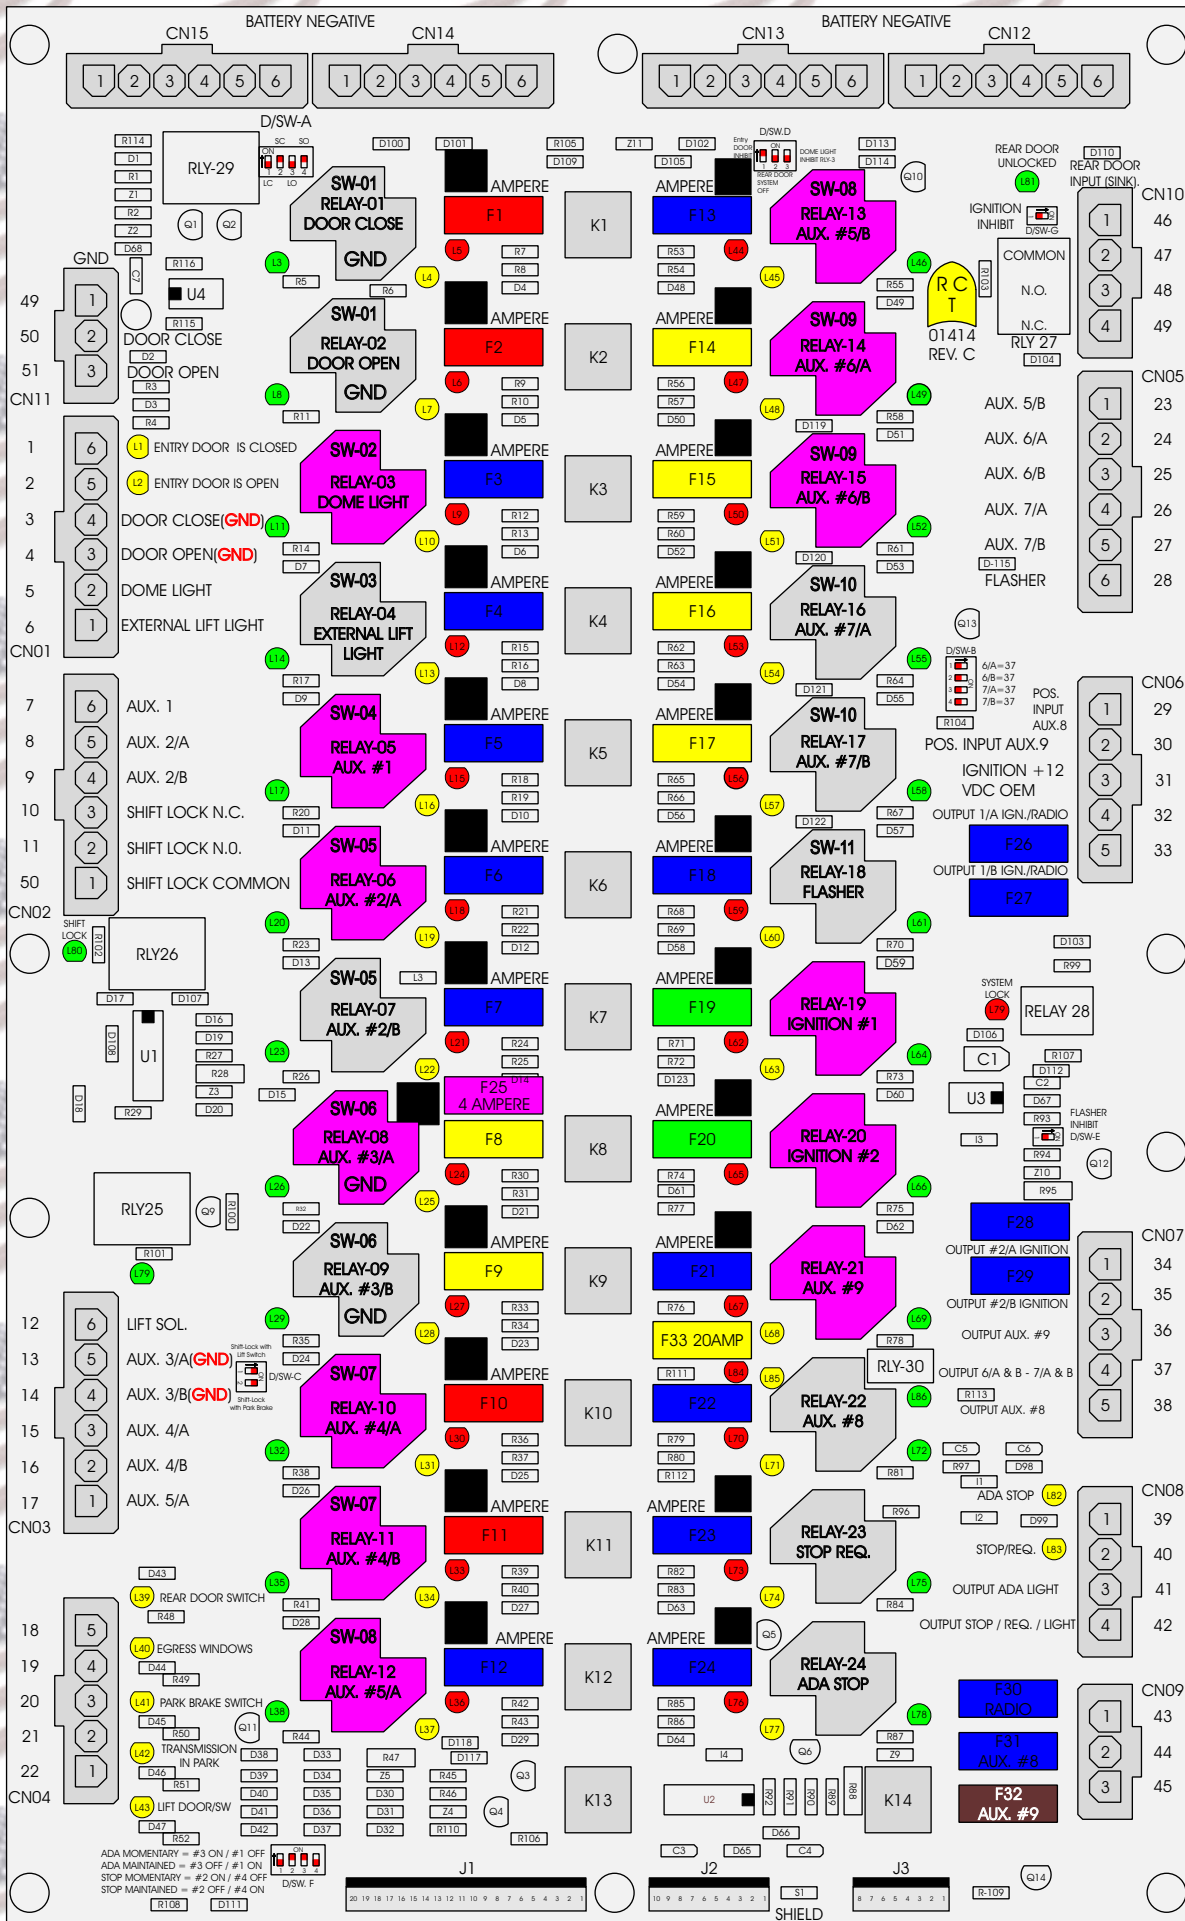

R. C. Ironics Incorporated

RCT-01414-00117

4 AMPERE

10 AMPERE

15 AMPERE

20 AMPERE

25 AMPERE

30 AMPERE

Comes With System

20 19 18 17 16 15 14 13 12 11 10 9 8 7 6 5 4 3 2 1

10 9 8 7 6 5 4 3 2 1

SHIELD

8 7 6 5 4 3 2 1