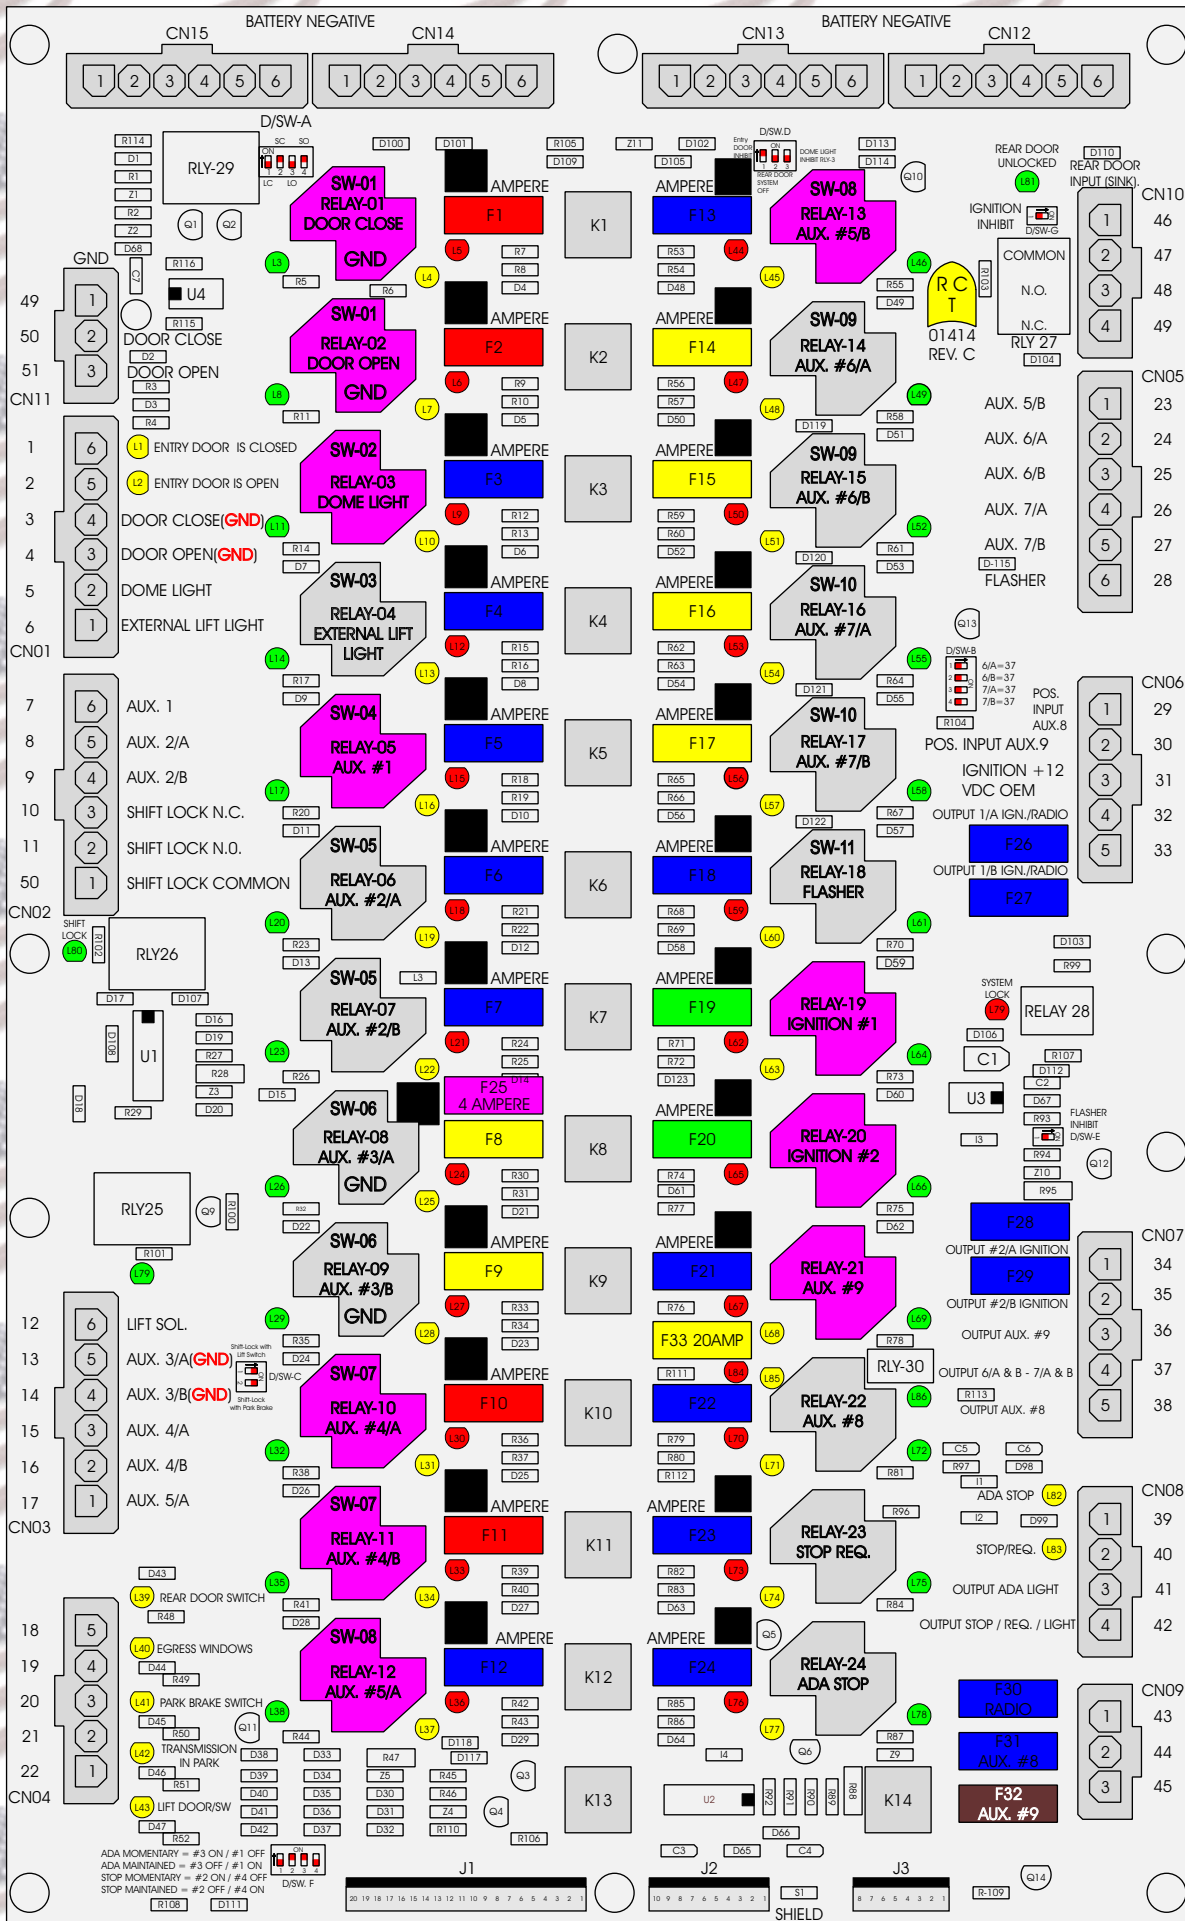

R. C. Tronics Incorporated

RCT-01414-00119

4 AMPERE

10 AMPERE

15 AMPERE

20 AMPERE

25 AMPERE

30 AMPERE

Comes With System

J1 20 19 18 17 16 15 14 13 12 11 10 9 8 7 6 5 4 3 2 1

J2 10 9 8 7 6 5 4 3 2 1

J3 8 7 6 5 4 3 2 1

SHIELD