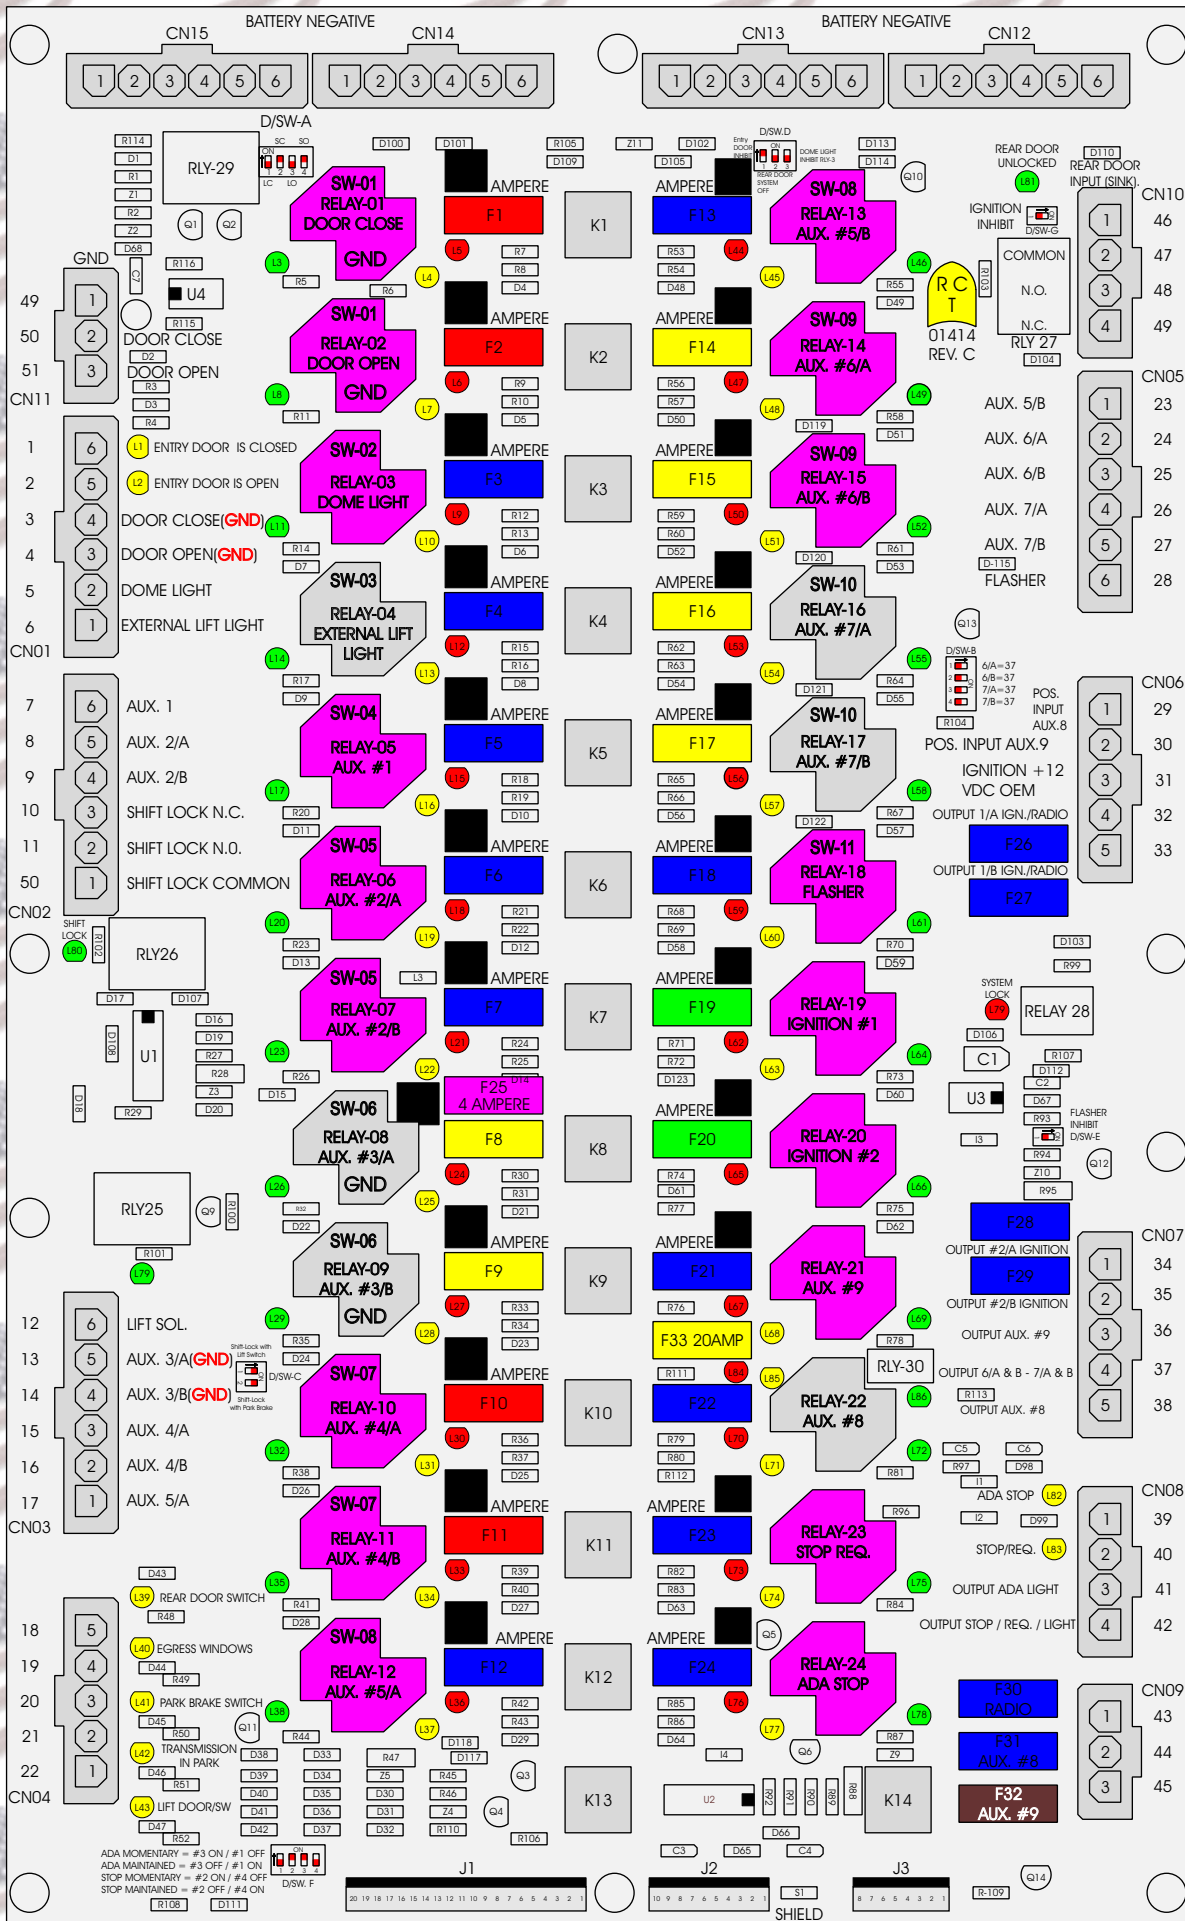

R. C. Tronics Incorporated

RCT-01414-00120

4 AMPERE

10 AMPERE

15 AMPERE

20 AMPERE

25 AMPERE

30 AMPERE

Comes With System

SHIELD