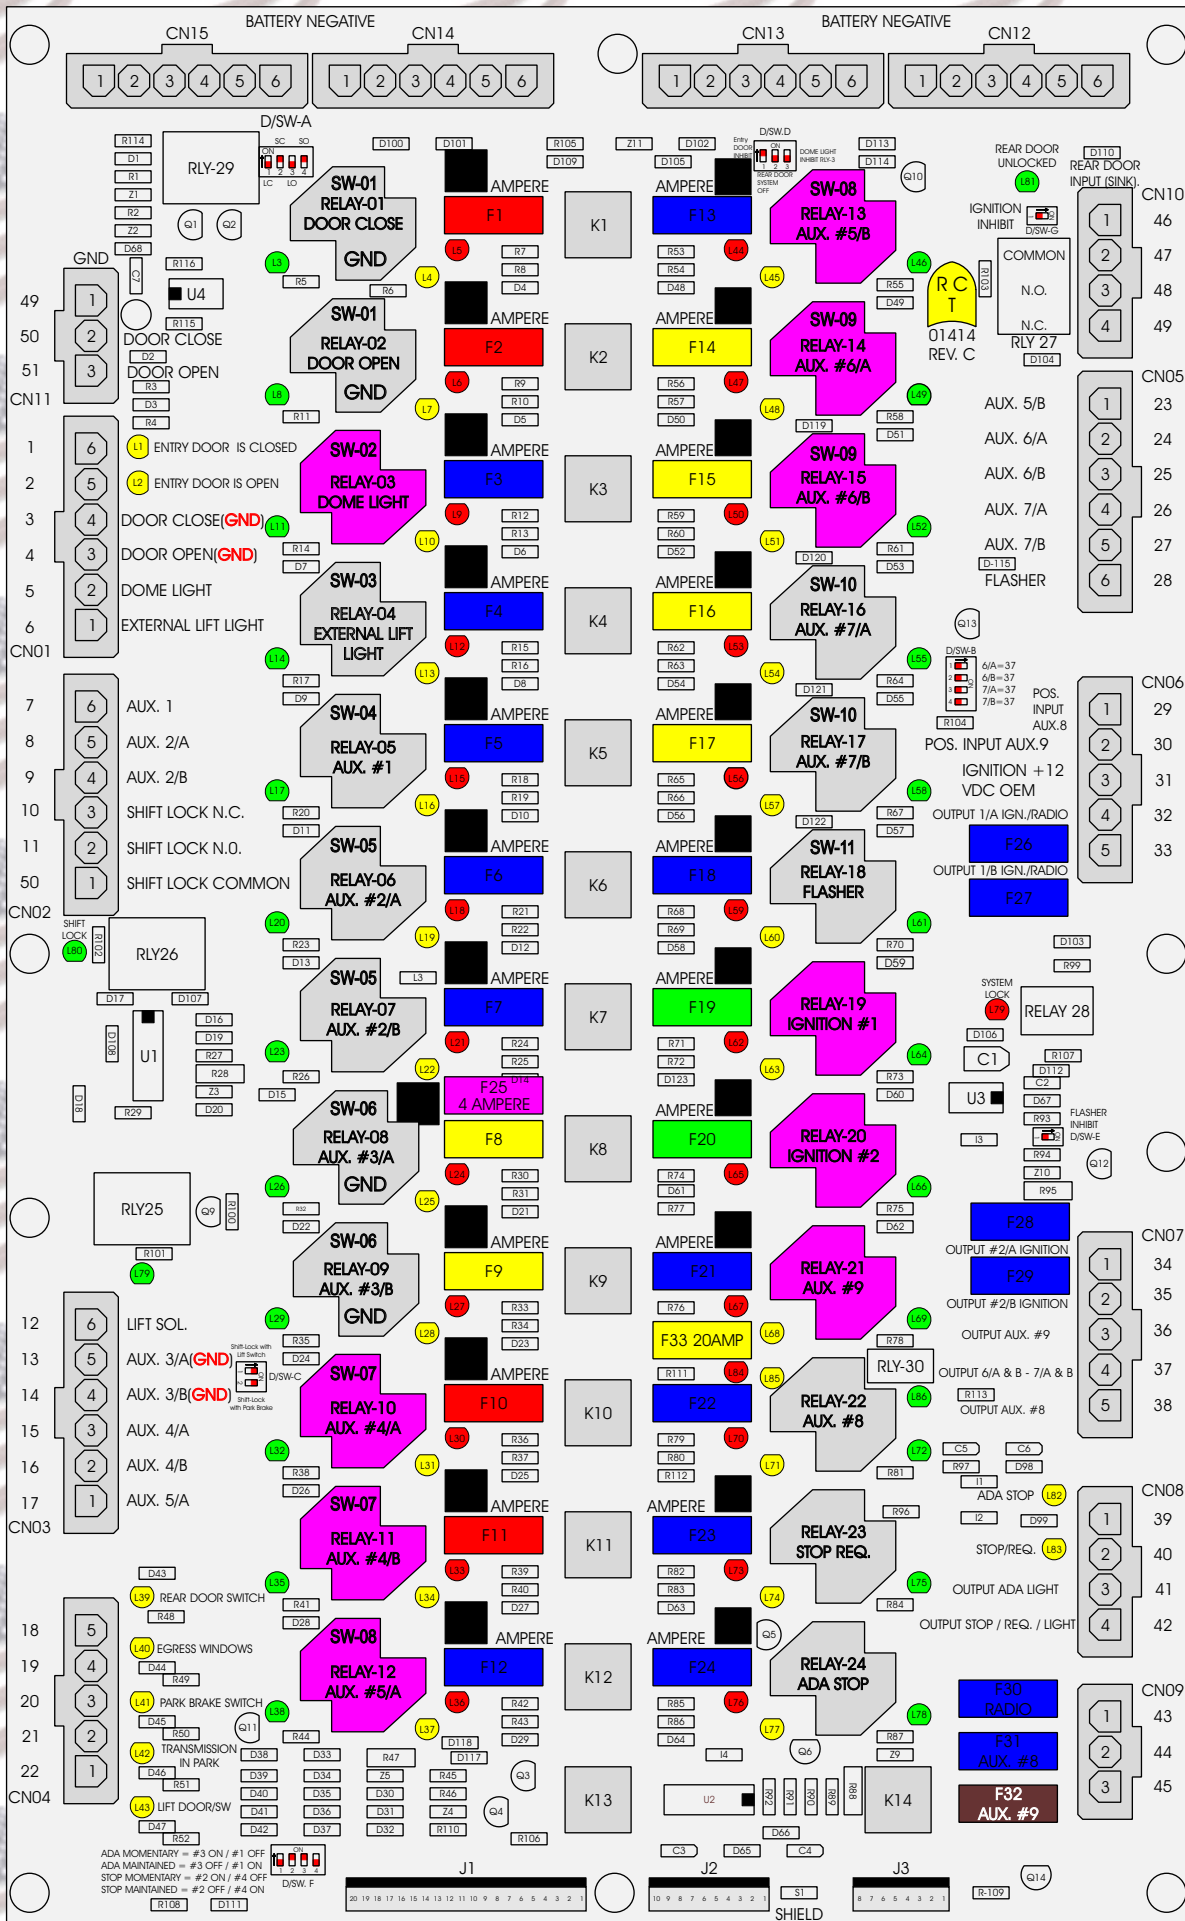

R. C. Ironics Incorporated

RCT-01414-00121

4 AMPERE

10 AMPERE

15 AMPERE

20 AMPERE

25 AMPERE

30 AMPERE

Comes With System

20 19 18 17 16 15 14 13 12 11 10 9 8 7 6 5 4 3 2 1

10 9 8 7 6 5 4 3 2 1

SHIELD

8 7 6 5 4 3 2 1