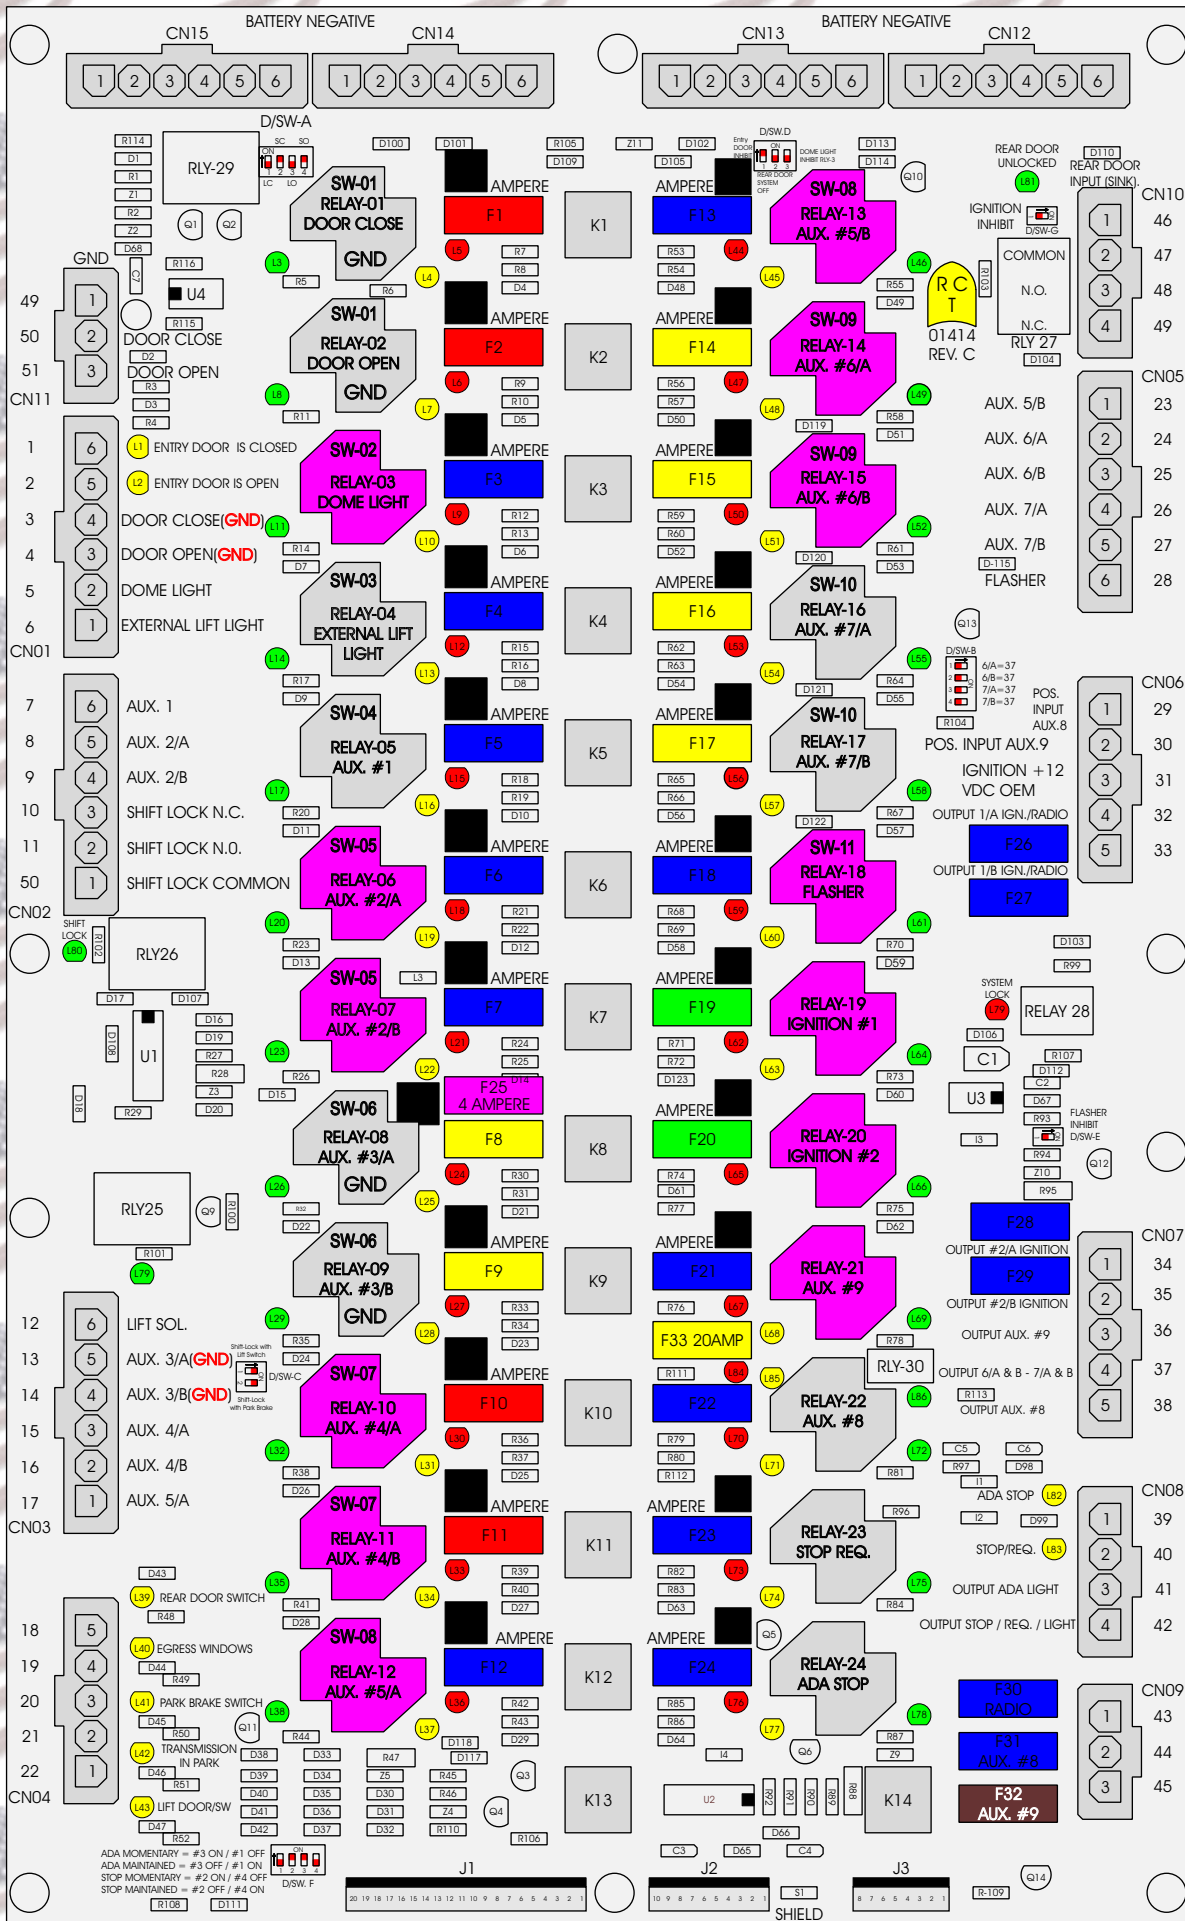

R. C. Ironics Incorporated

RCT-01414-00122

4 AMPERE

10 AMPERE

15 AMPERE

20 AMPERE

25 AMPERE

30 AMPERE

Comes With System

20 19 18 17 16 15 14 13 12 11 10 9 8 7 6 5 4 3 2 1

10 9 8 7 6 5 4 3 2 1

SHIELD

8 7 6 5 4 3 2 1