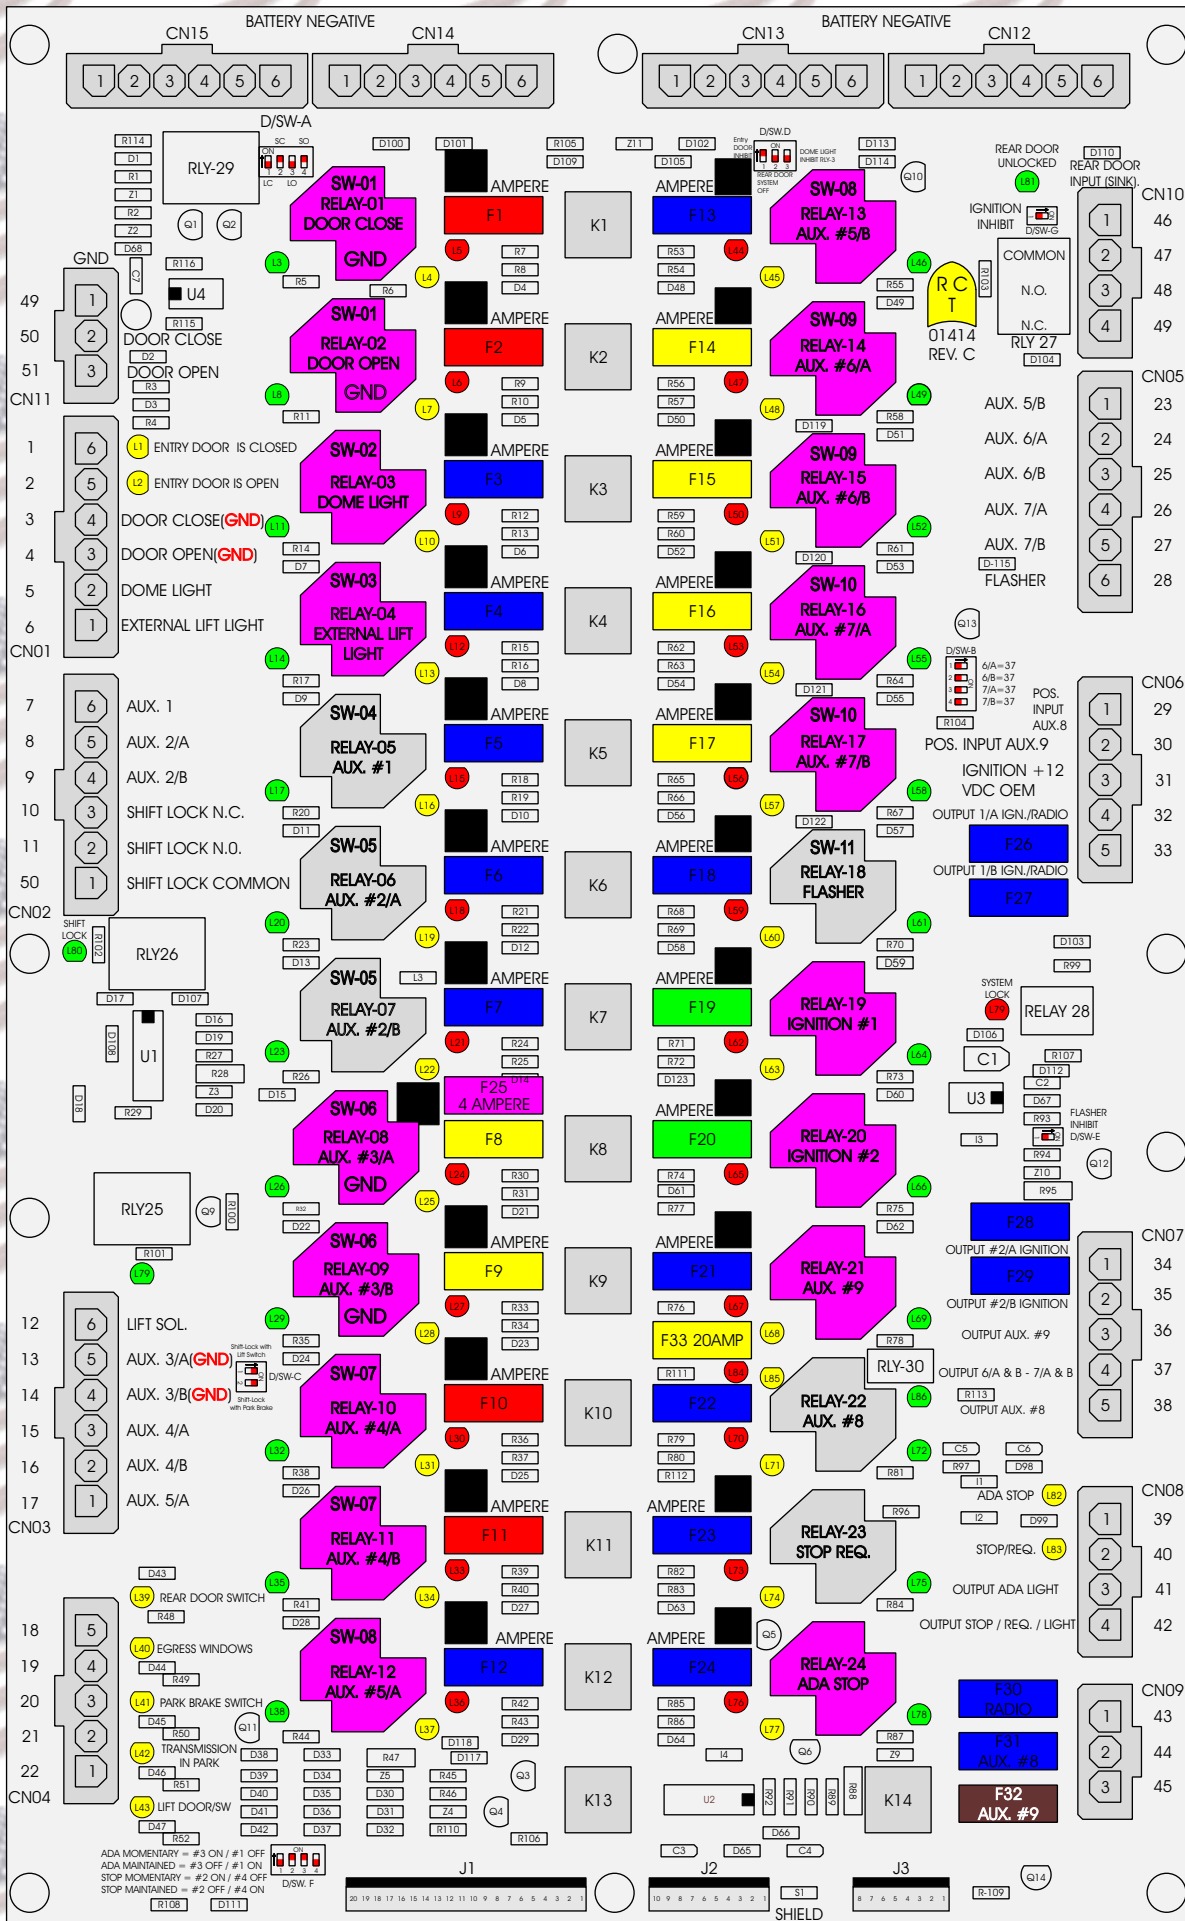

R. C. Tronics Incorporated

RCT-01414-00123

4 AMPERE

10 AMPERE

15 AMPERE

20 AMPERE

25 AMPERE

30 AMPERE

Comes With System

SHIELD