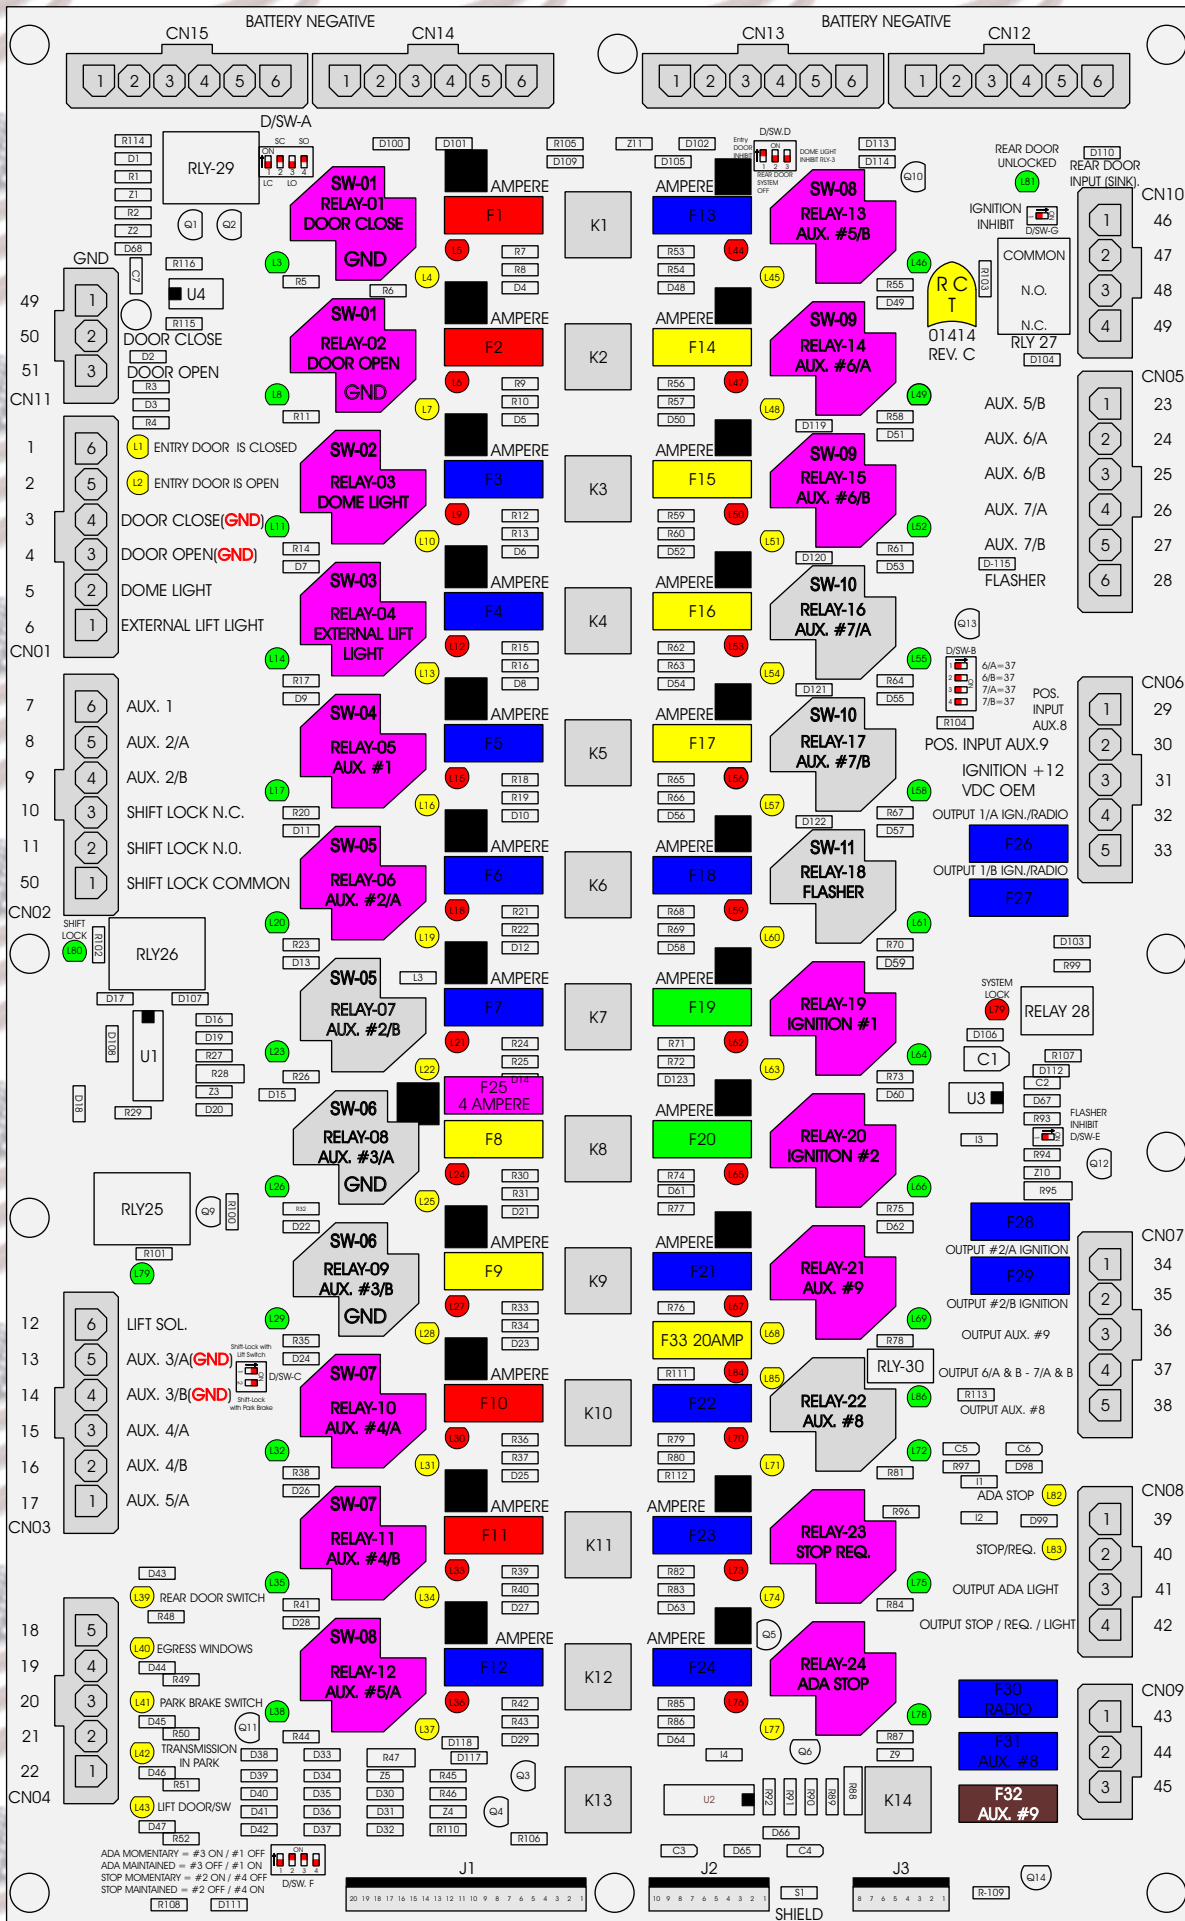

R. C. Tronics Incorporated

RCT-01414-00124

4 AMPERE

10 AMPERE

15 AMPERE

20 AMPERE

25 AMPERE

30 AMPERE

Comes With System

20 19 18 17 16 15 14 13 12 11 10 9 8 7 6 5 4 3 2 1

10 9 8 7 6 5 4 3 2 1

SHIELD

8 7 6 5 4 3 2 1