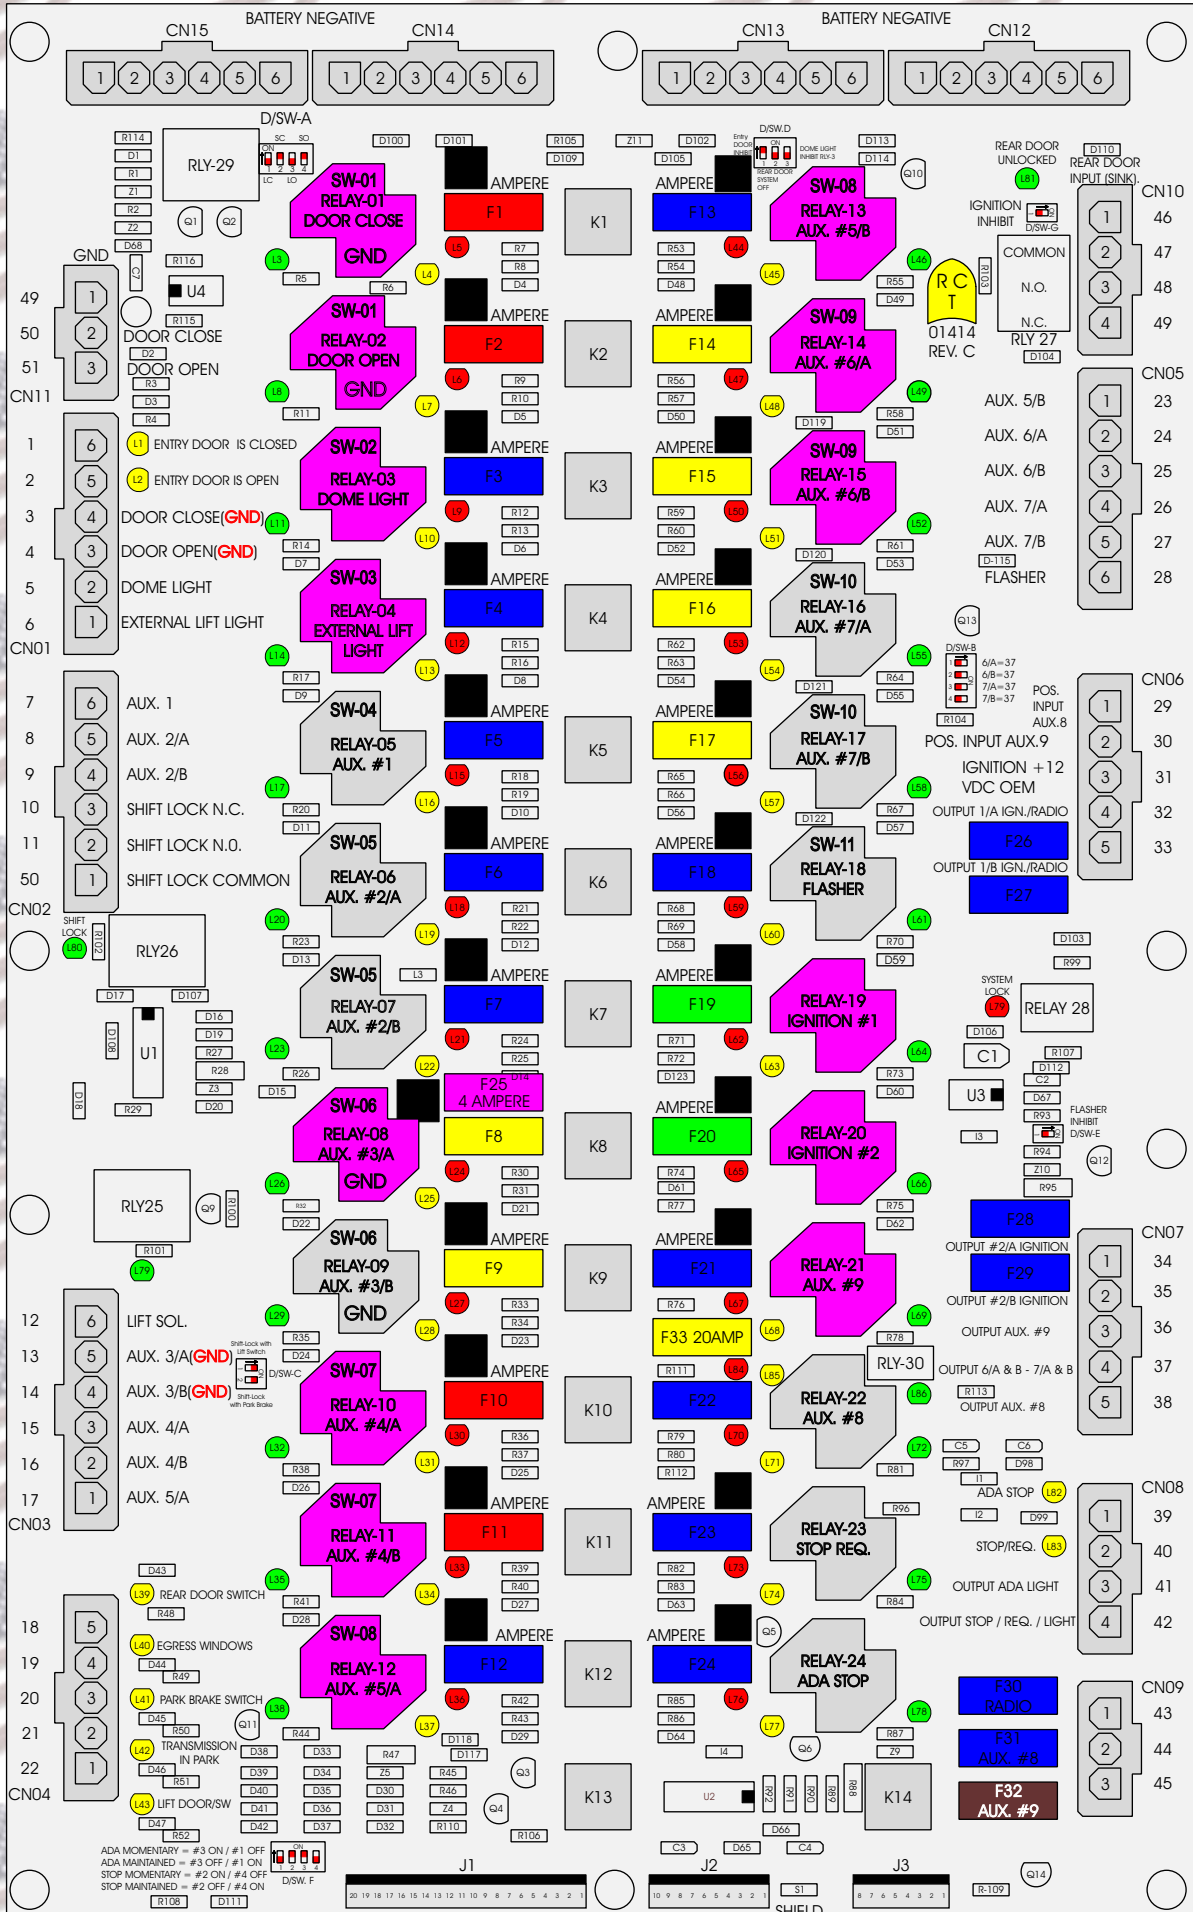

R. C. Ironics Incorporated

RCT-01414-00125

4 AMPERE

10 AMPERE

15 AMPERE

20 AMPERE

25 AMPERE

30 AMPERE

Comes With System

20 19 18 17 16 15 14 13 12 11 10 9 8 7 6 5 4 3 2 1

10 9 8 7 6 5 4 3 2 1

SHIELD

8 7 6 5 4 3 2 1