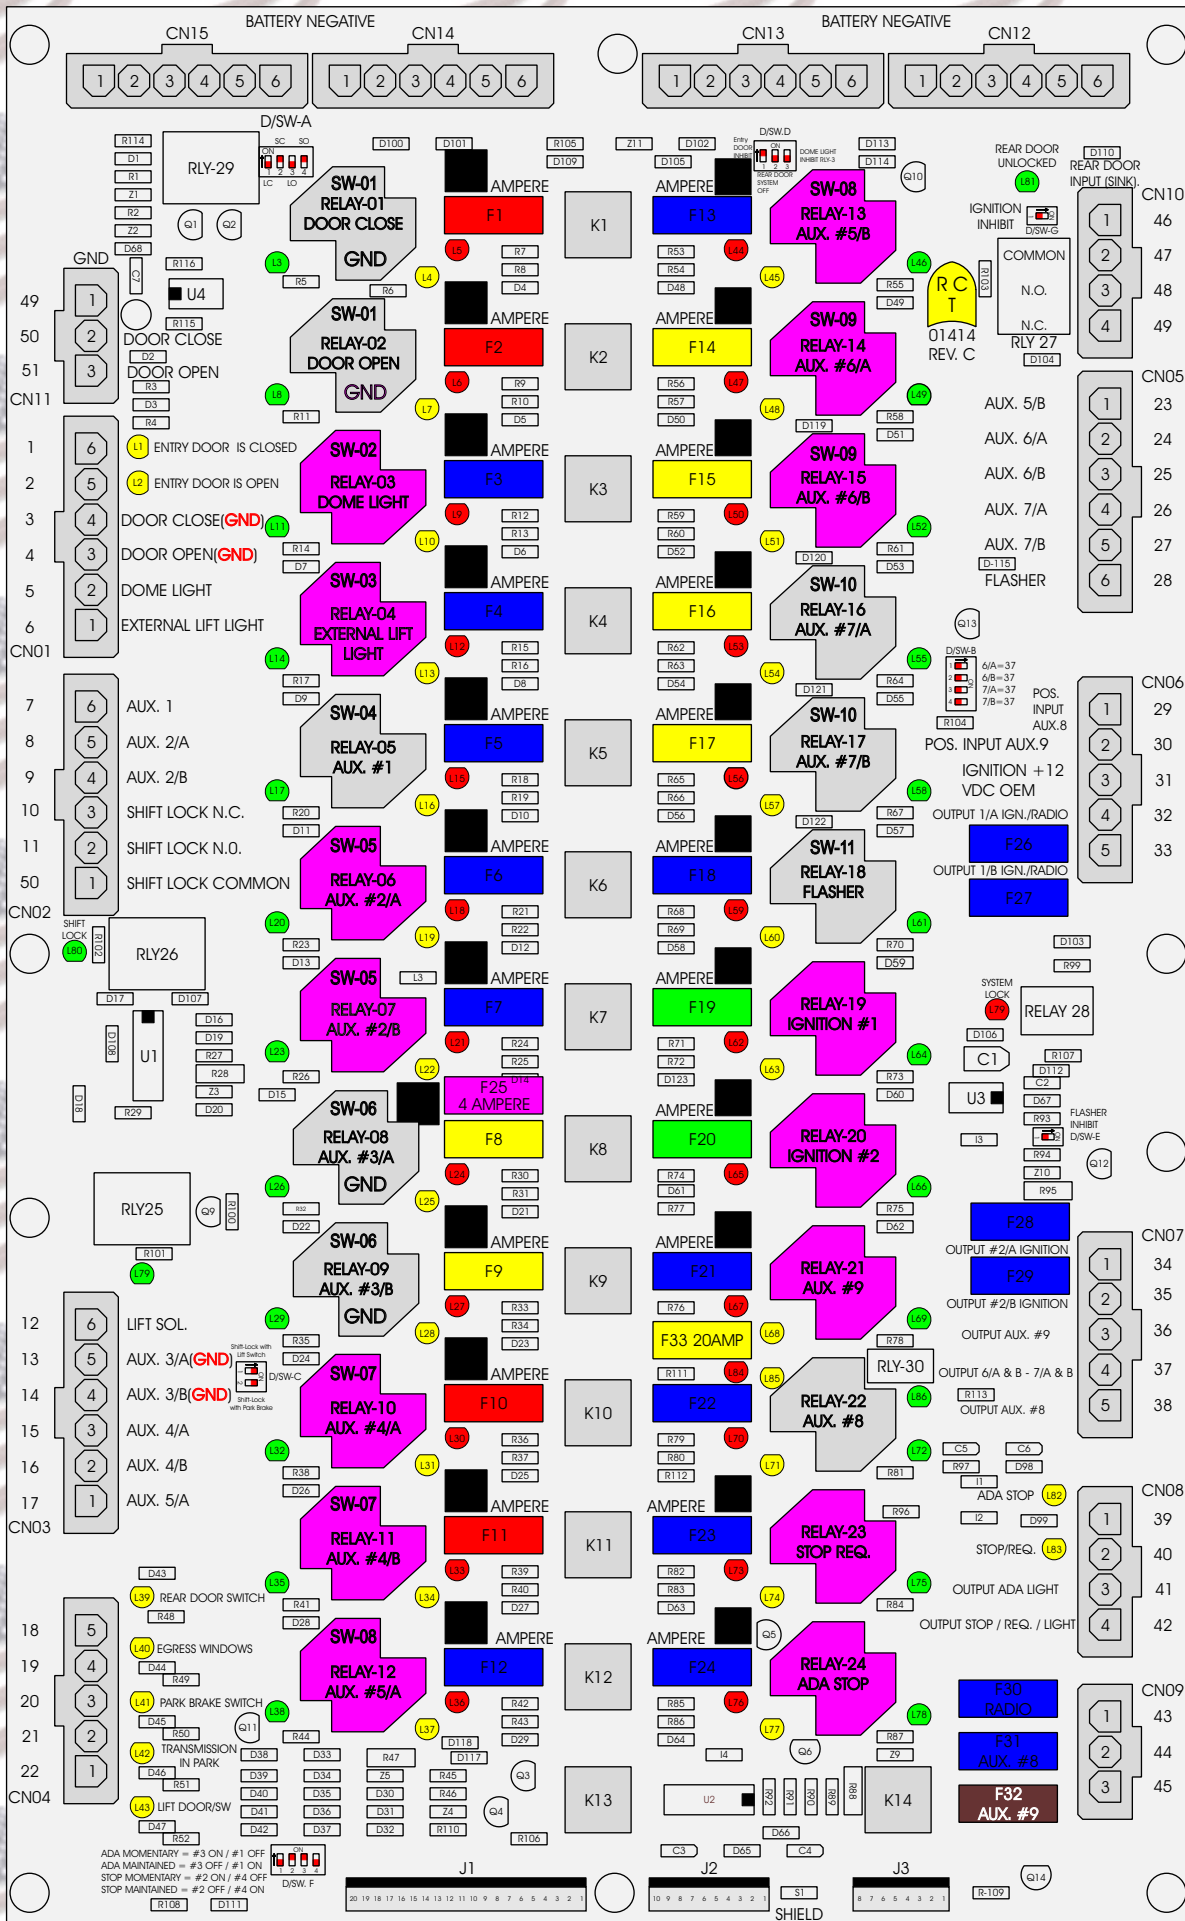

R. C. Ironics Incorporated

RCT-01414-00126

4 AMPERE

10 AMPERE

15 AMPERE

20 AMPERE

25 AMPERE

30 AMPERE

Comes With System

20 19 18 17 16 15 14 13 12 11 10 9 8 7 6 5 4 3 2 1

10 9 8 7 6 5 4 3 2 1

8 7 6 5 4 3 2 1

SHIELD