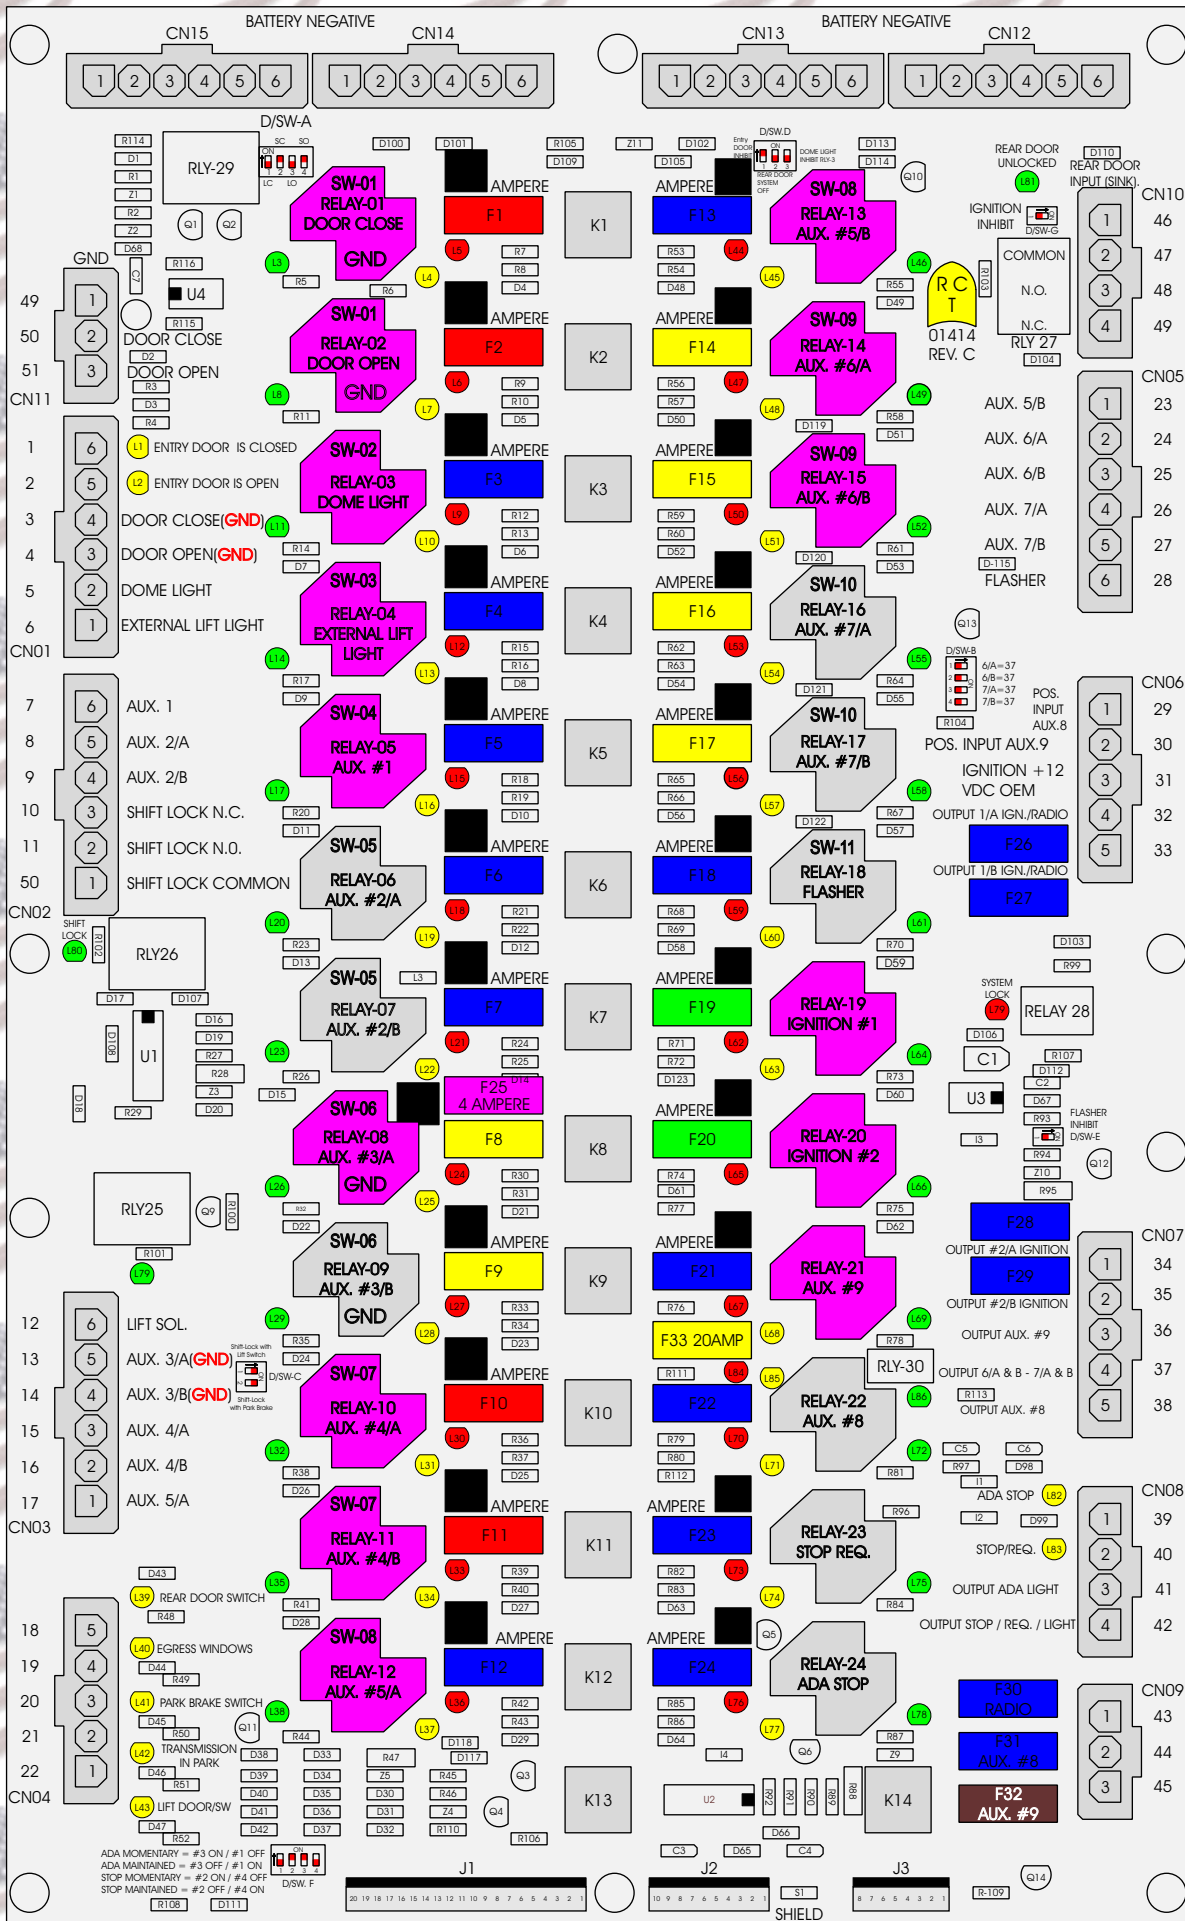

R. C. Tronics Incorporated

RCT-01414-00127

4 AMPERE

10 AMPERE

15 AMPERE

20 AMPERE

25 AMPERE

30 AMPERE

Comes With System

SHIELD