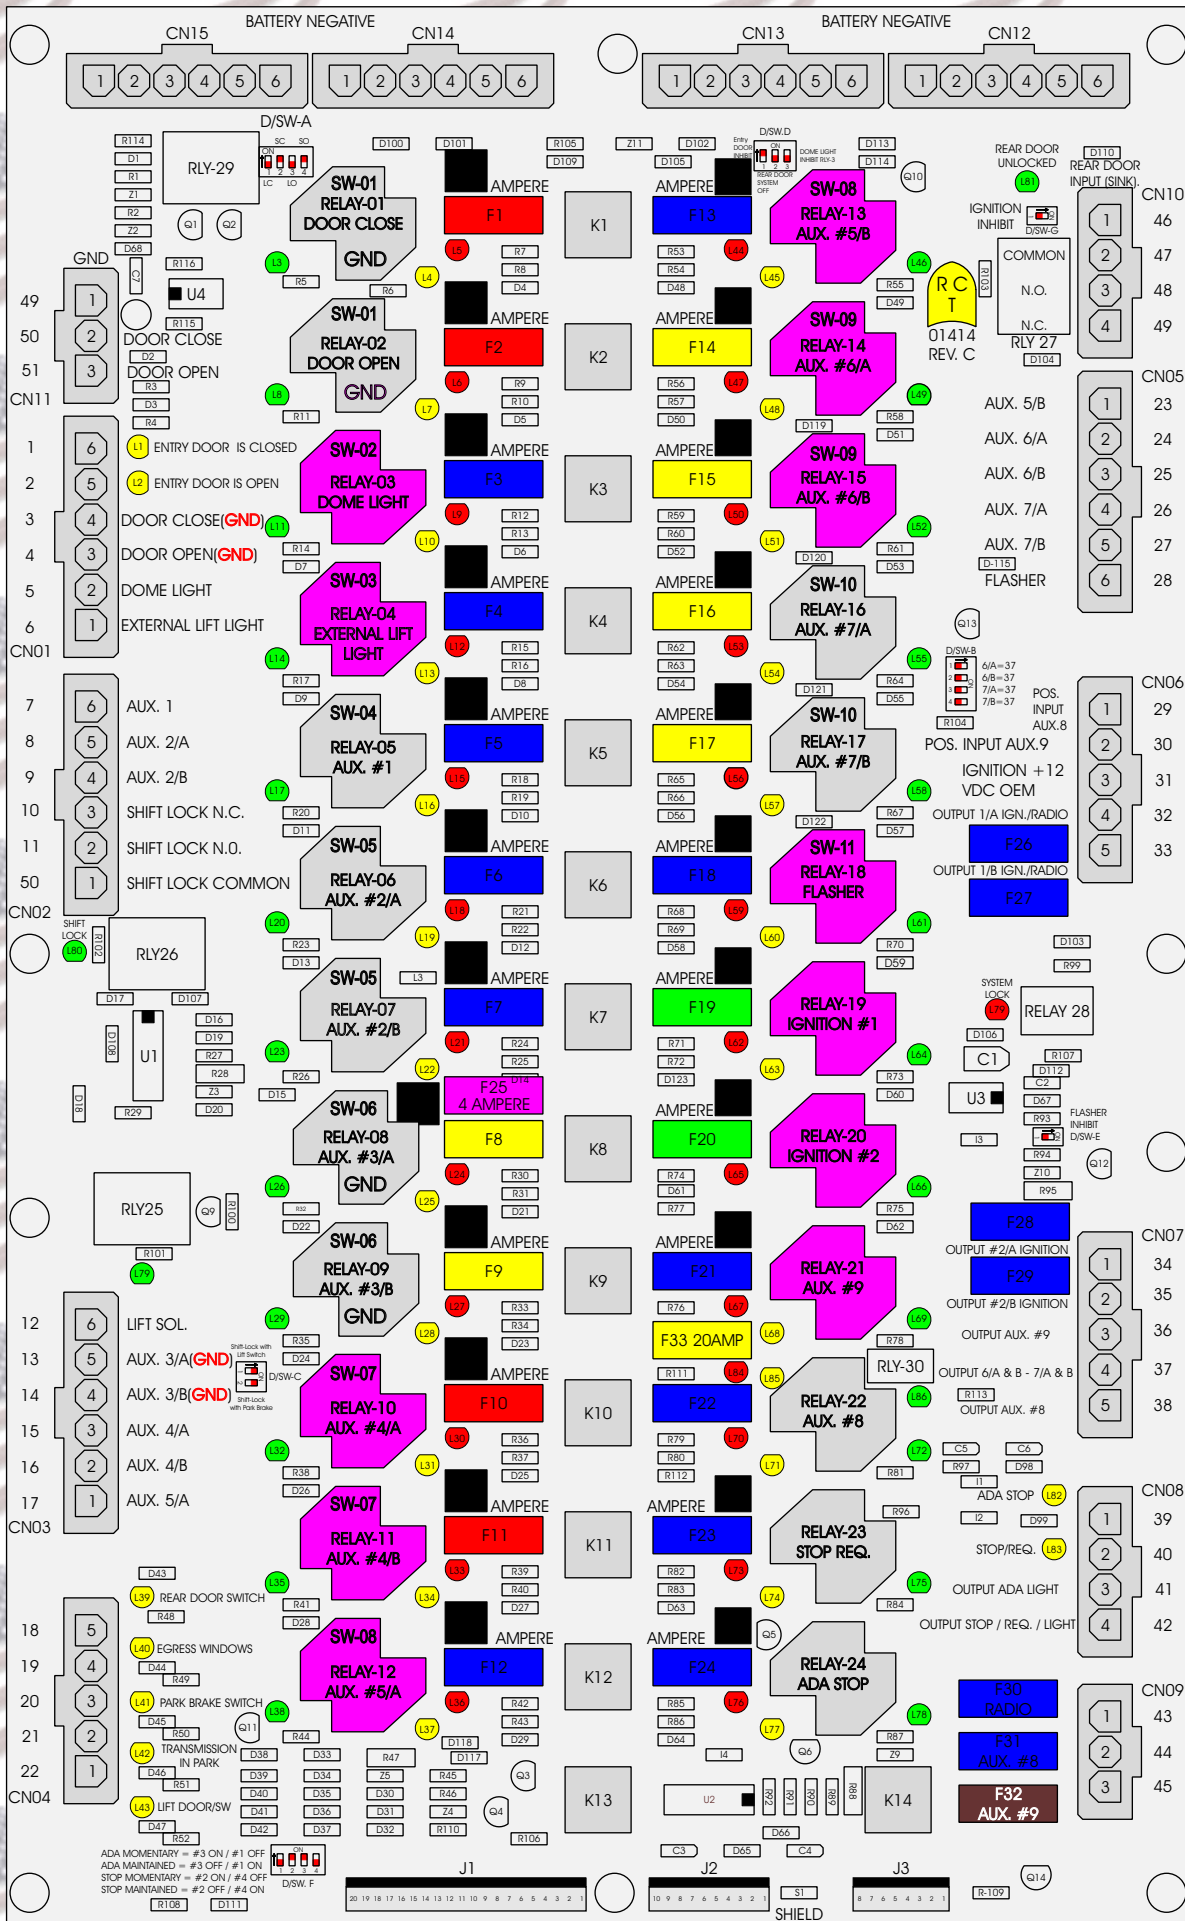

R. C. Ironics Incorporated

RCT-01414-00128

4 AMPERE

10 AMPERE

15 AMPERE

20 AMPERE

25 AMPERE

30 AMPERE

Comes With System

SHIELD