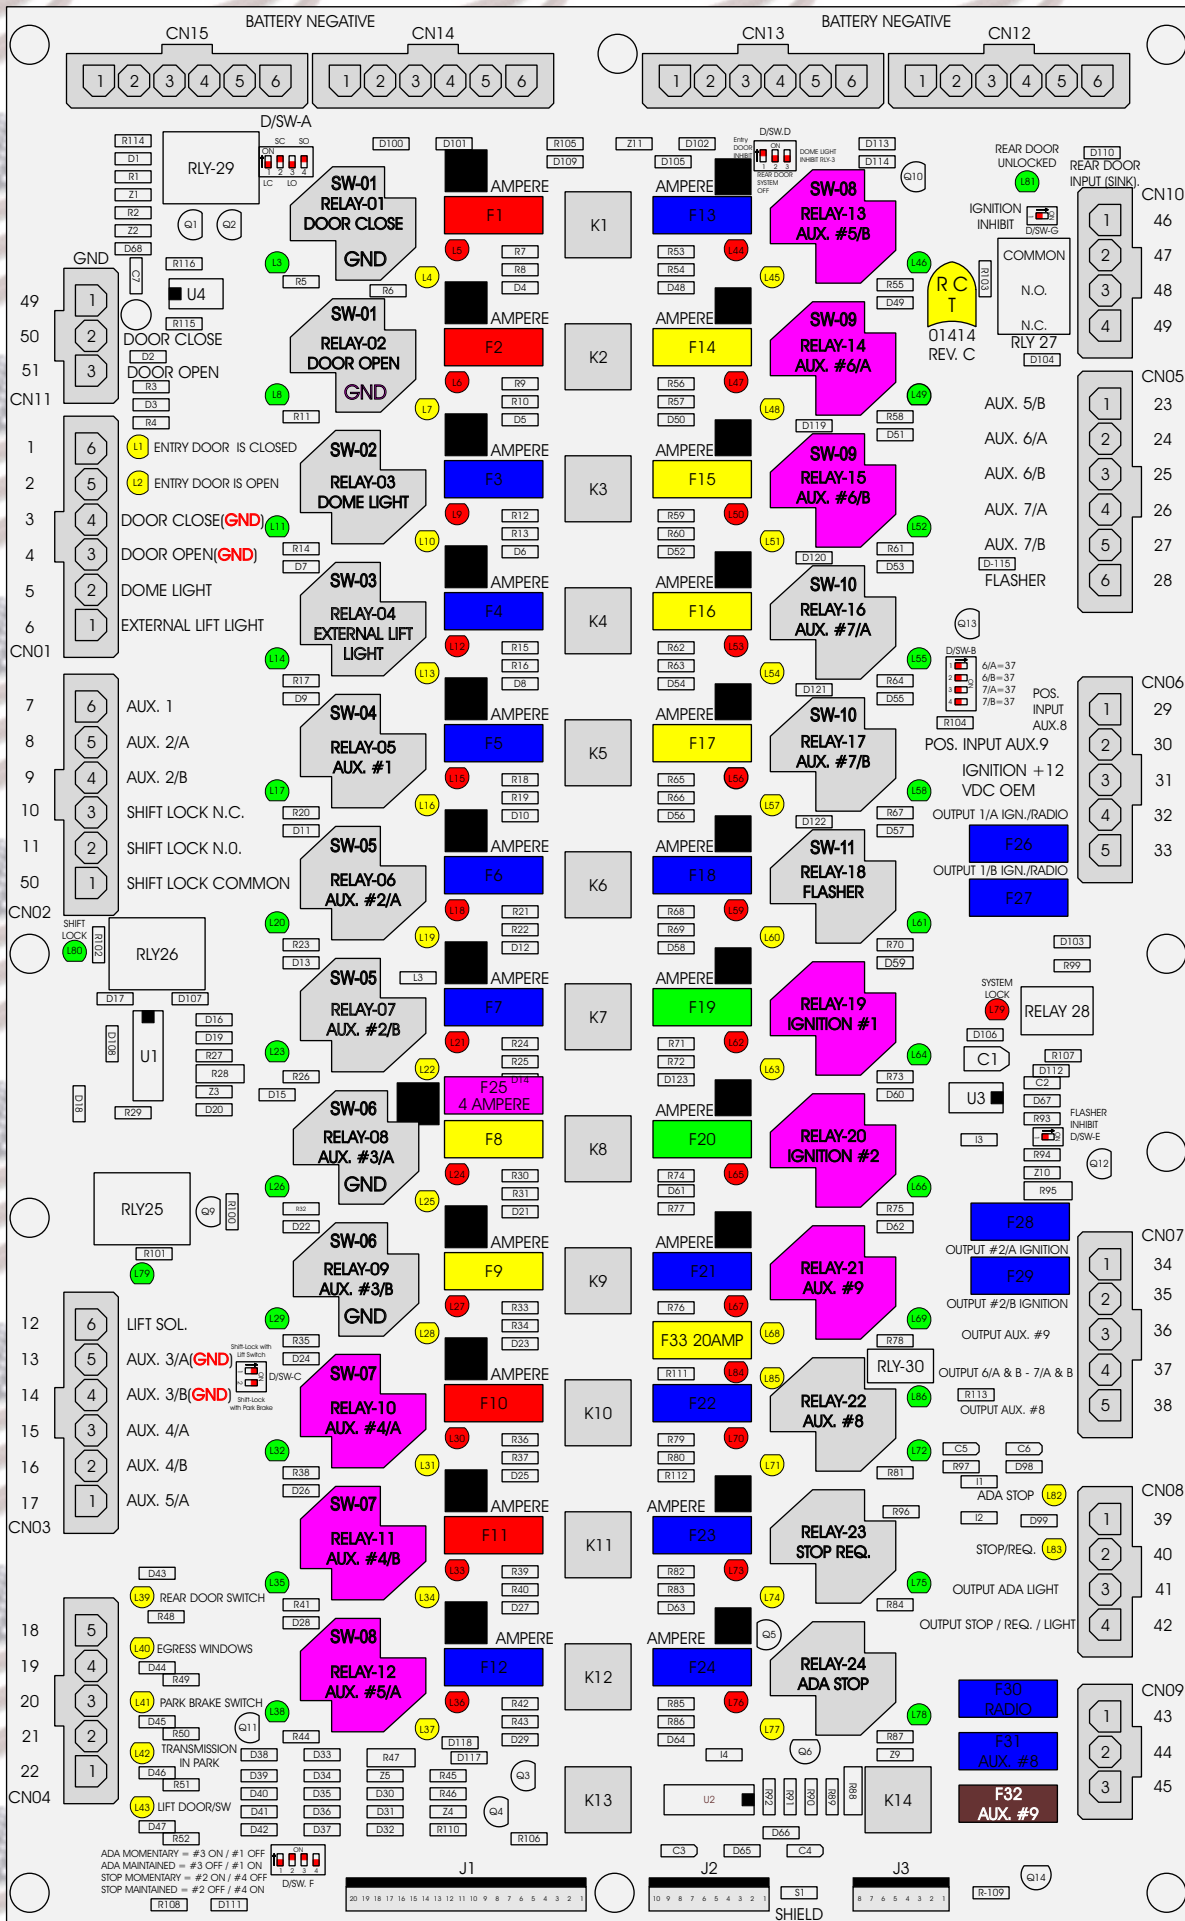

R. C. Ironics Incorporated

RCT-01414-00130

4 AMPERE

10 AMPERE

15 AMPERE

20 AMPERE

25 AMPERE

30 AMPERE

Comes With System

SHIELD