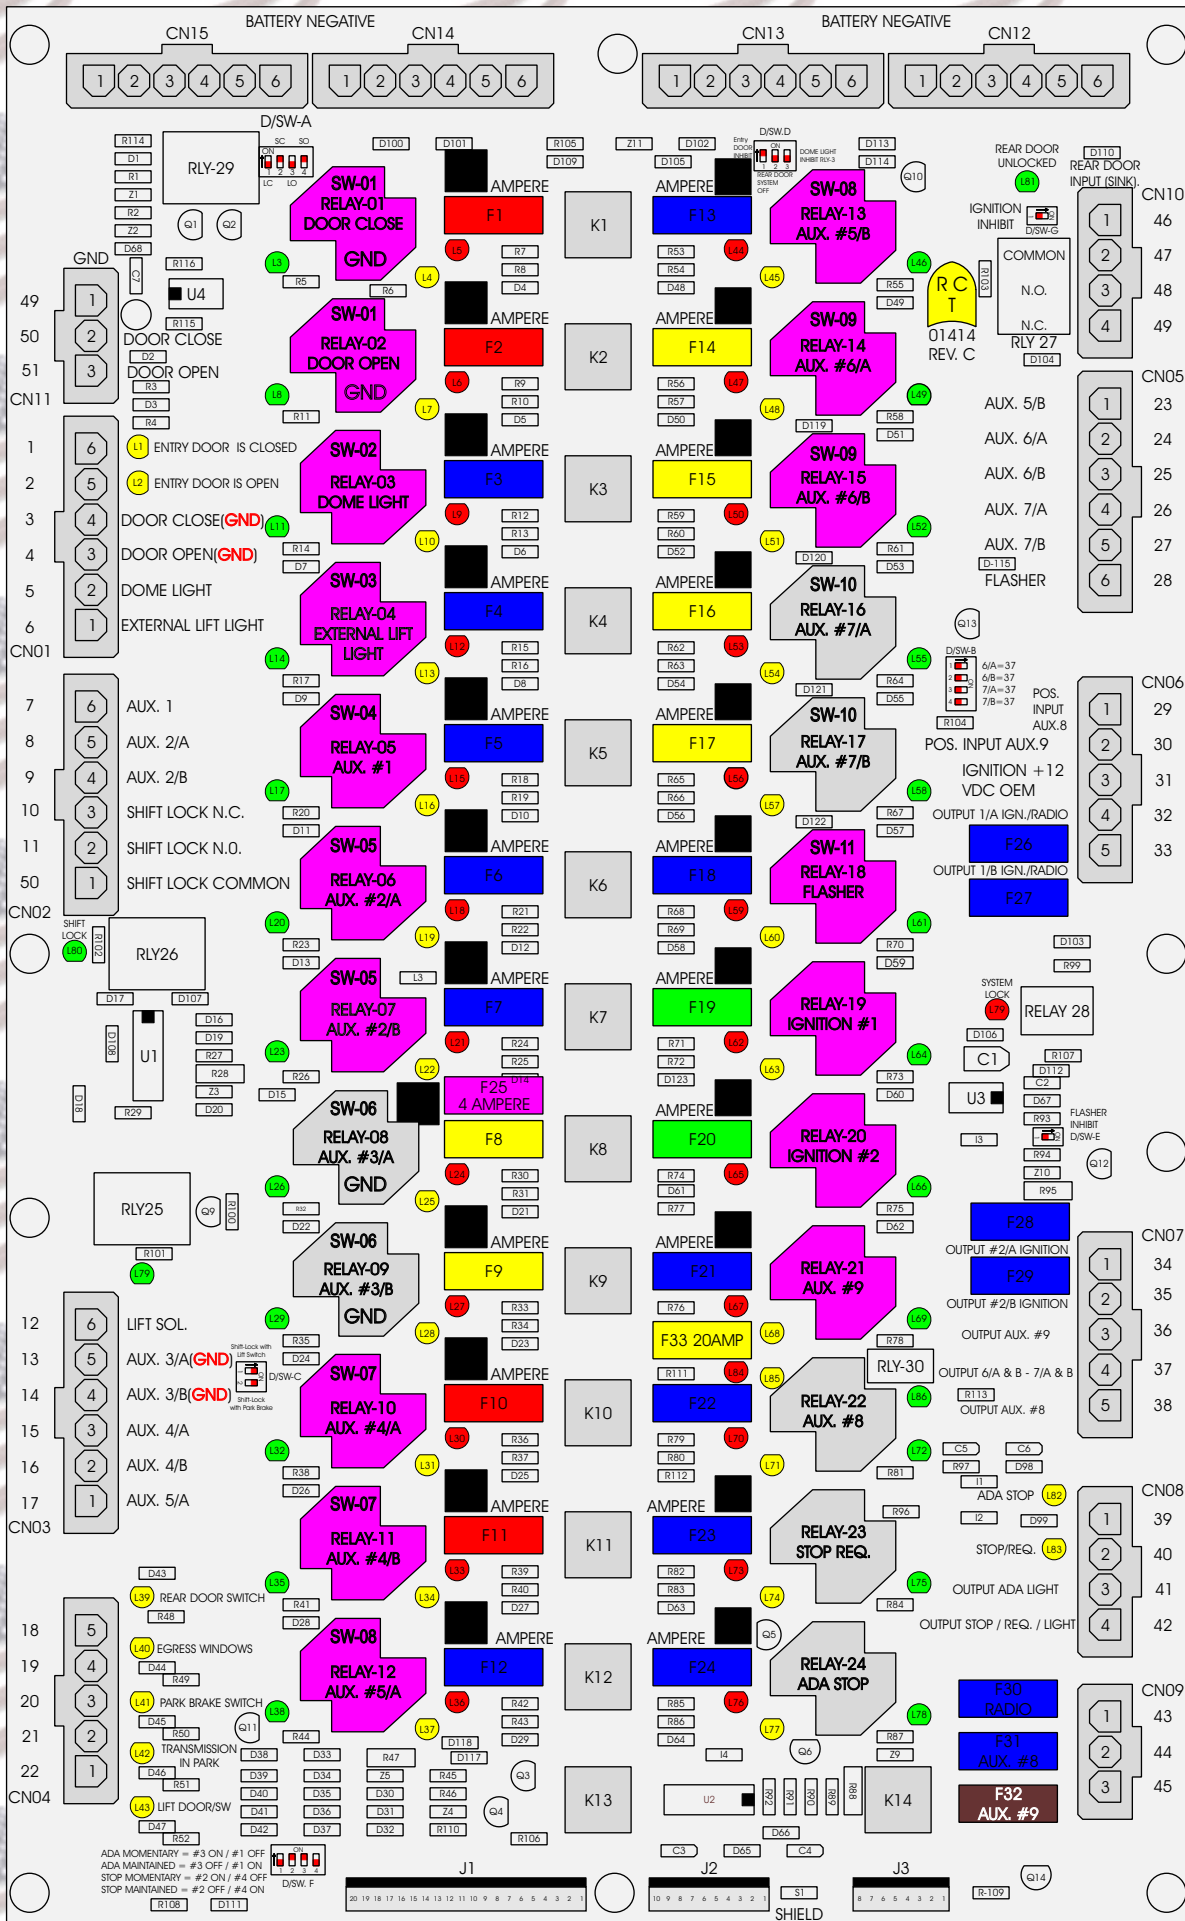

R. C. Ironics Incorporated

RCT-01414-00131

4 AMPERE

10 AMPERE

15 AMPERE

20 AMPERE

25 AMPERE

30 AMPERE

Comes With System

SHIELD