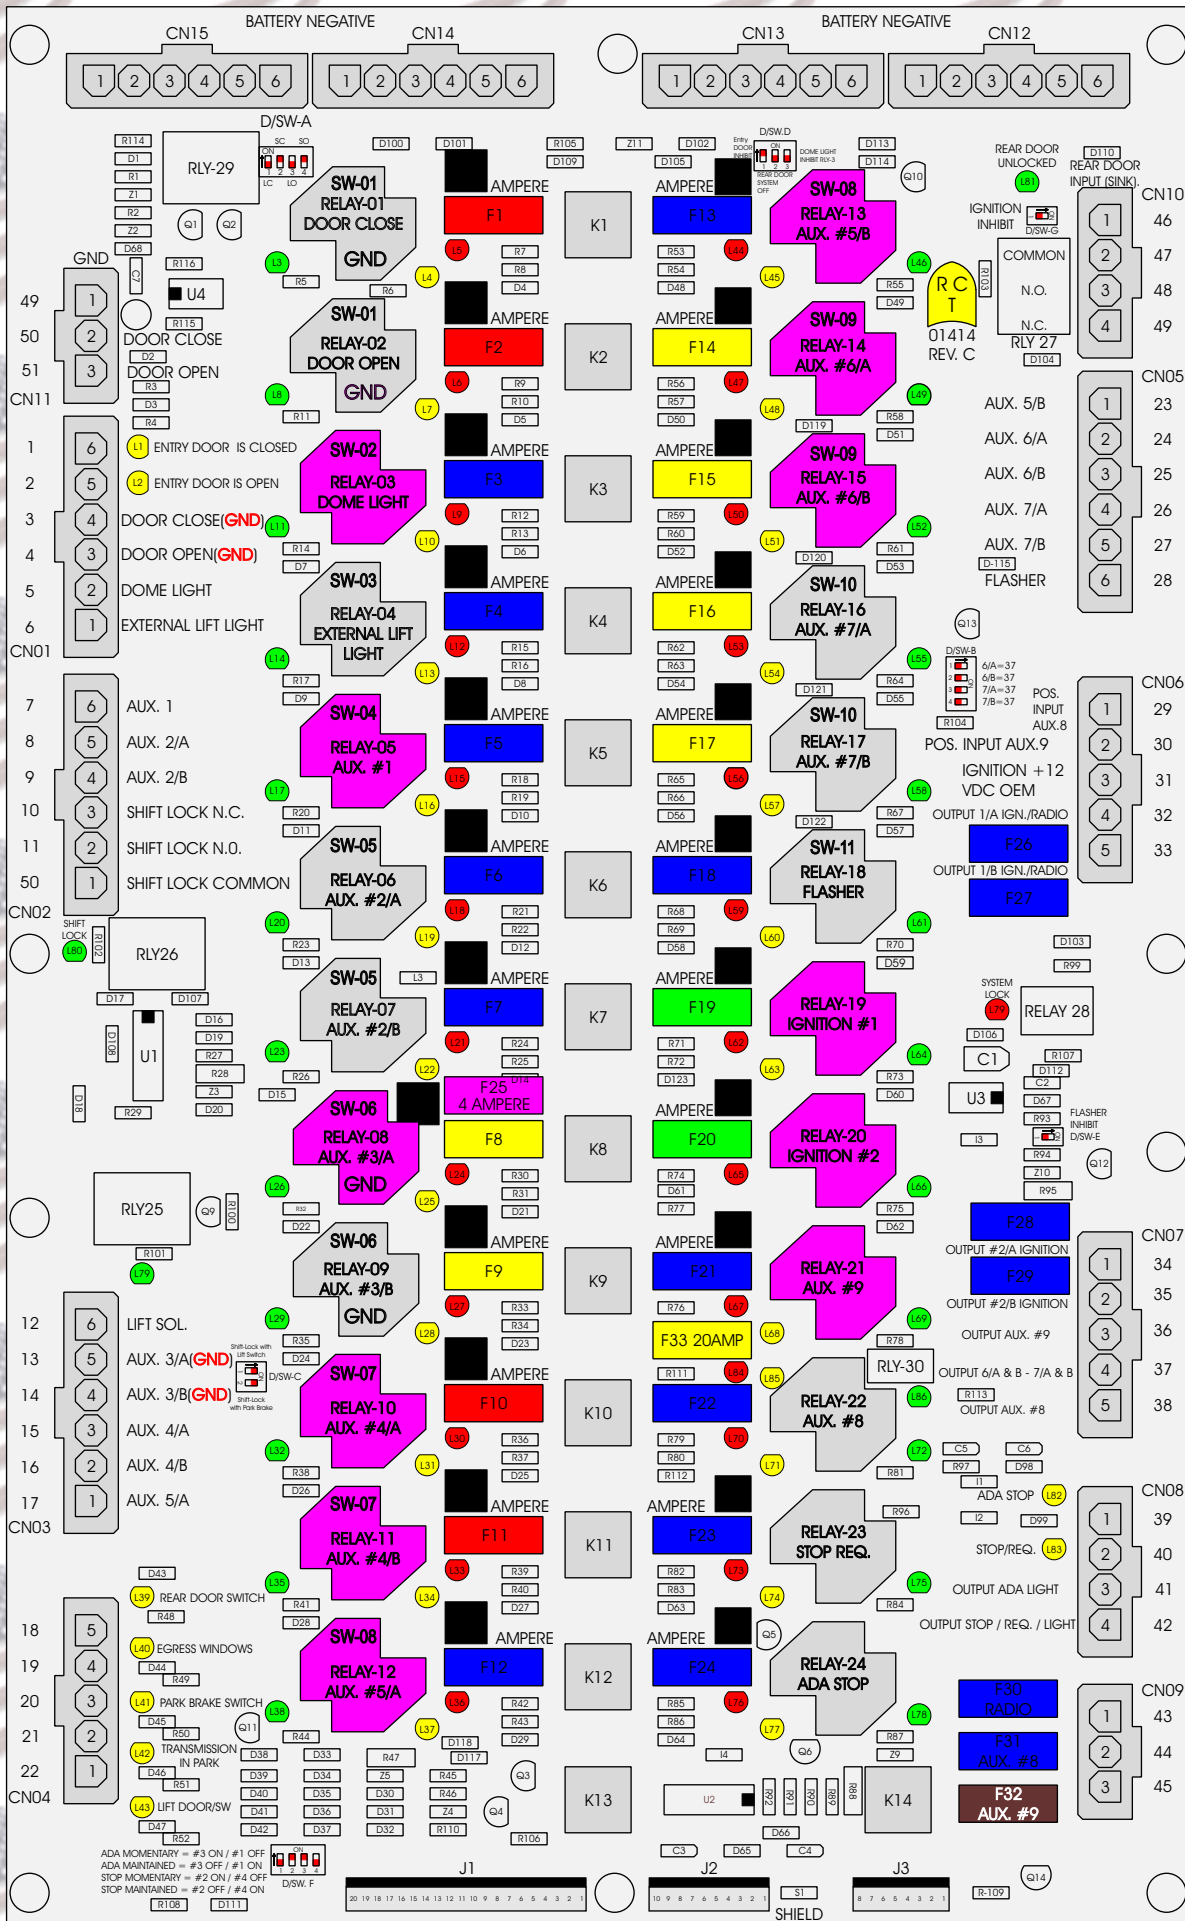

R. C. Ironics Incorporated

RCT-01414-00132

4 AMPERE

10 AMPERE

15 AMPERE

20 AMPERE

25 AMPERE

30 AMPERE

Comes With System

SHIELD