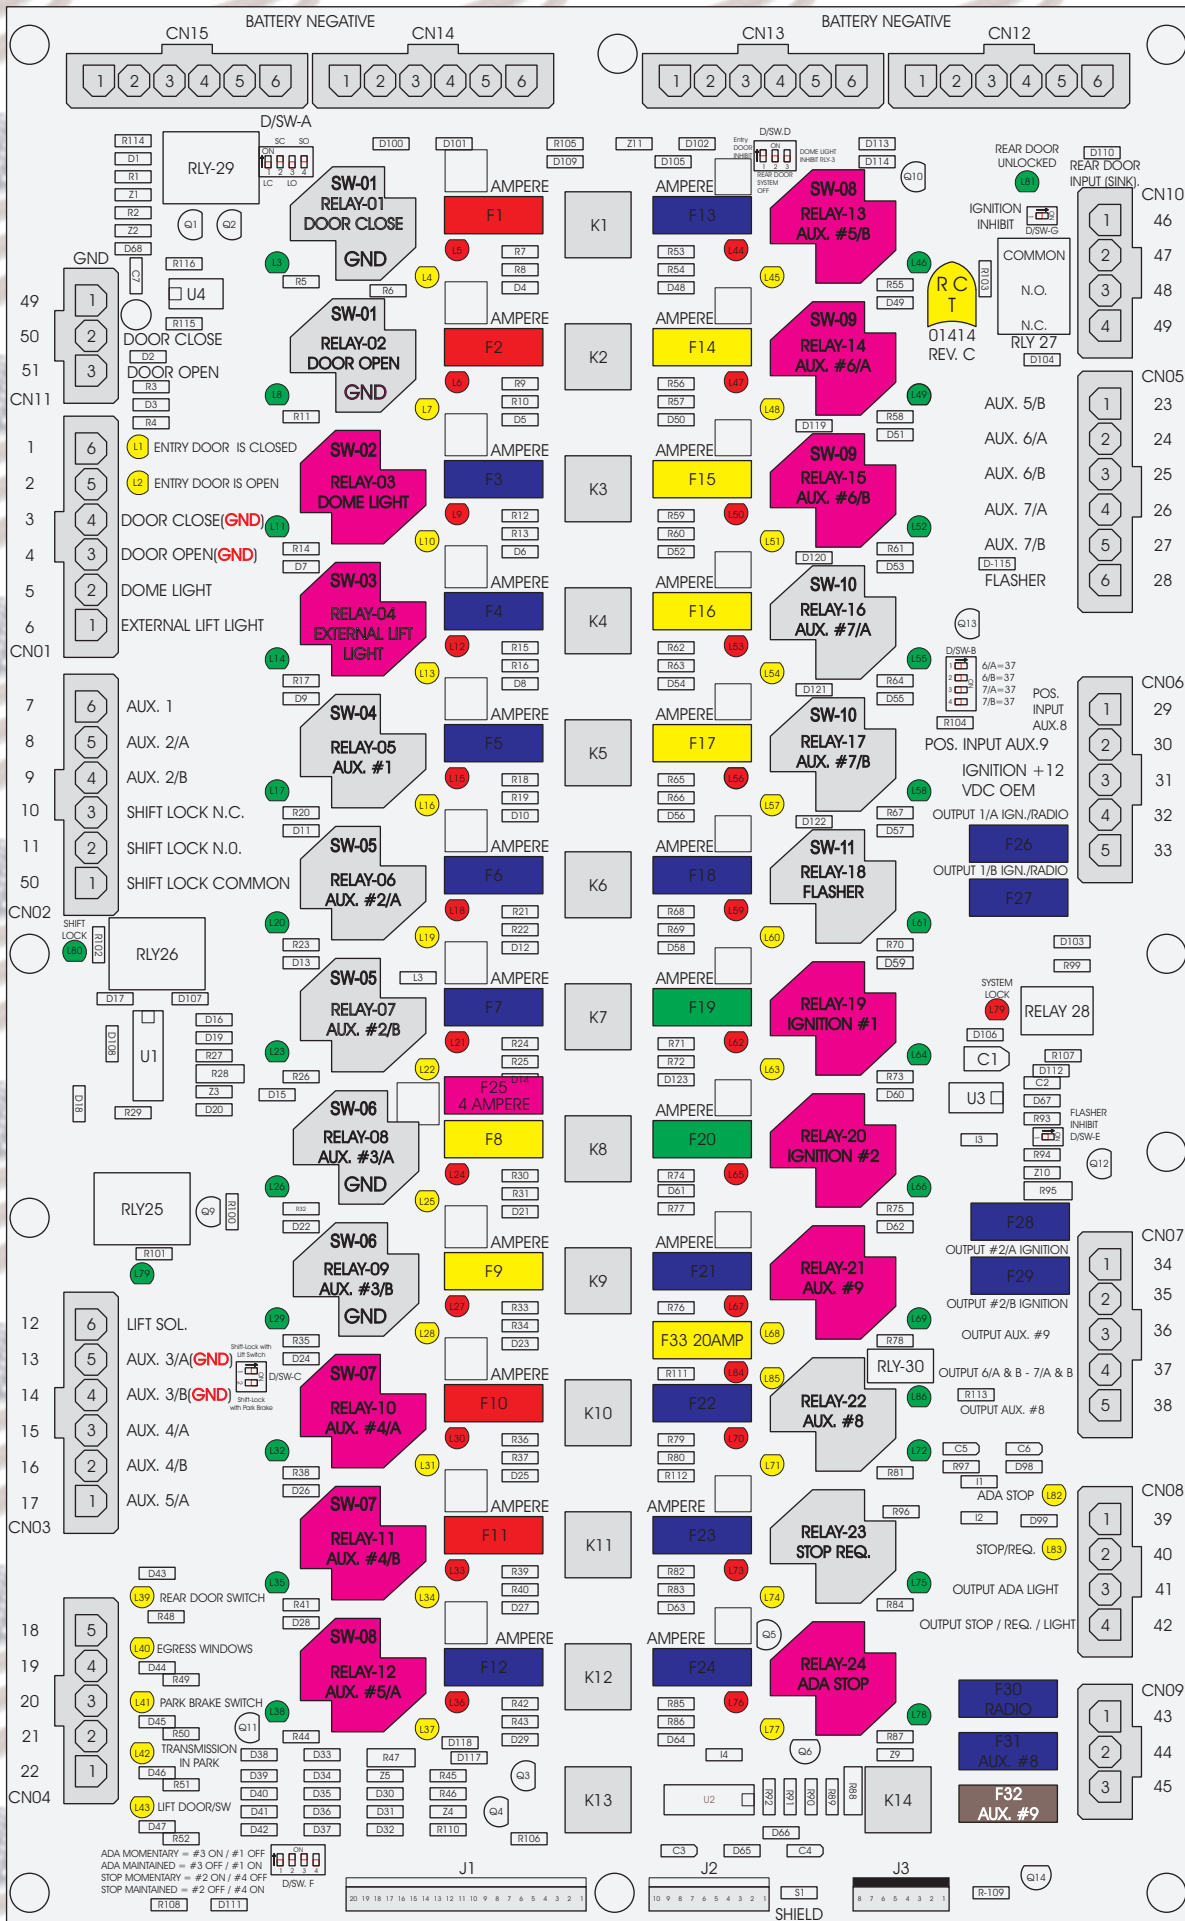

R. C. Tronics Incorporated

RCT-01414-00134