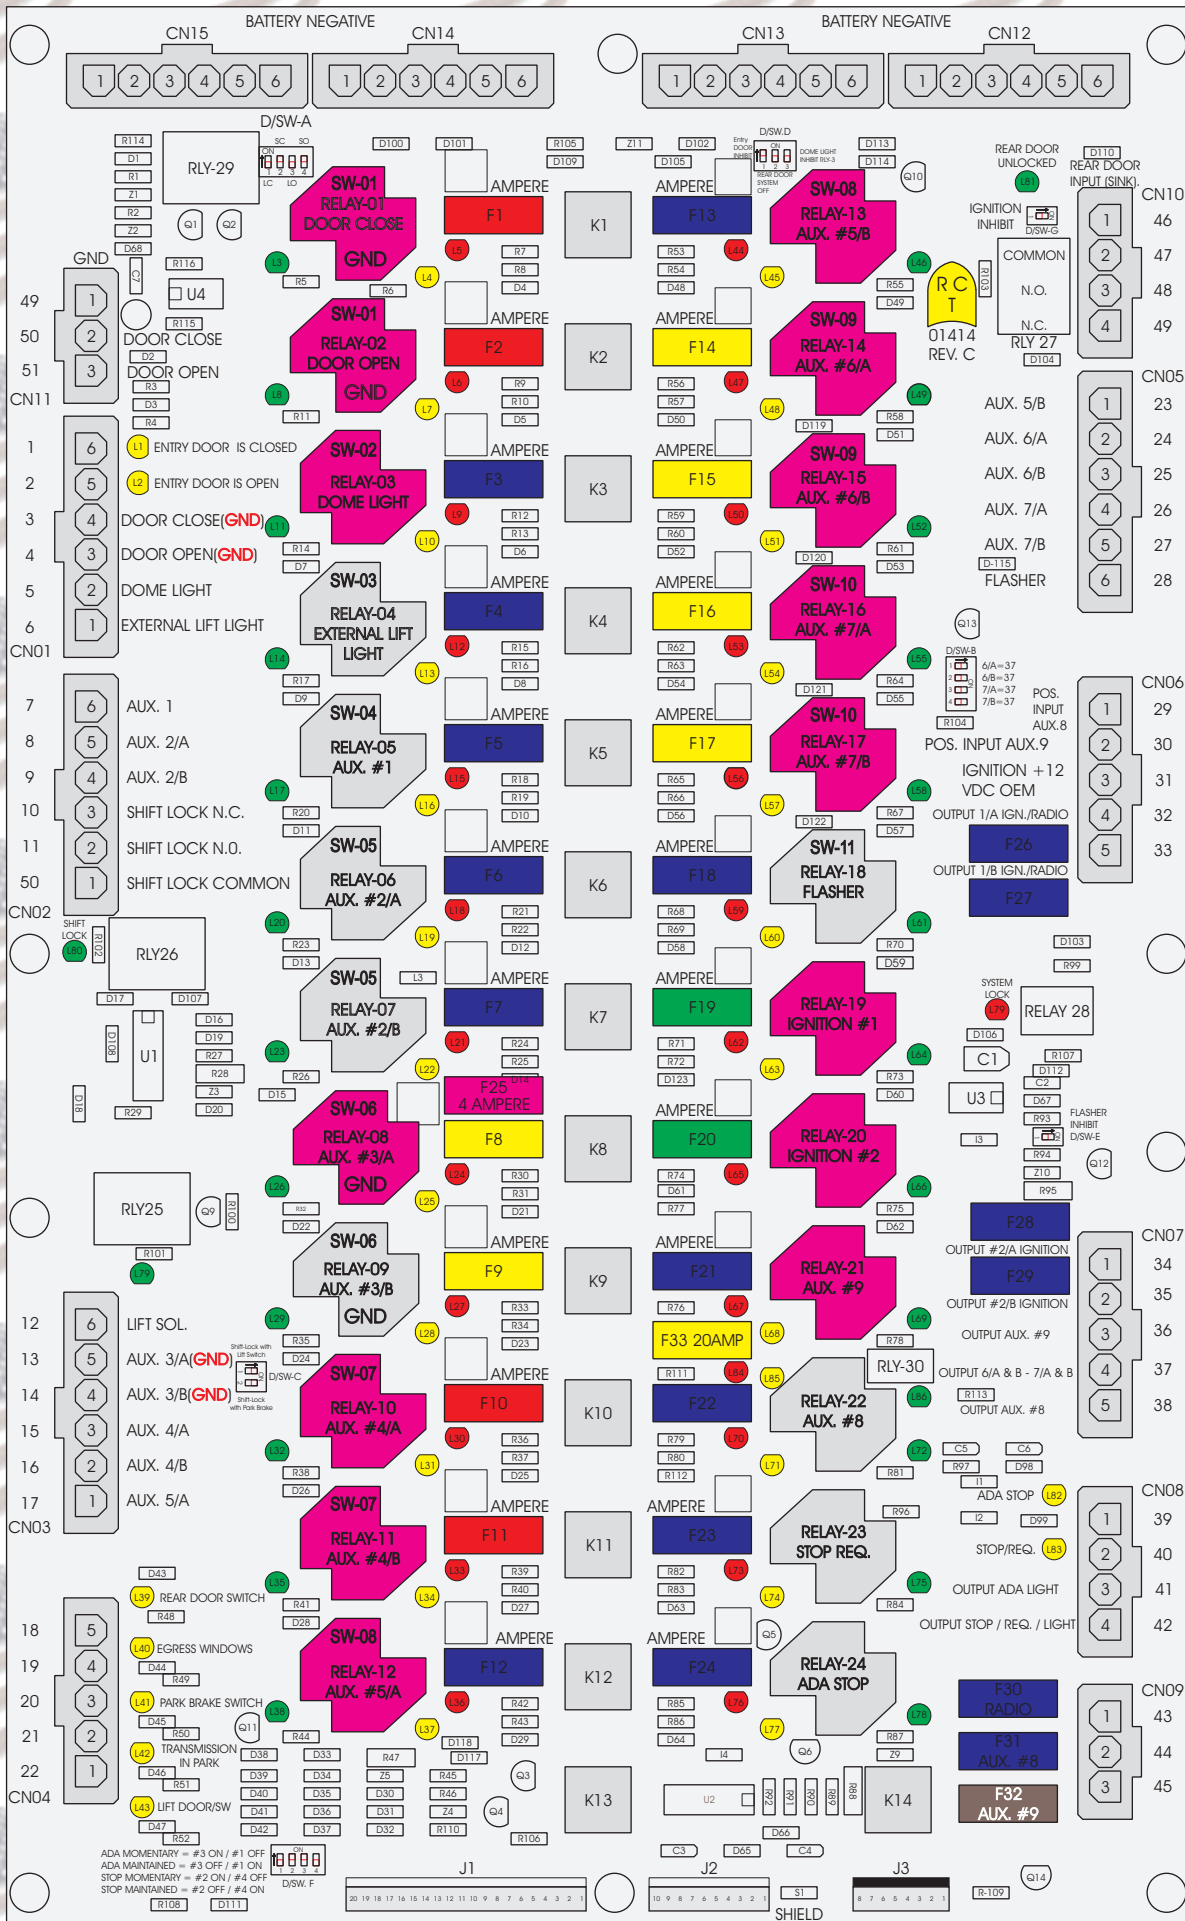

R. C. Tronics Incorporated

RCT-01414-00135

4 AMPERE

10 AMPERE

15 AMPERE

20 AMPERE

25 AMPERE

30 AMPERE

Comes With System

J1 20 19 18 17 16 15 14 13 12 11 10 9 8 7 6 5 4 3 2 1

J2 10 9 8 7 6 5 4 3 2 1

J3 8 7 6 5 4 3 2 1

SHIELD