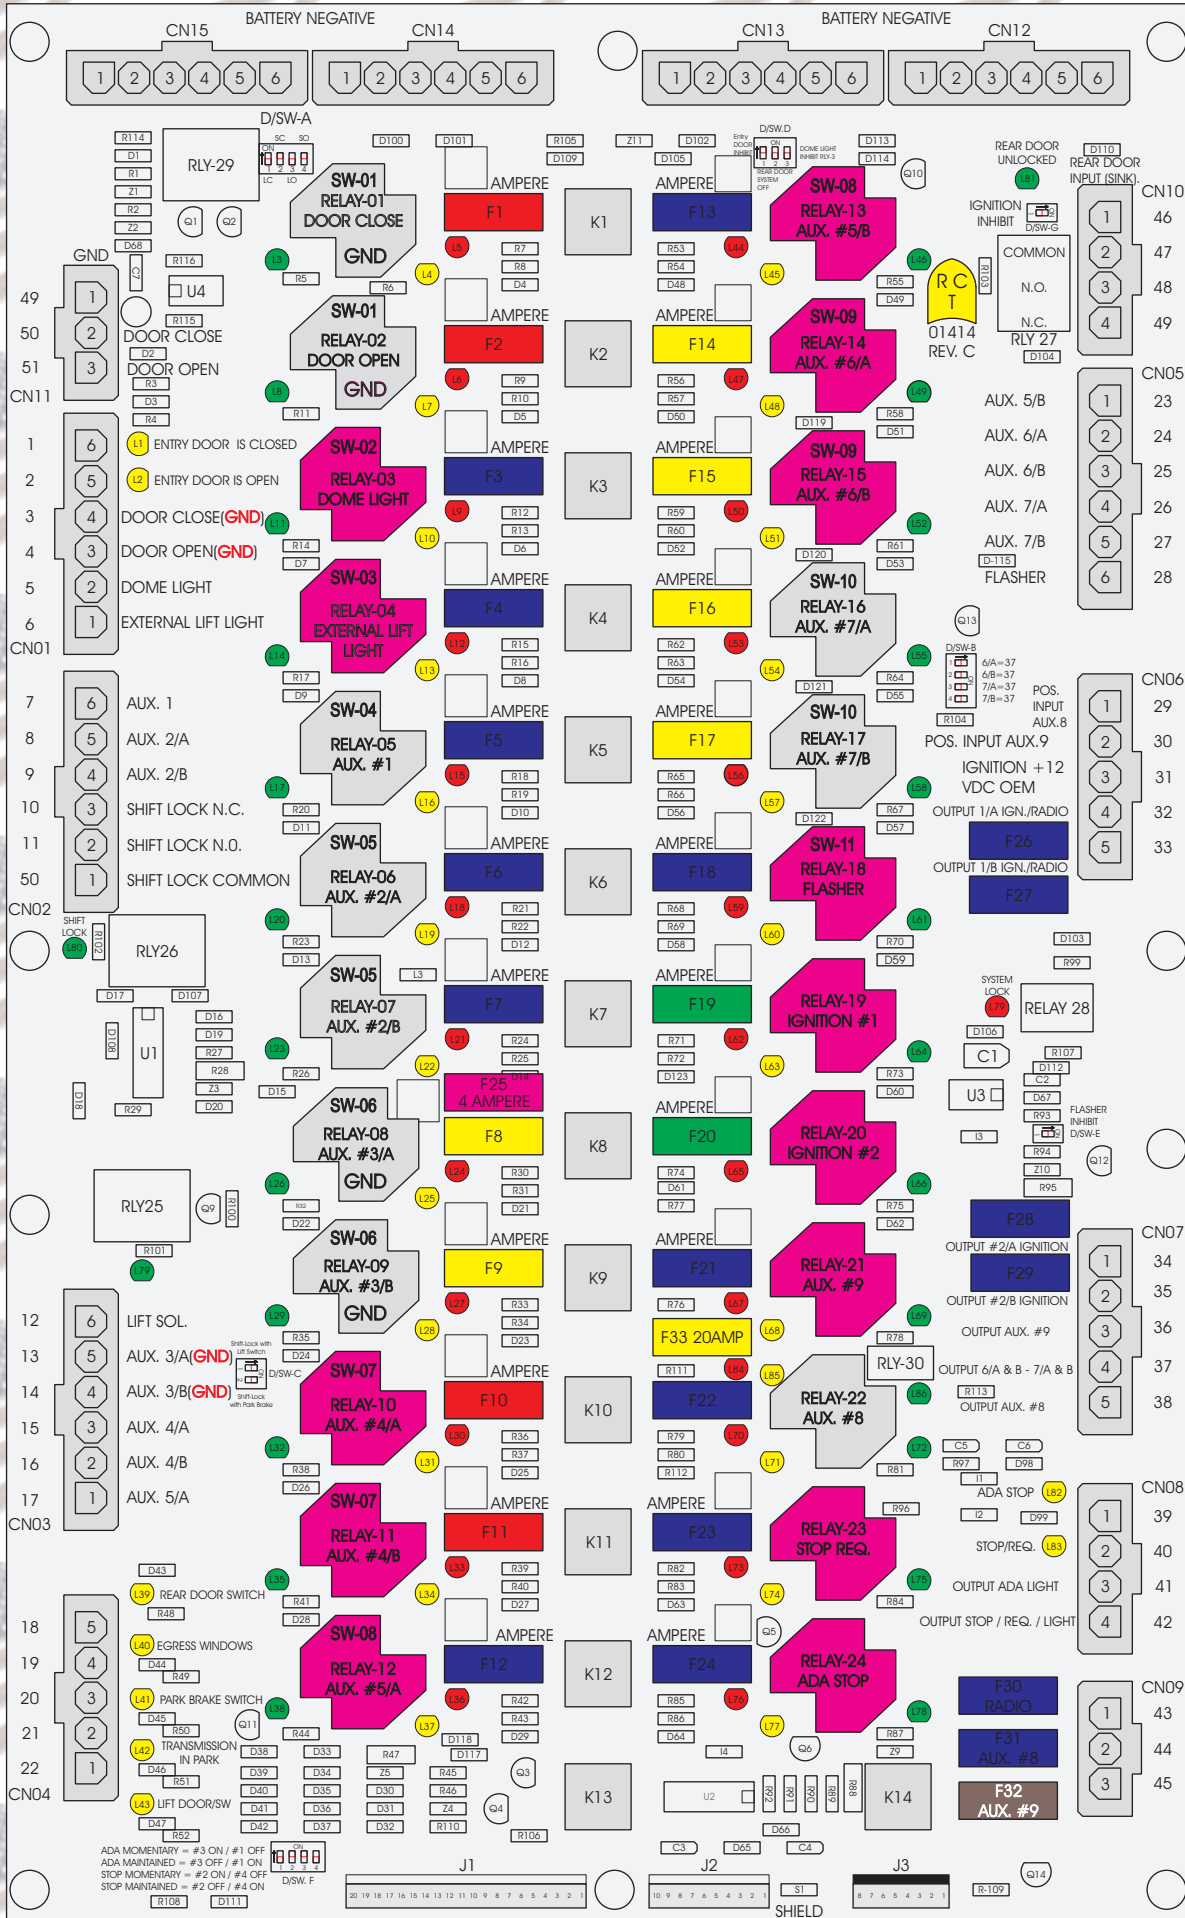

R. C. Ironics Incorporated

RCT-01414-00136

4 AMPERE

10 AMPERE

15 AMPERE

20 AMPERE

25 AMPERE

30 AMPERE

Comes With System

J1
20 19 18 17 16 15 14 13 12 11 10 9 8 7 6 5 4 3 2 1

J2
10 9 8 7 6 5 4 3 2 1

J3
S1
8 7 6 5 4 3 2 1

SHIELD