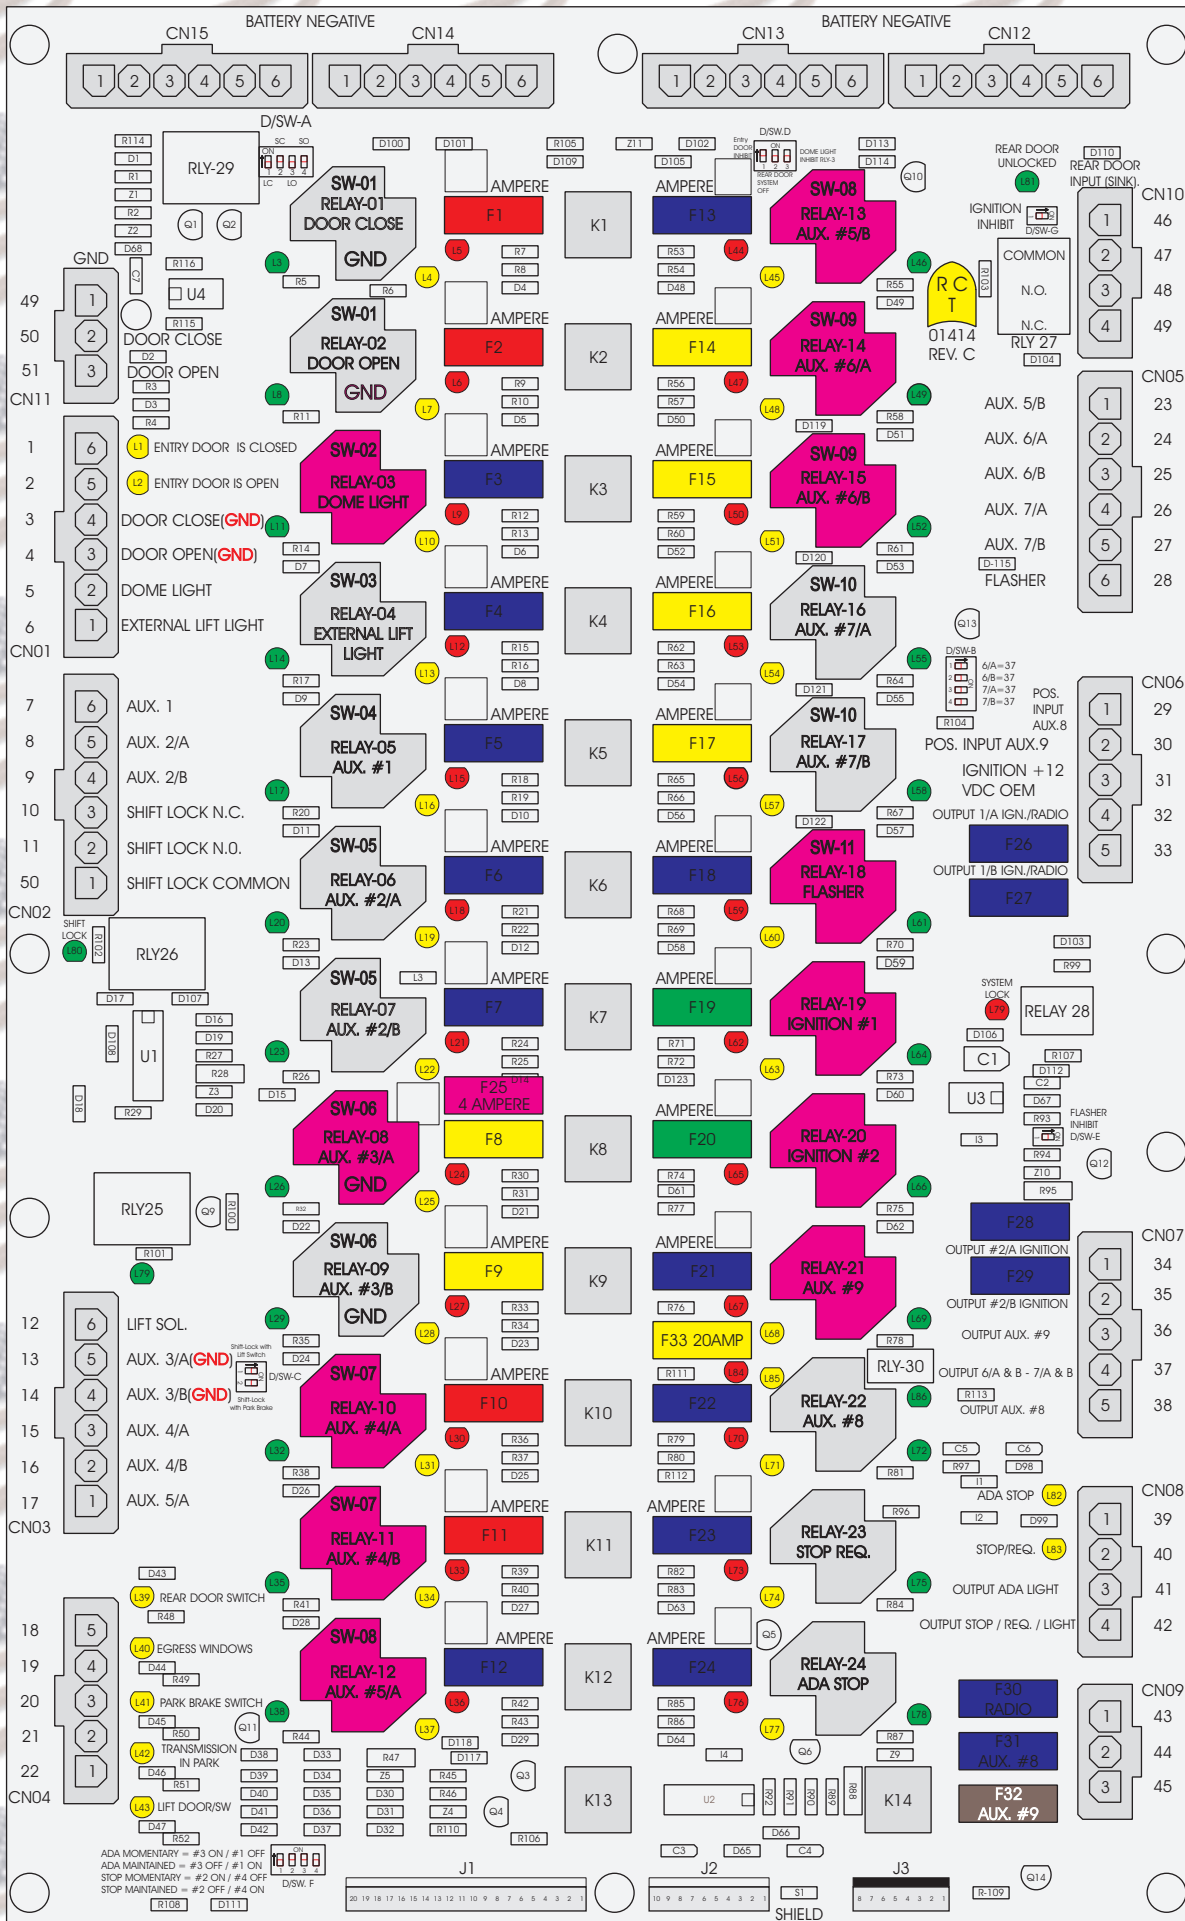

R. C. Tronics Incorporated

RCT-01414-00138

4 AMPERE

10 AMPERE

15 AMPERE

20 AMPERE

25 AMPERE

30 AMPERE

Comes With System