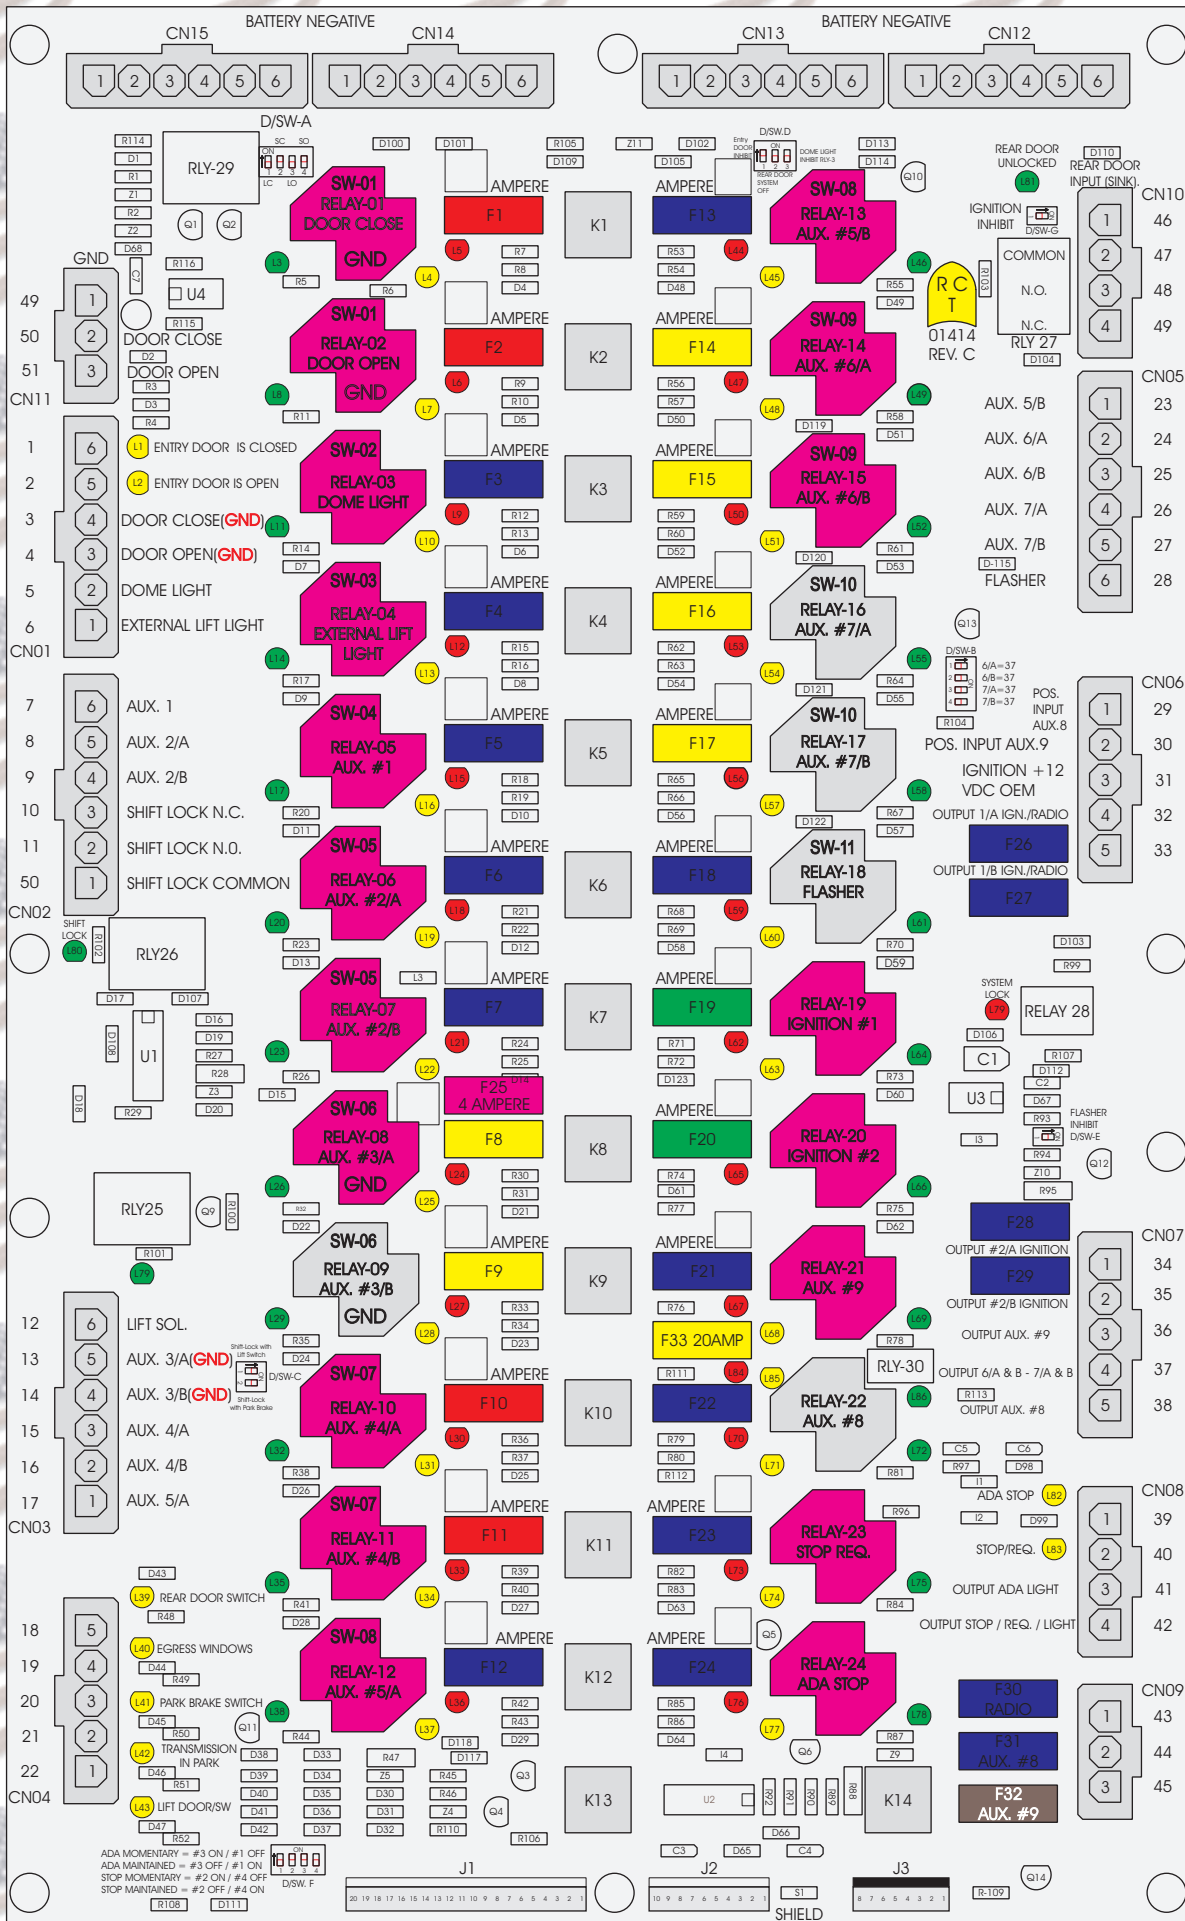

R. C. Tronics Incorporated

RCT-01414-00139

4 AMPERE

10 AMPERE

15 AMPERE

20 AMPERE

25 AMPERE

30 AMPERE

Comes With System

SHIELD