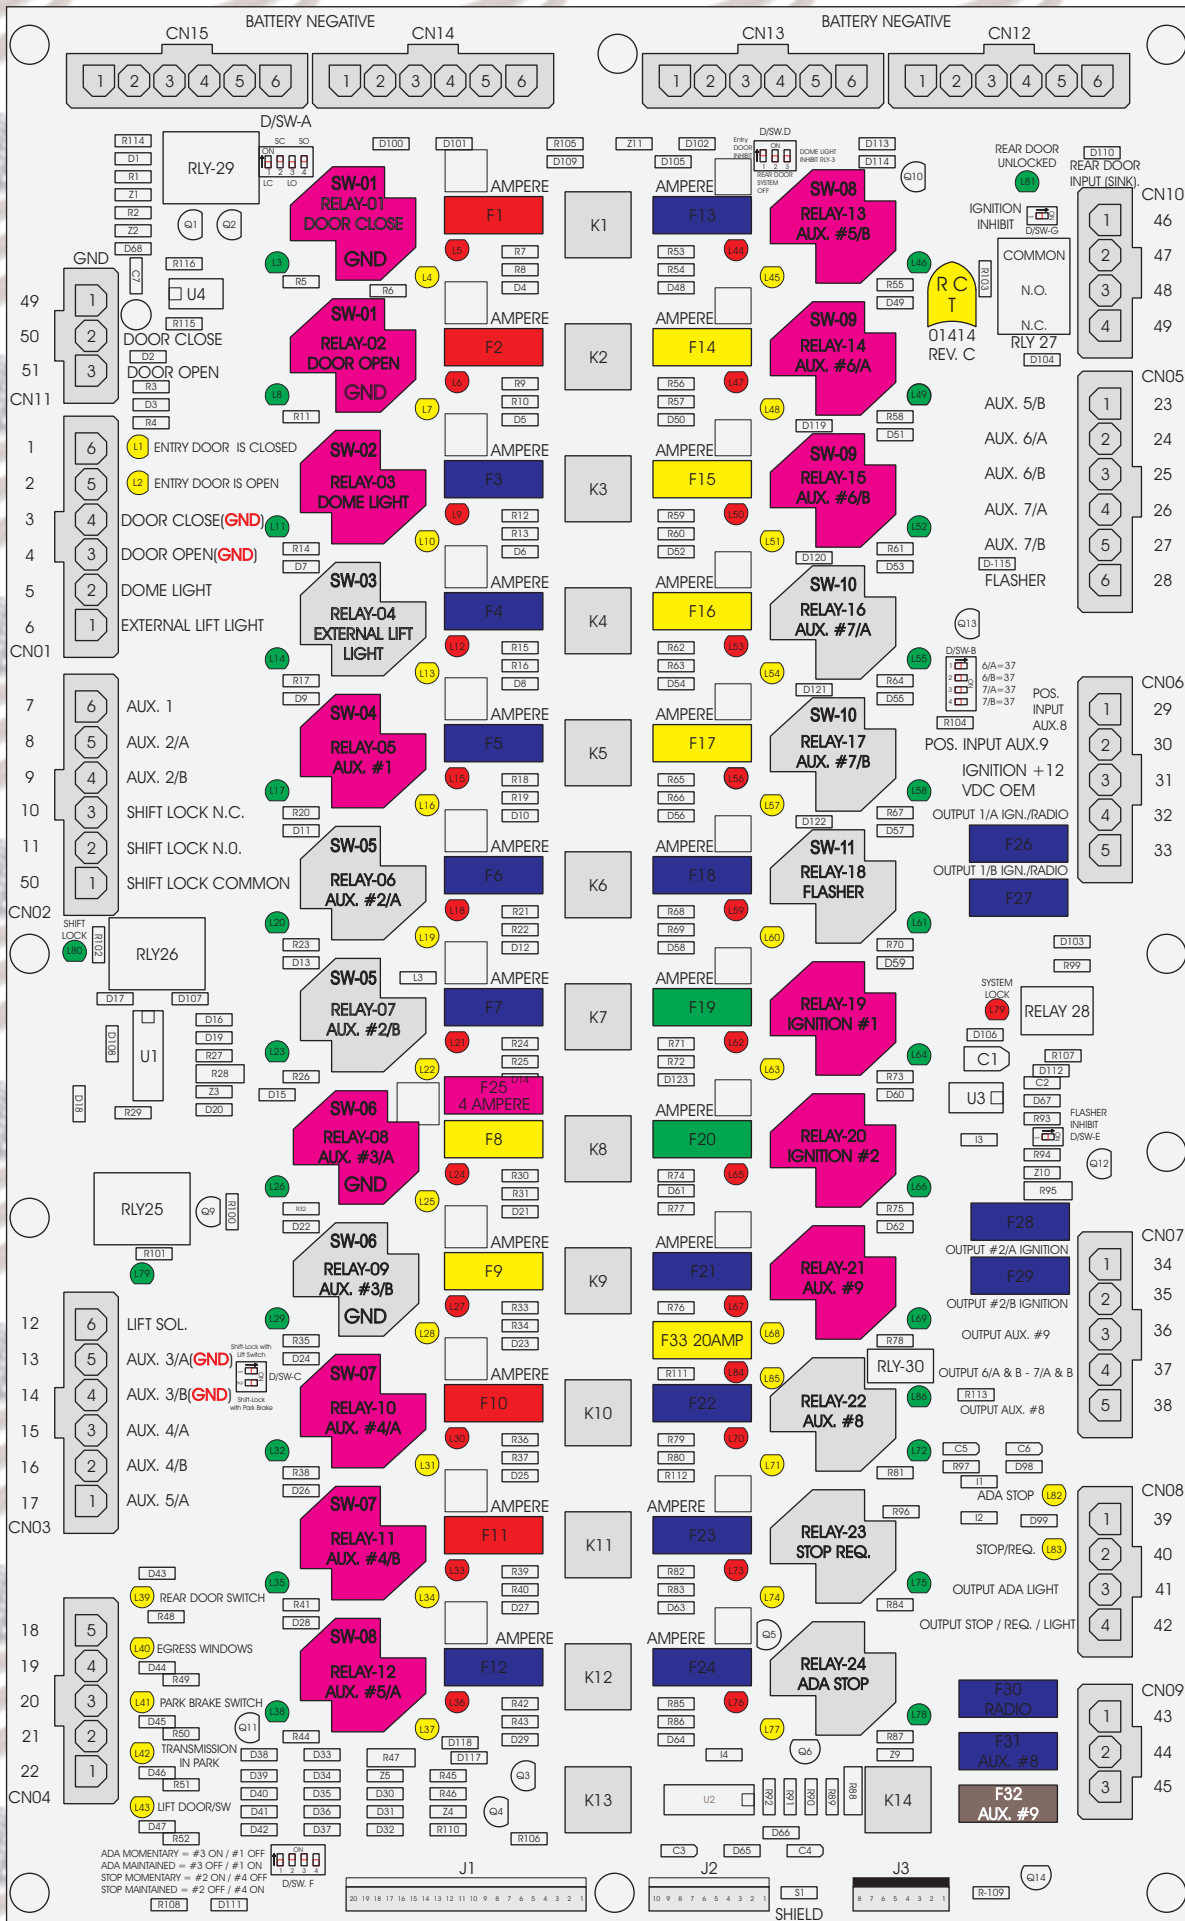

# R. C. Ironics Incorporated

RCT-01414-00140

4 AMPERE

10 AMPERE

15 AMPERE

20 AMPERE

25 AMPERE

30 AMPERE

Comes With System