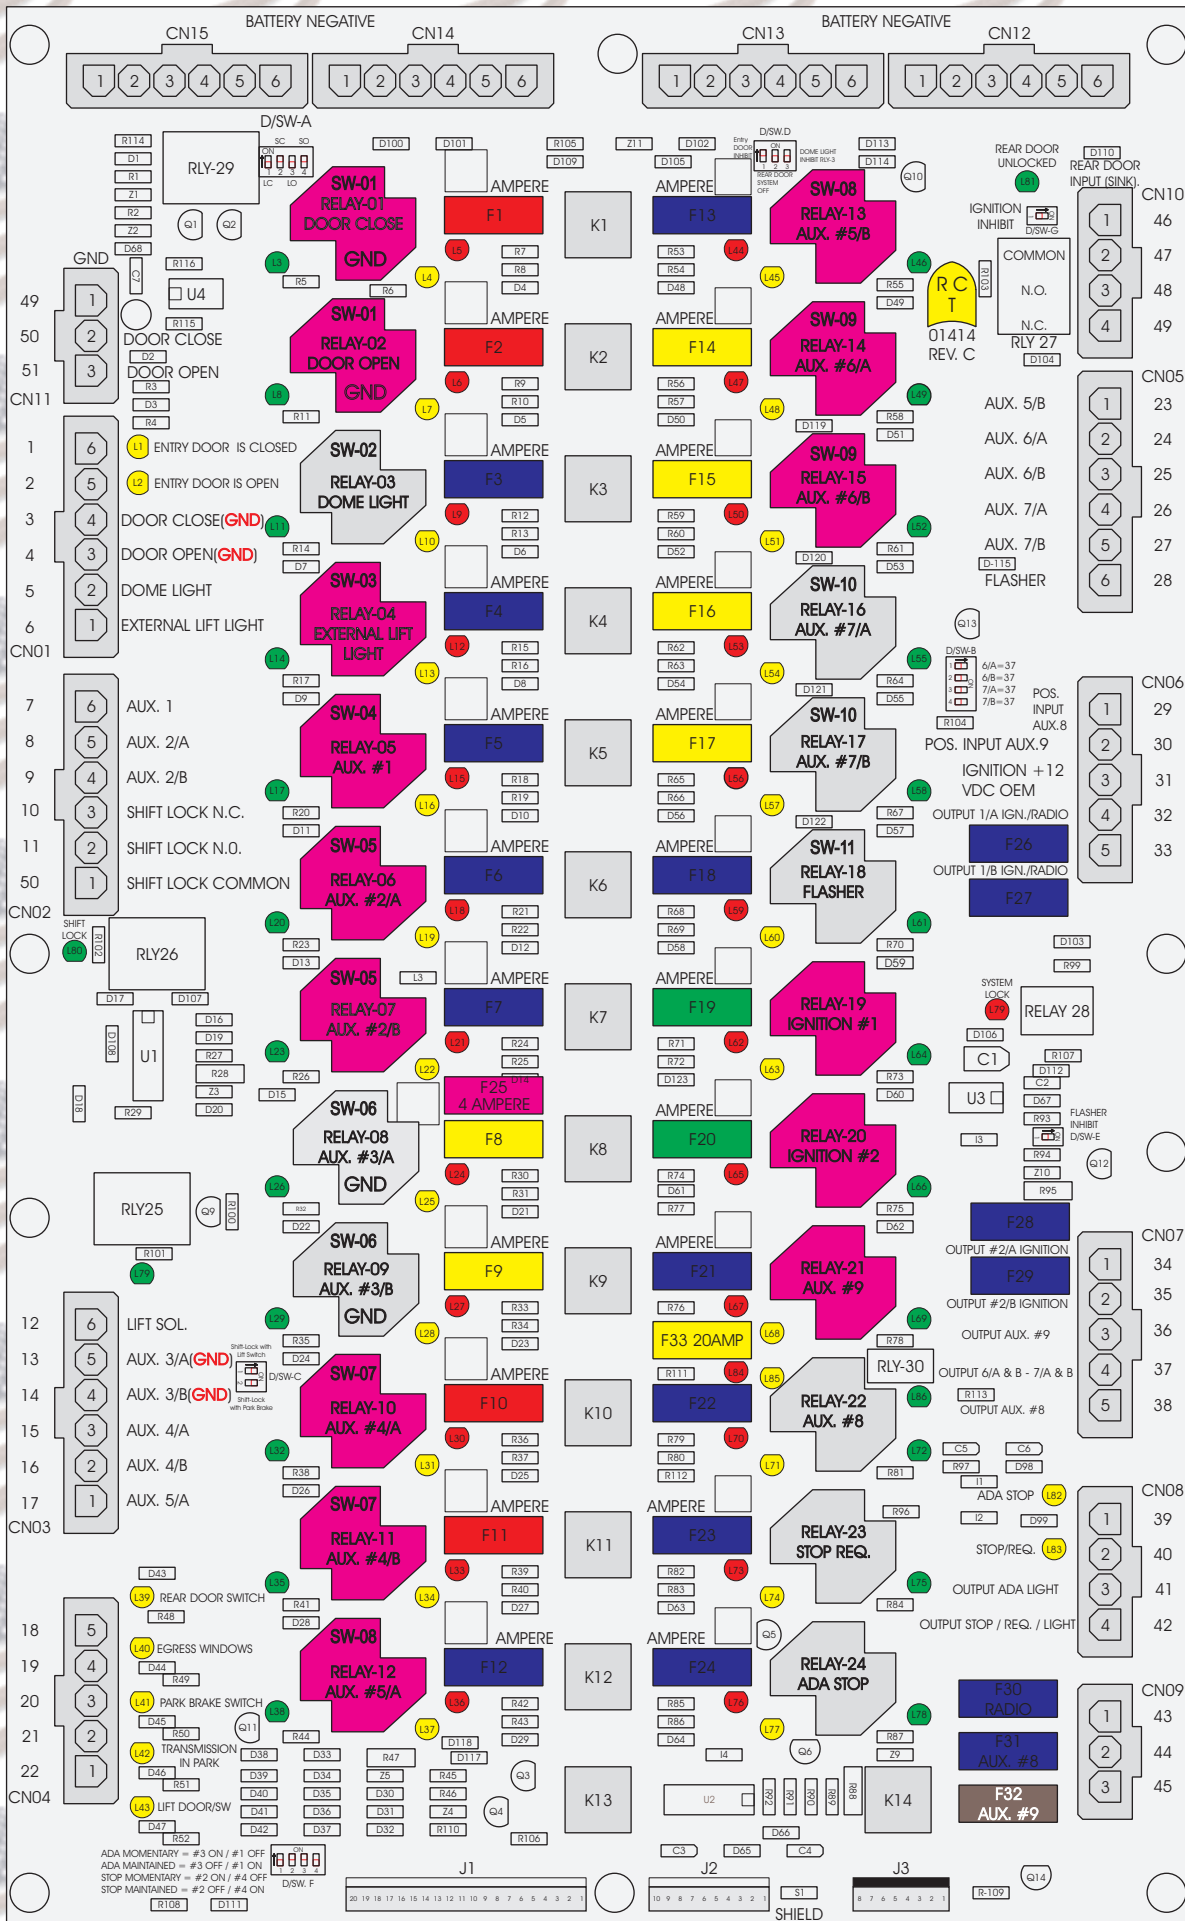

R. C. Tronics Incorporated

RCT-01414-00141

4 AMPERE

10 AMPERE

15 AMPERE

20 AMPERE

25 AMPERE

30 AMPERE

Comes With System

J1 20 19 18 17 16 15 14 13 12 11 10 9 8 7 6 5 4 3 2 1

J2 10 9 8 7 6 5 4 3 2 1

J3 8 7 6 5 4 3 2 1

SHIELD