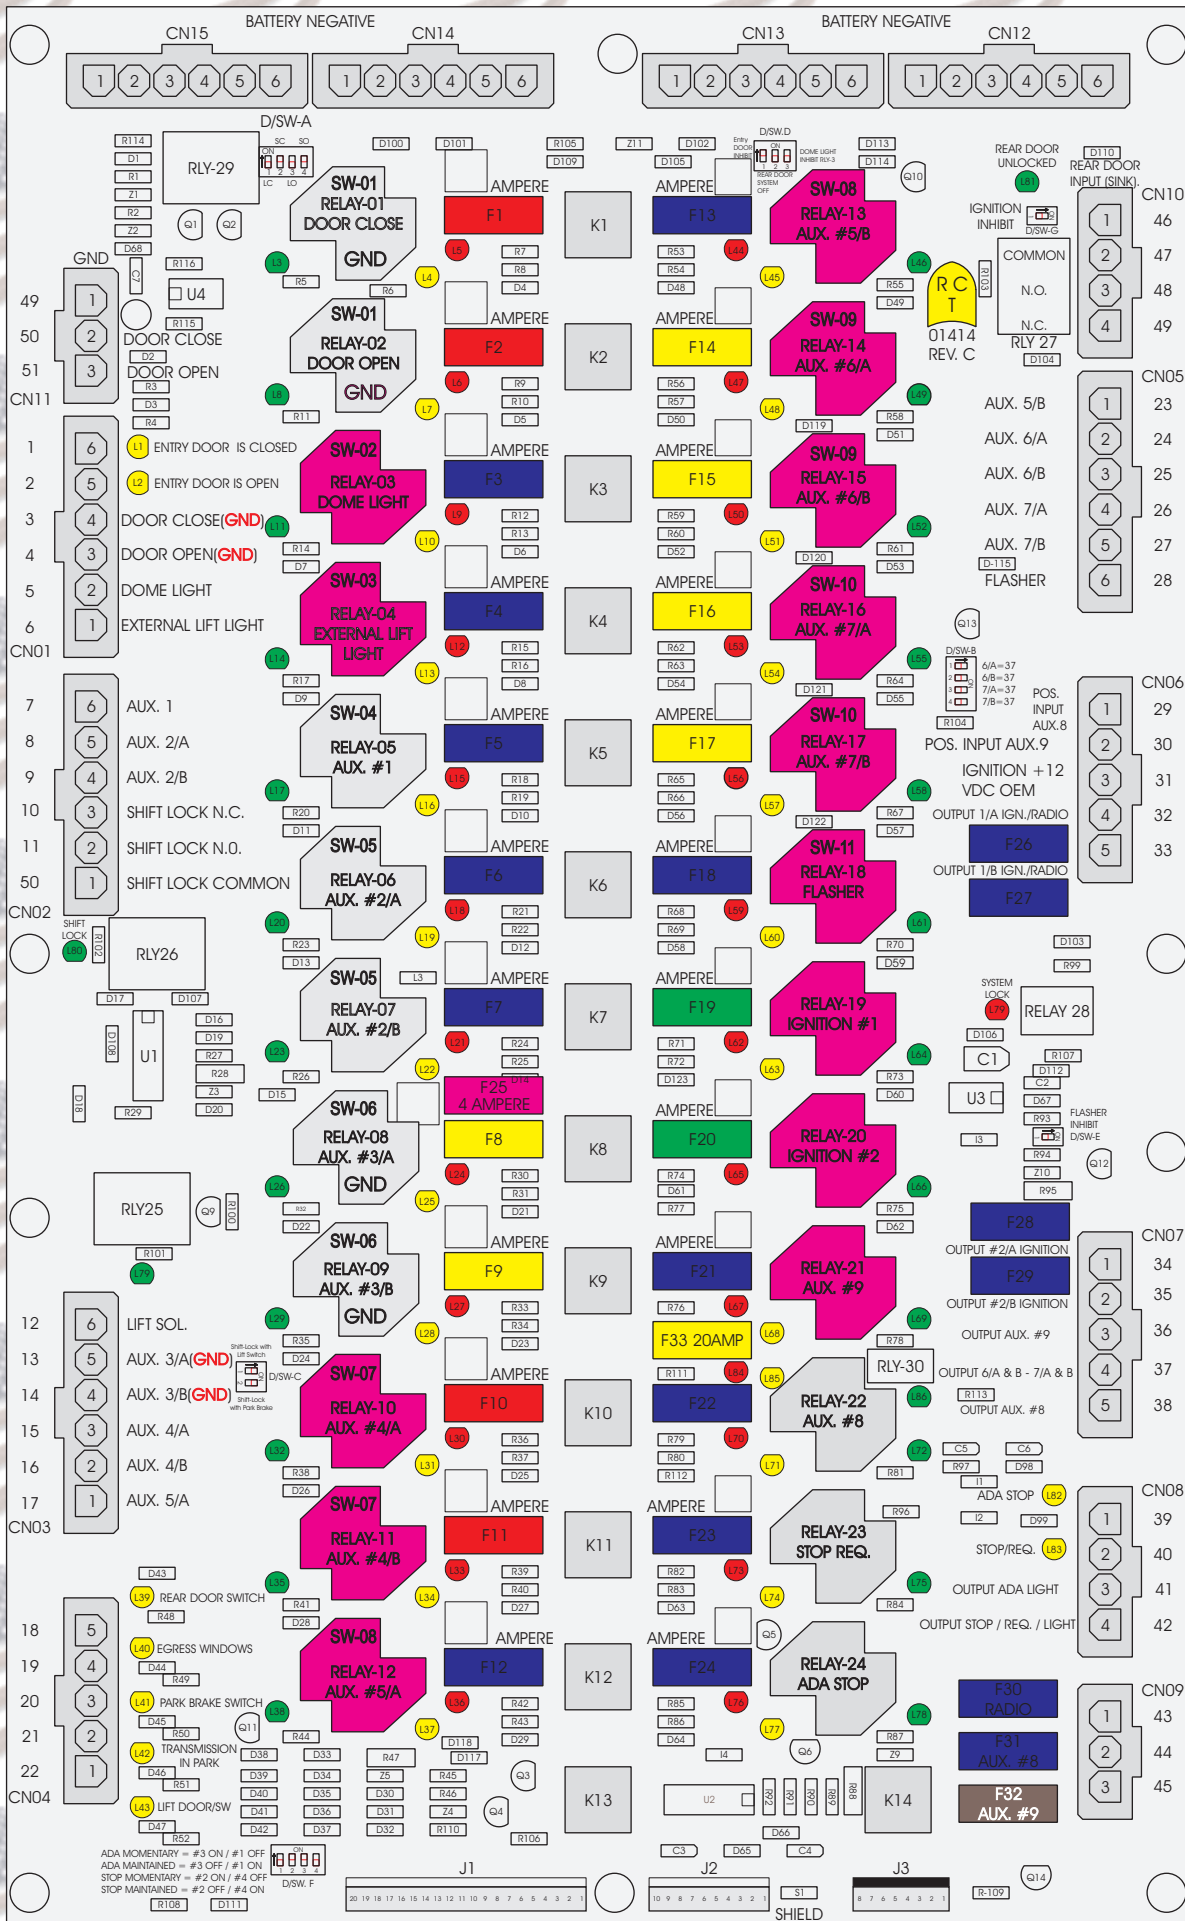

R. C. Tronics Incorporated

RCT-01414-00142

SHIELD