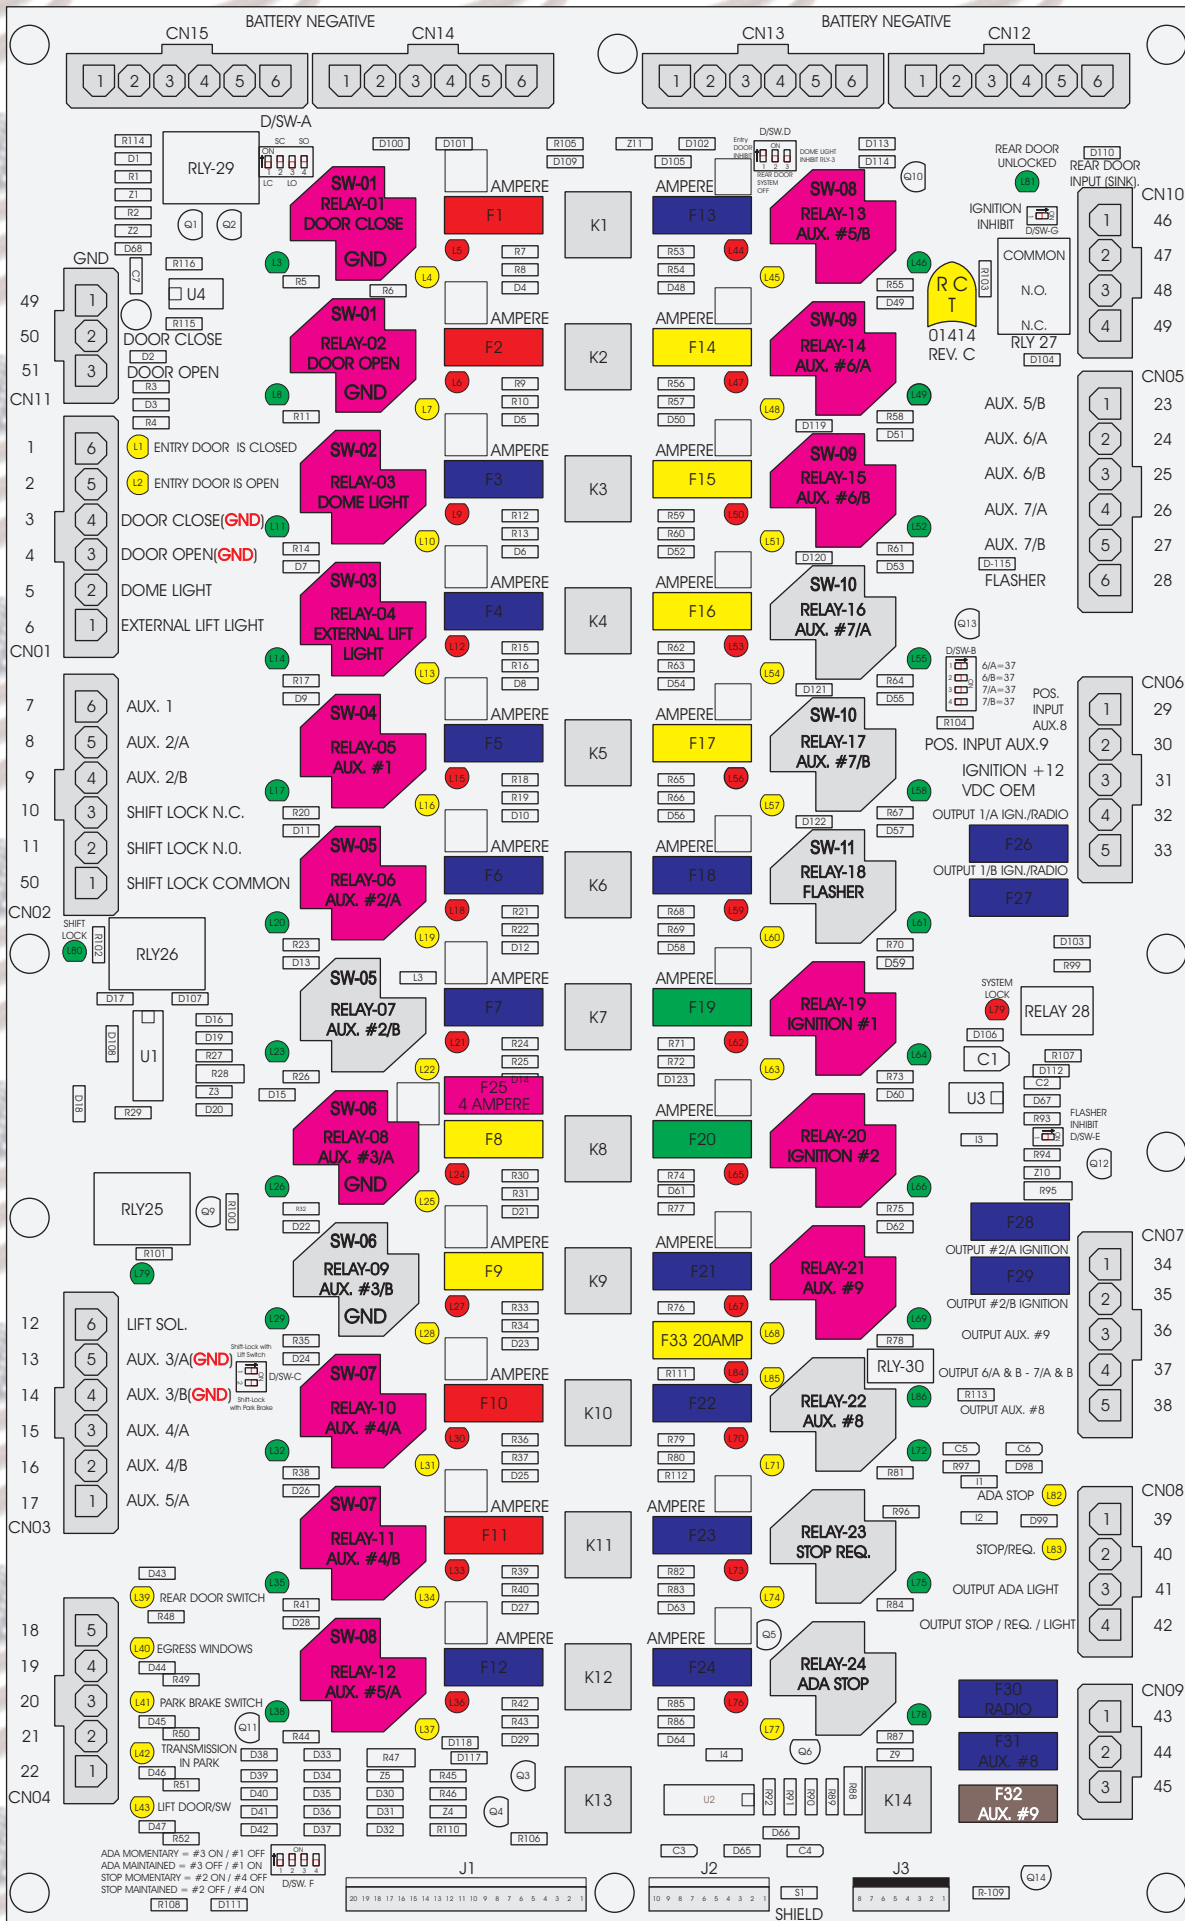

R. C. Tronics Incorporated

RCT-01414-00143

4 AMPERE

10 AMPERE

15 AMPERE

20 AMPERE

25 AMPERE

30 AMPERE

Comes With System