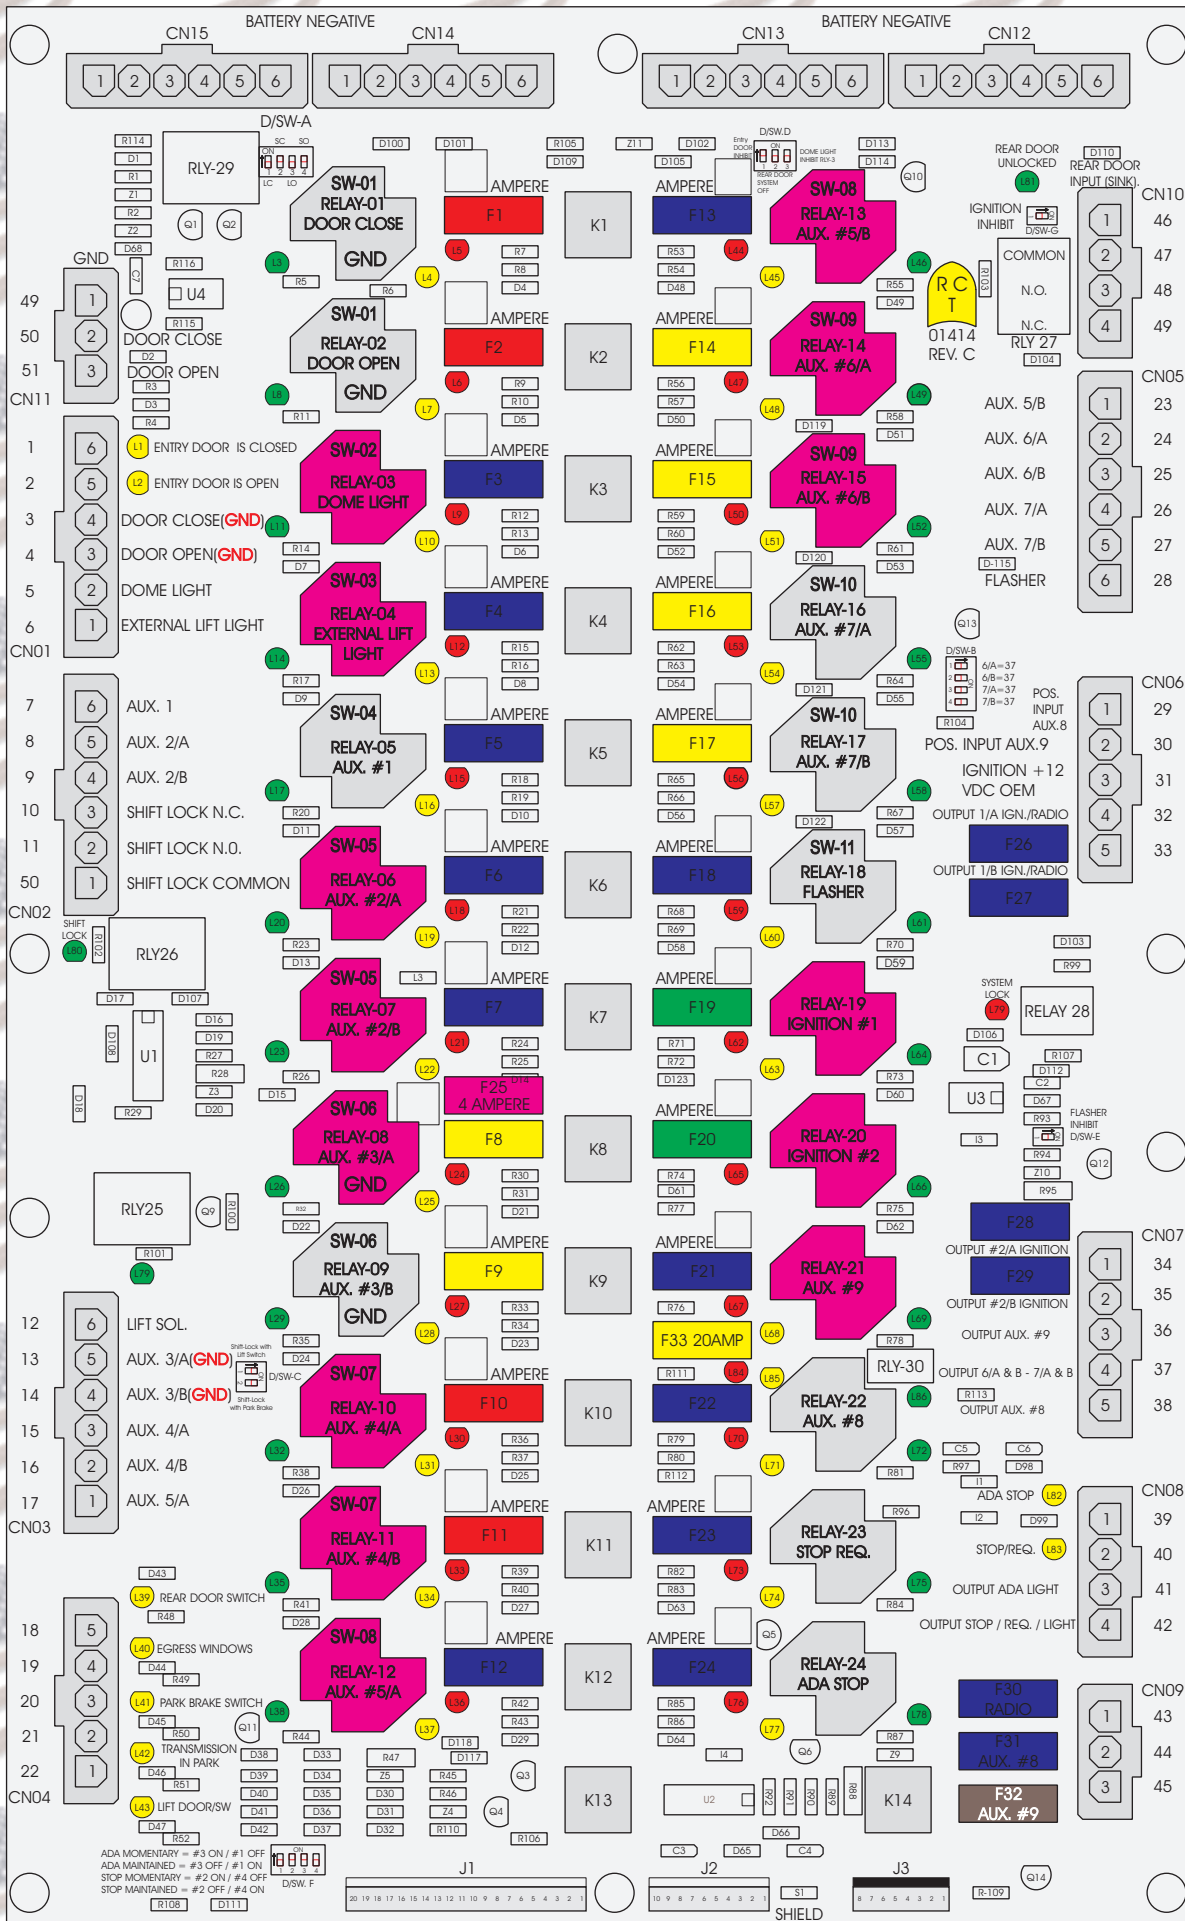

R. C. Tronics Incorporated

RCT-01414-00144

4 AMPERE

10 AMPERE

15 AMPERE

20 AMPERE

25 AMPERE

30 AMPERE

Comes With System