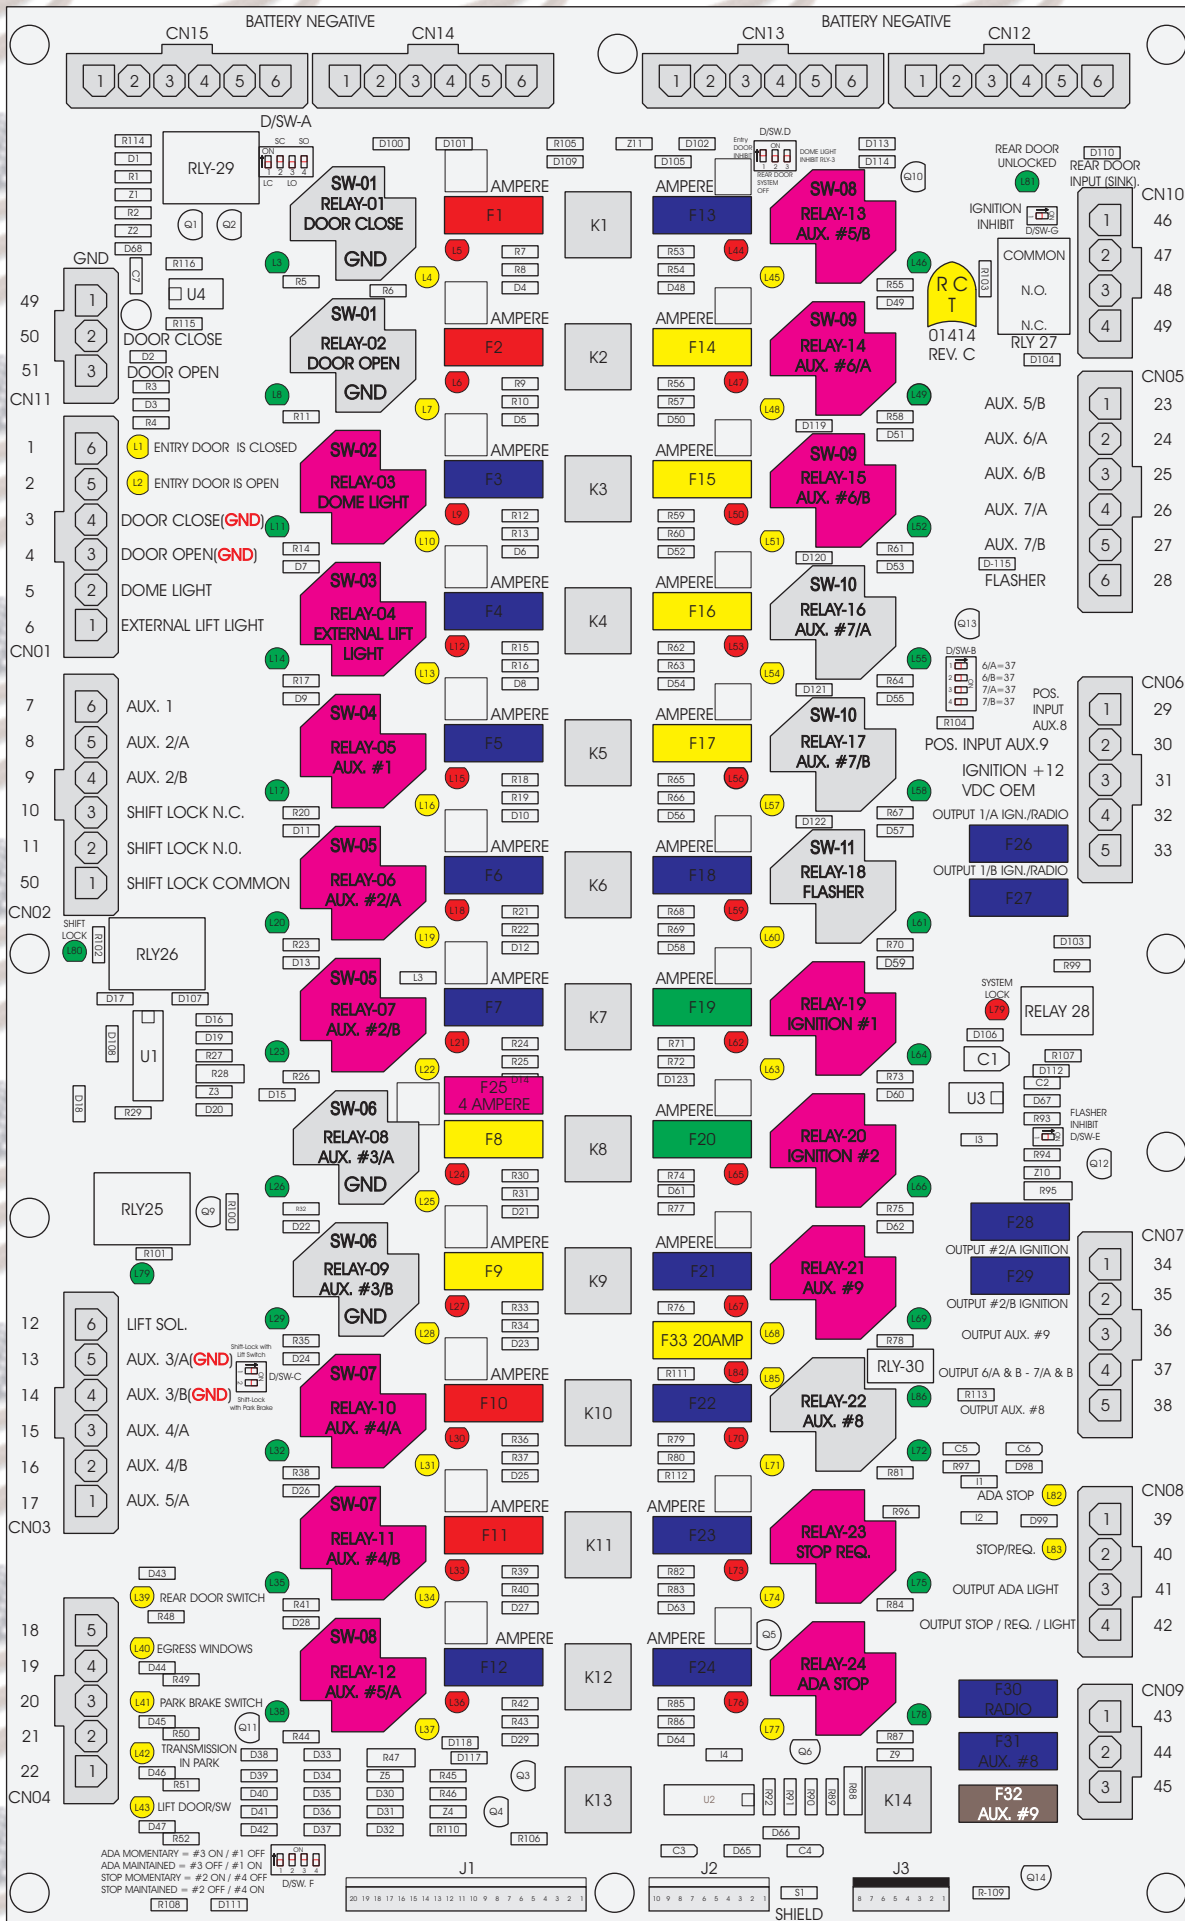

R. C. Tronics Incorporated

RCT-01414-00146

4 AMPERE

10 AMPERE

15 AMPERE

20 AMPERE

25 AMPERE

30 AMPERE

Comes With System

SHIELD