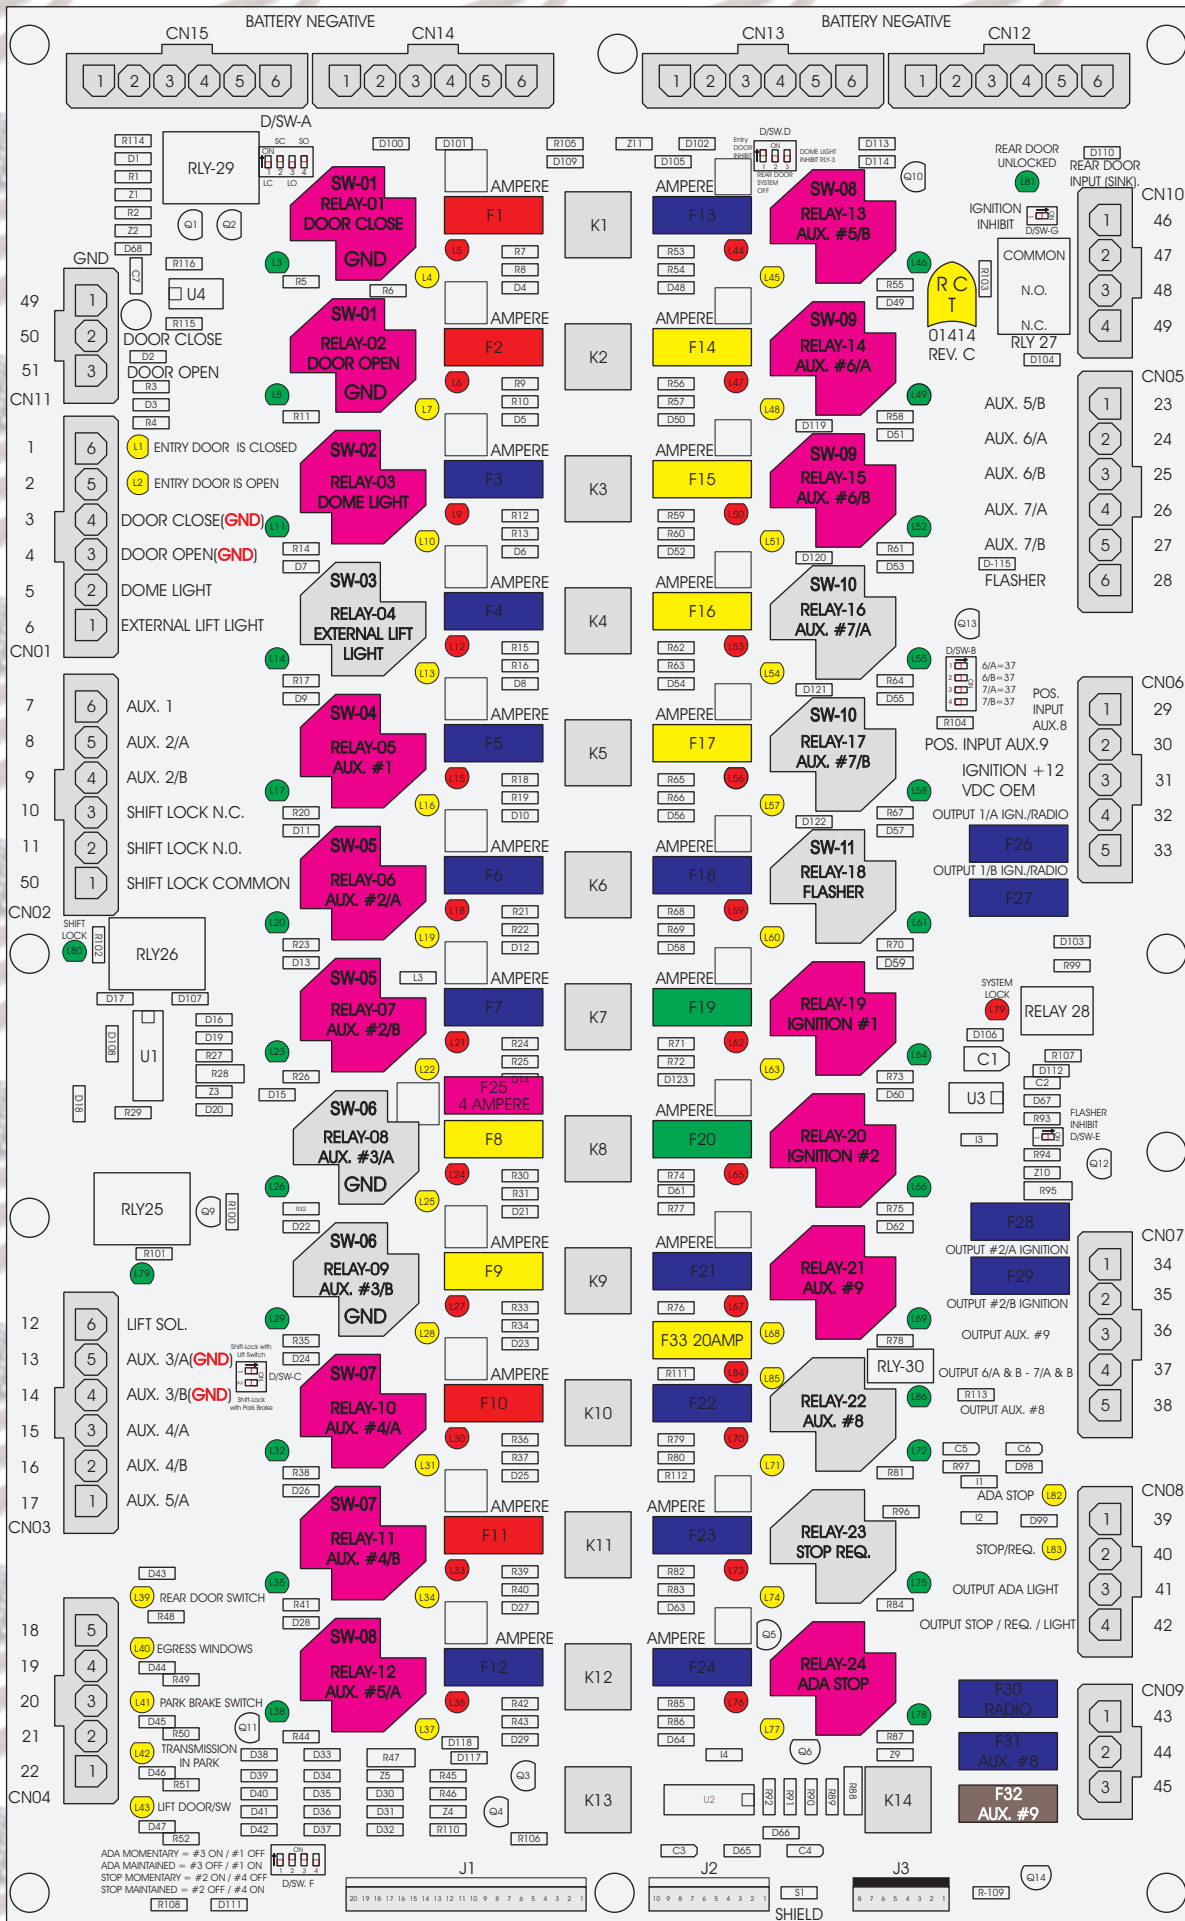

R. C. Tronics Incorporated

RCT-01414-00147

4 AMPERE

10 AMPERE

15 AMPERE

20 AMPERE

25 AMPERE

30 AMPERE

Comes With System

J1 20 19 18 17 16 15 14 13 12 11 10 9 8 7 6 5 4 3 2 1

J2 10 9 8 7 6 5 4 3 2 1

J3 8 7 6 5 4 3 2 1

SHIELD