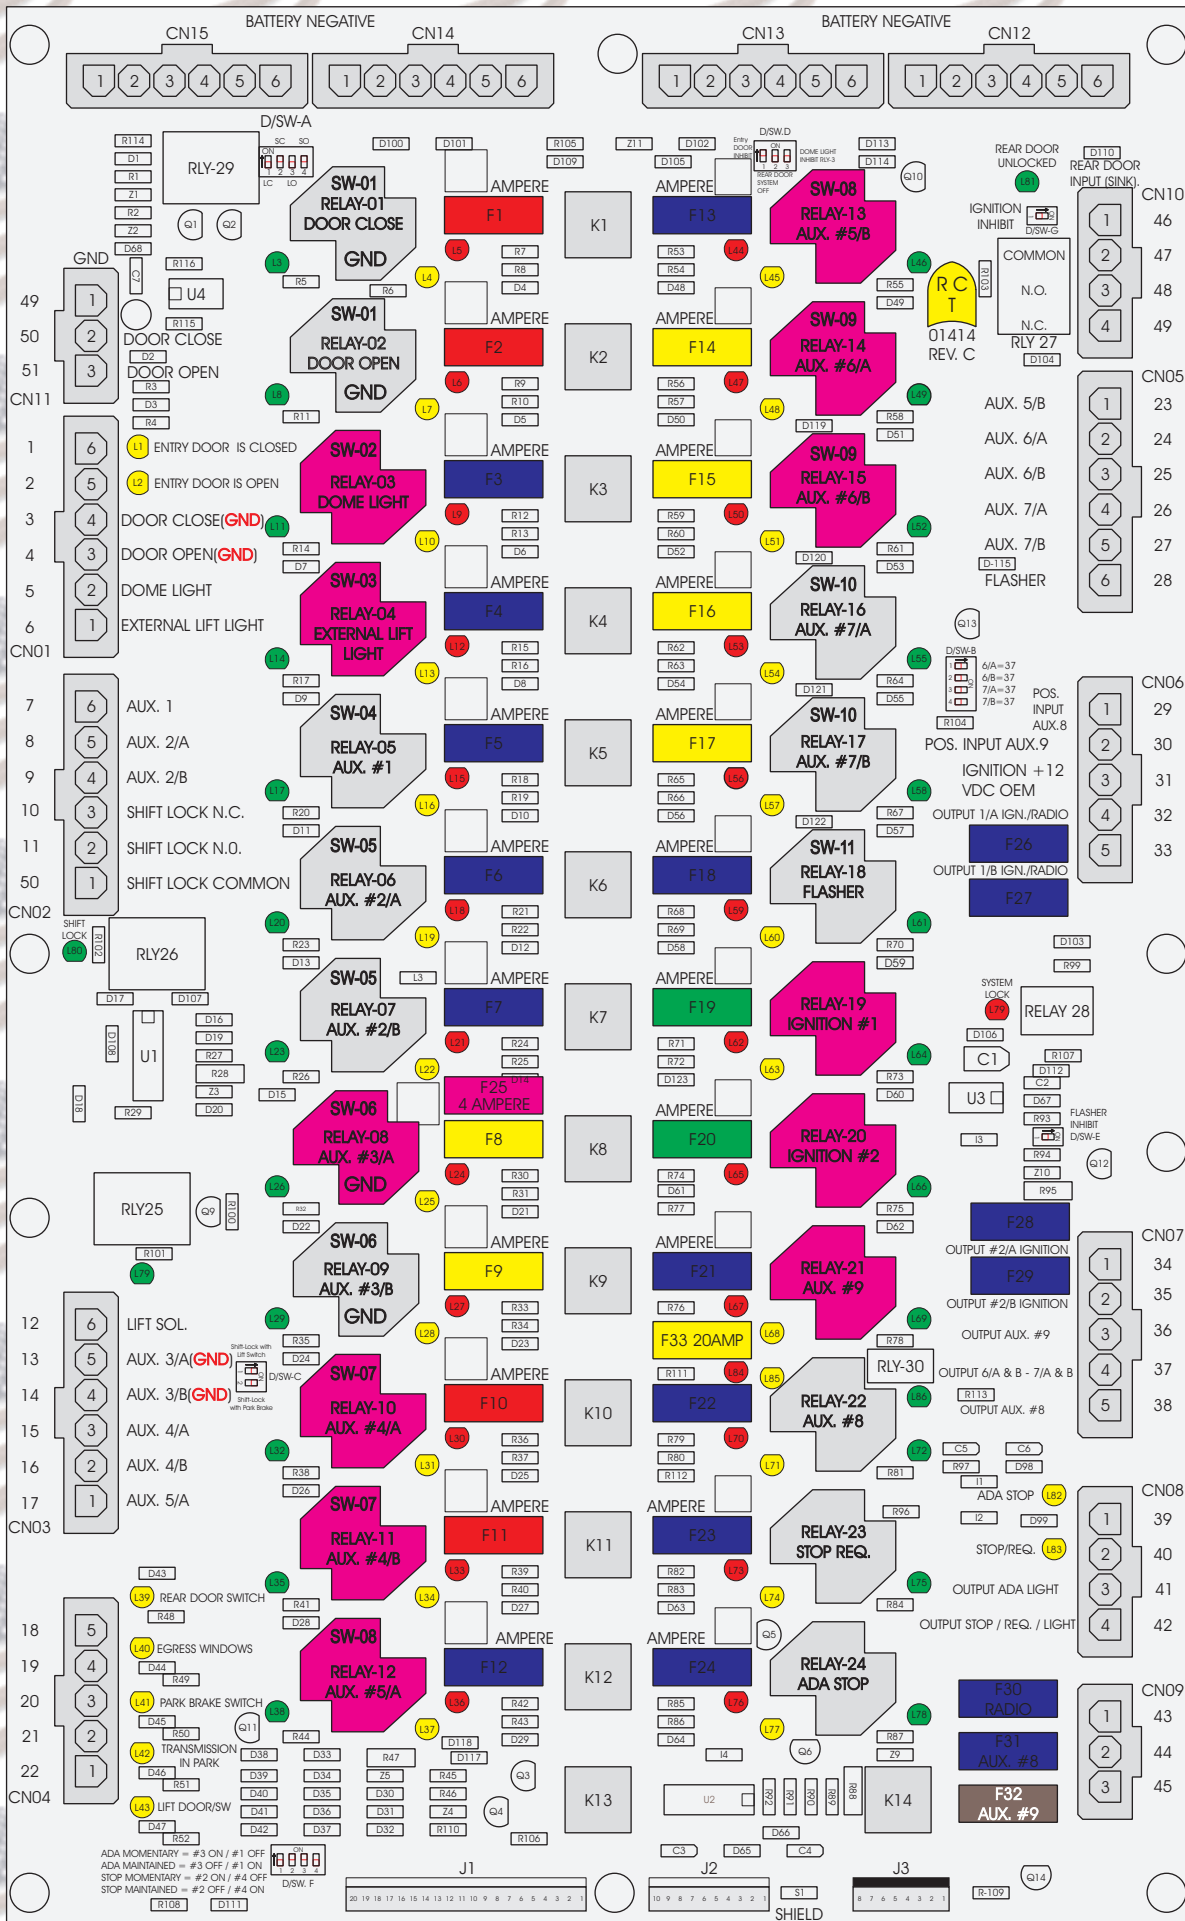

R. C. Tronics Incorporated

RCT-01414-00149

4 AMPERE

10 AMPERE

15 AMPERE

20 AMPERE

25 AMPERE

30 AMPERE

Comes With System