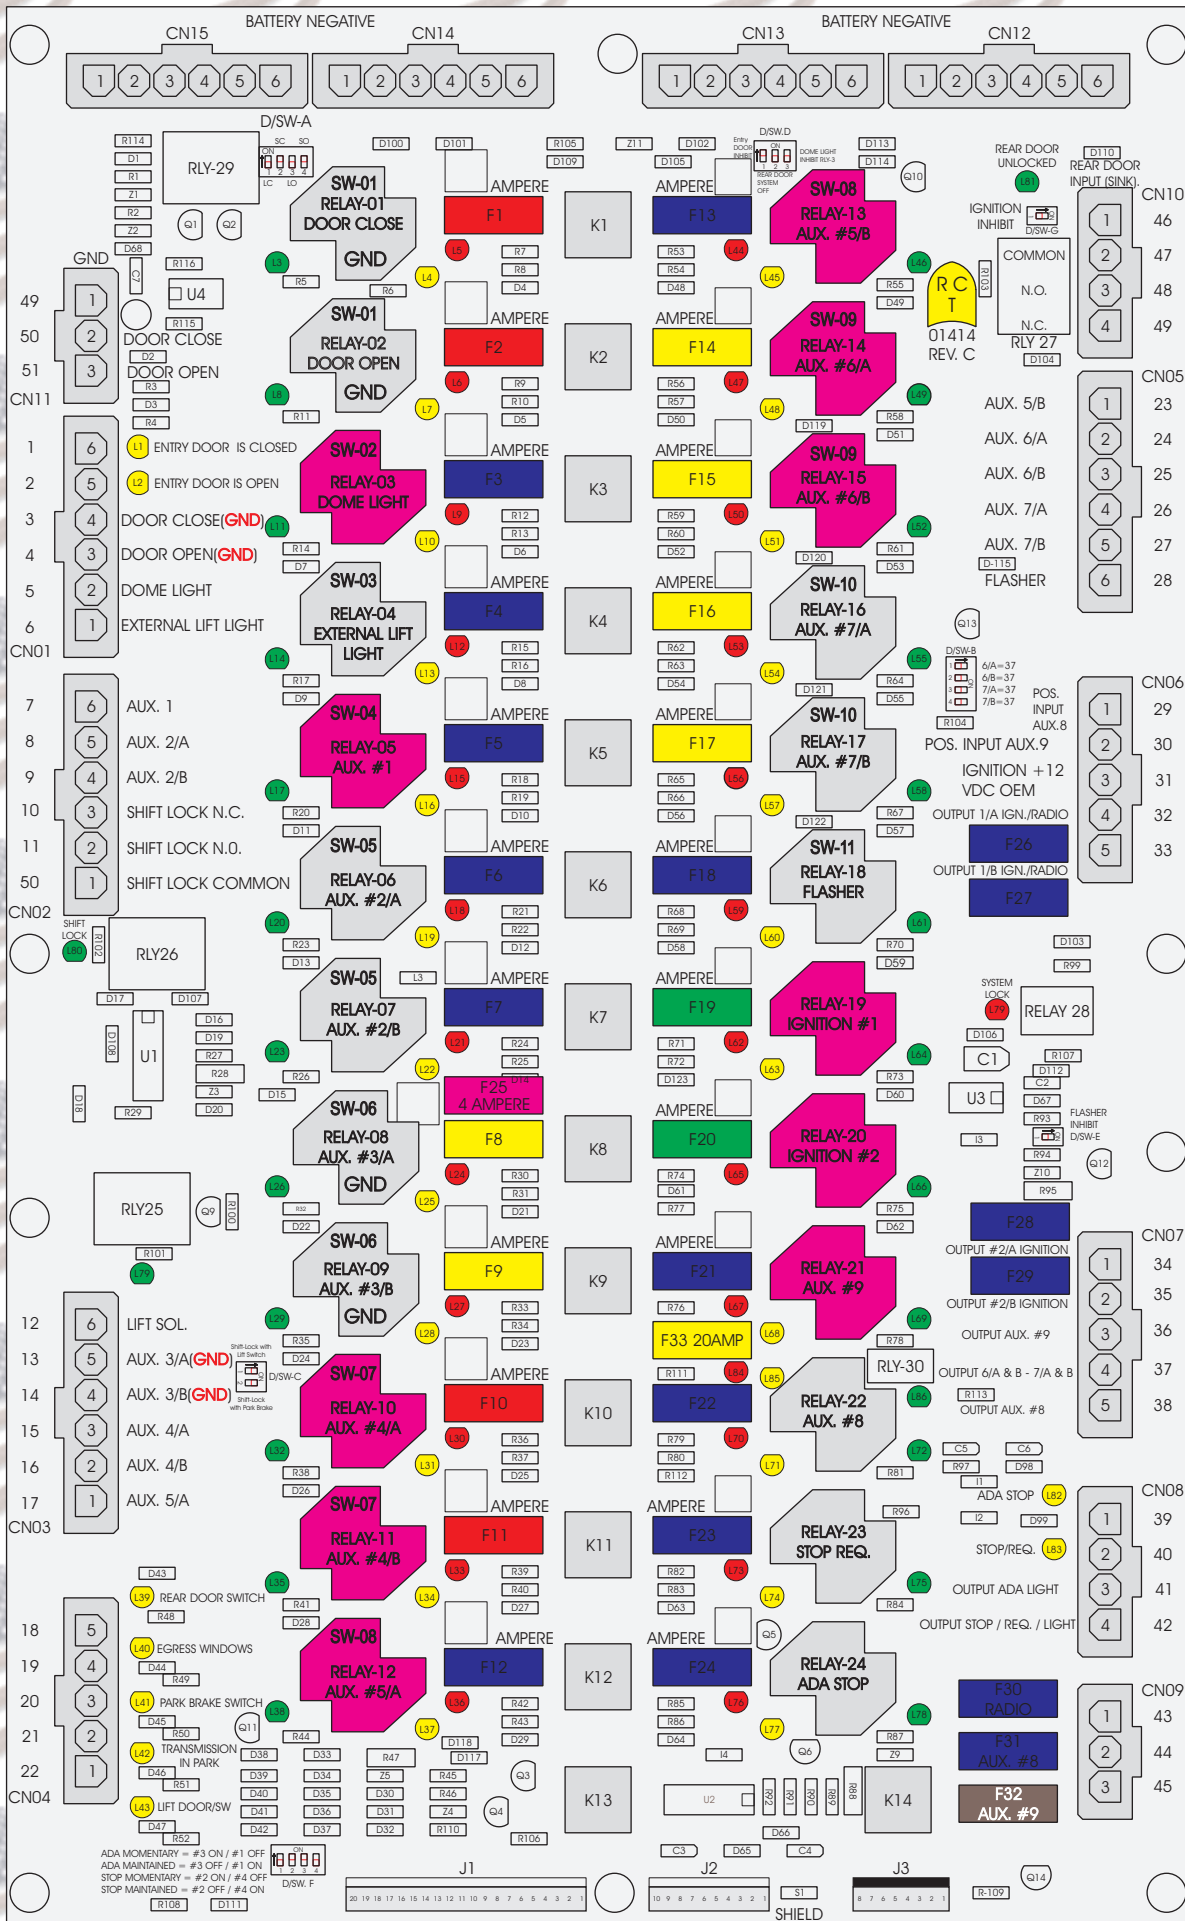

# R. C. Tronics Incorporated

RCT-01414-00153

4 AMPERE

10 AMPERE

15 AMPERE

20 AMPERE

25 AMPERE

30 AMPERE

Comes With System

ADA MOMENTARY = #3 ON / #1 OFF  
 ADA MAINTAINED = #3 OFF / #1 ON  
 STOP MOMENTARY = #2 ON / #4 OFF  
 STOP MAINTAINED = #2 OFF / #4 ON

SHIELD