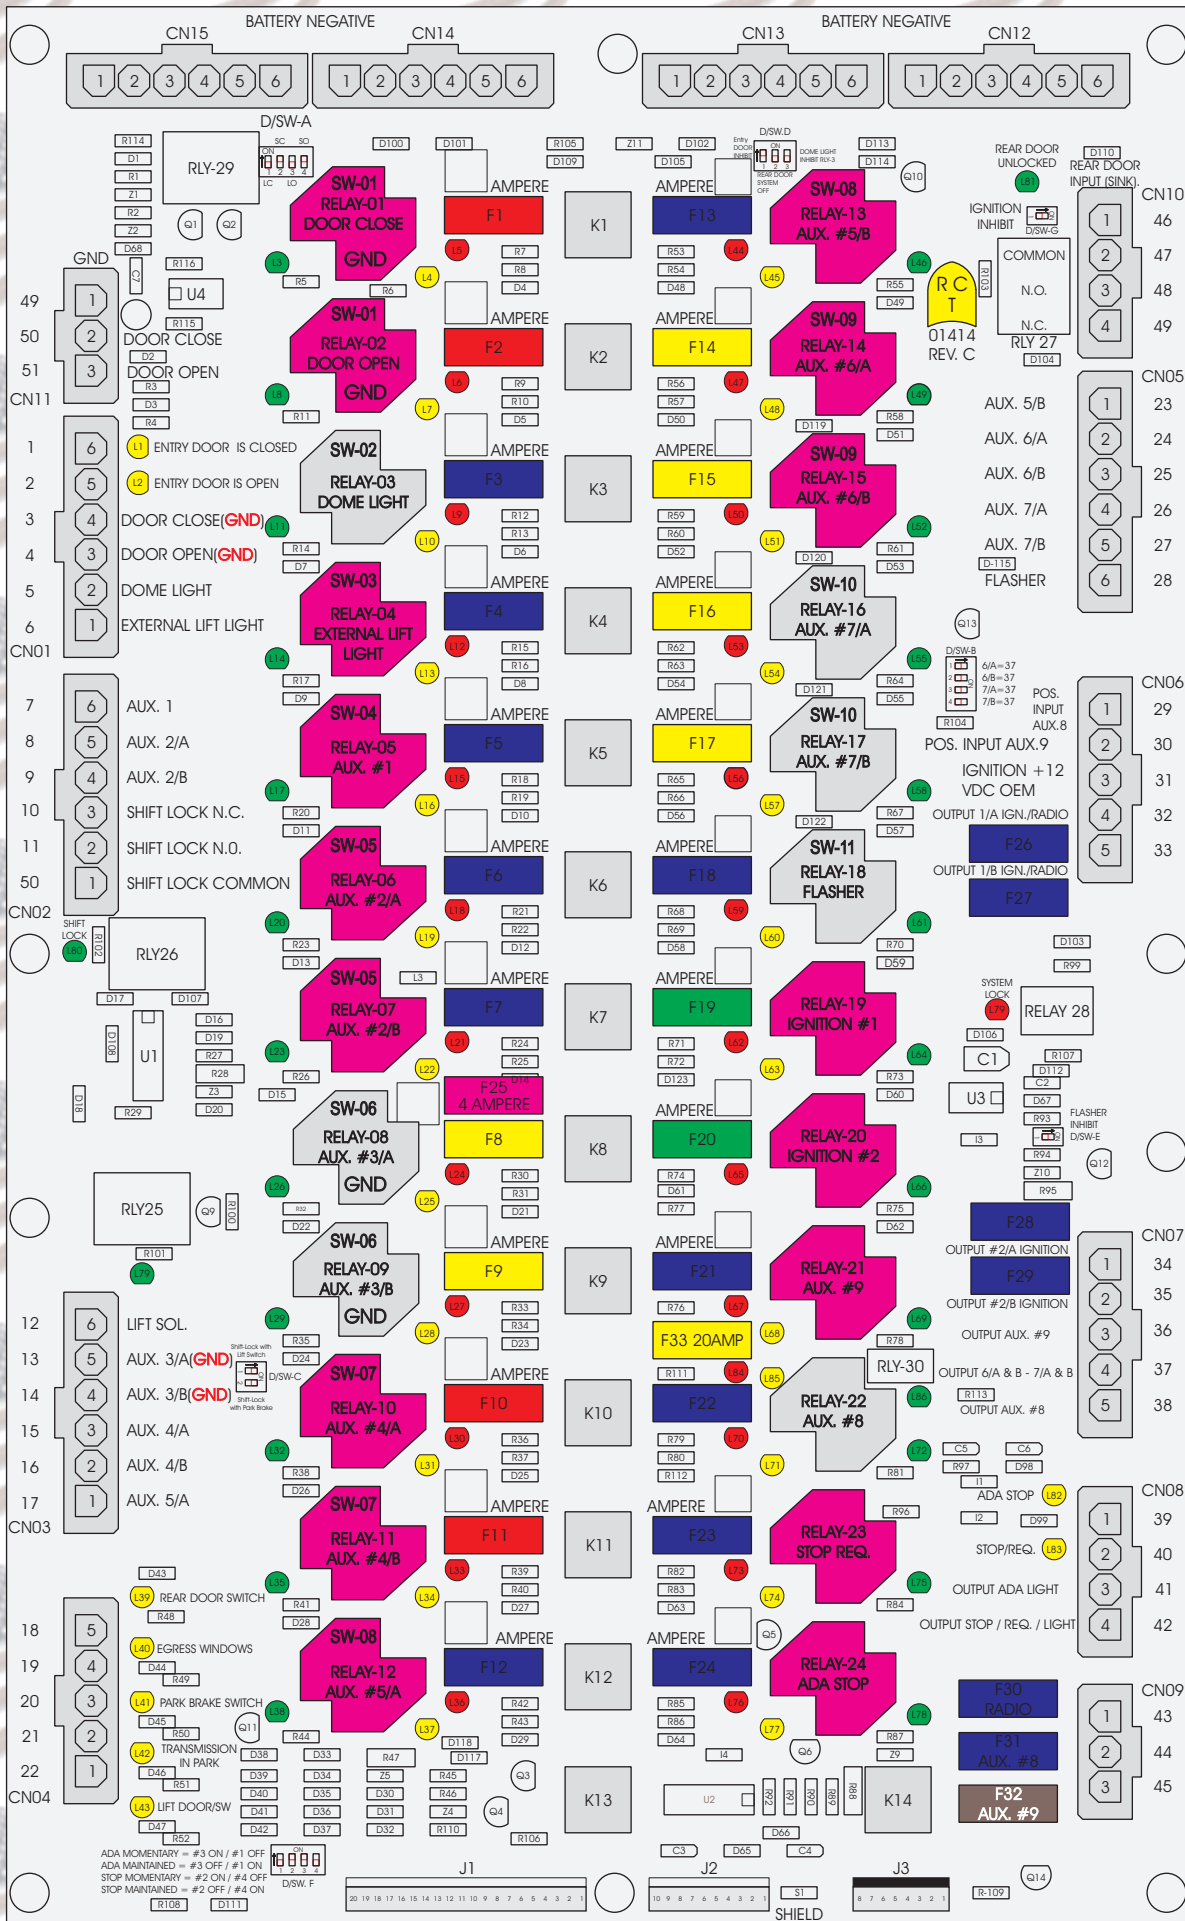

R. C. Tronics Incorporated

RCT-01414-00154

4 AMPERE

10 AMPERE

15 AMPERE

20 AMPERE

25 AMPERE

30 AMPERE

Comes With System

SHIELD